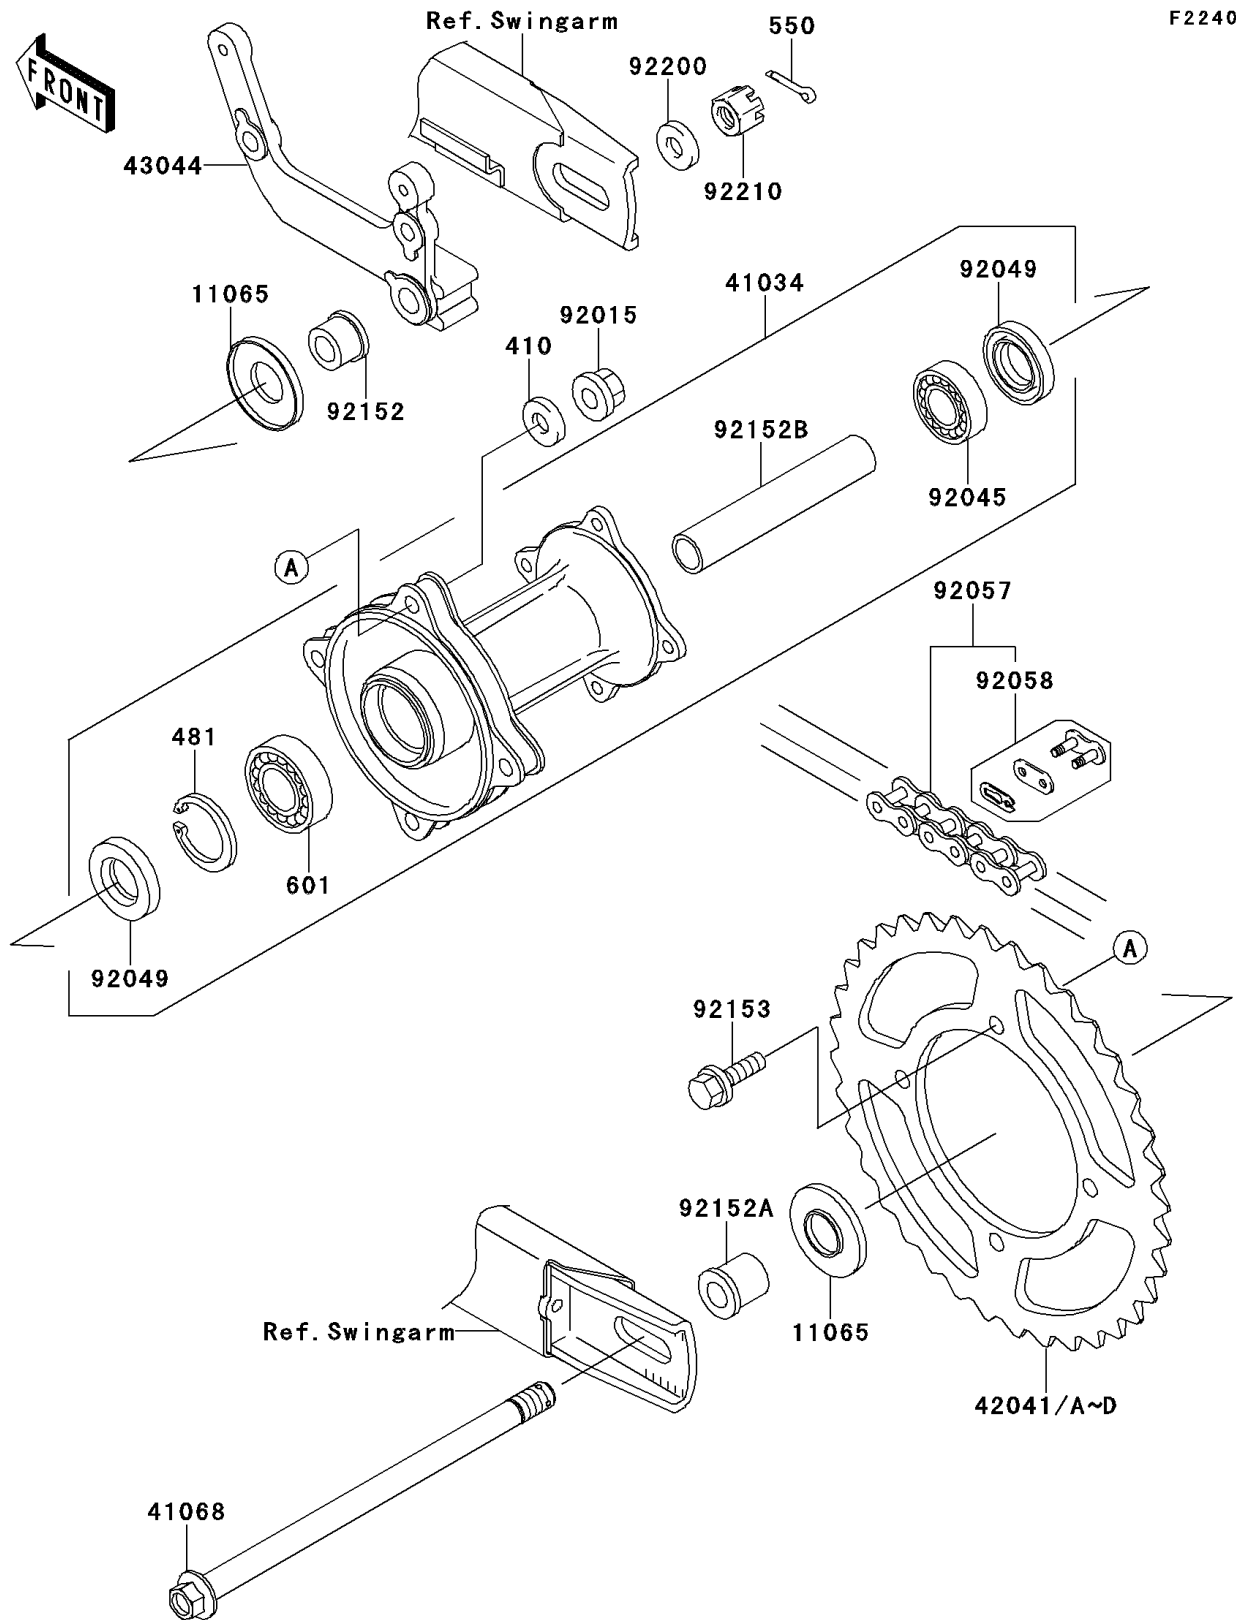

2014 KX™ 65

PARTS DIAGRAM

Rear Hub

2014 KX™ 65

PARTS LIST

Rear Hub

Kawasaki

Let the Good Times Roll®

ITEM NAME

PART NUMBER

QUANTITY
