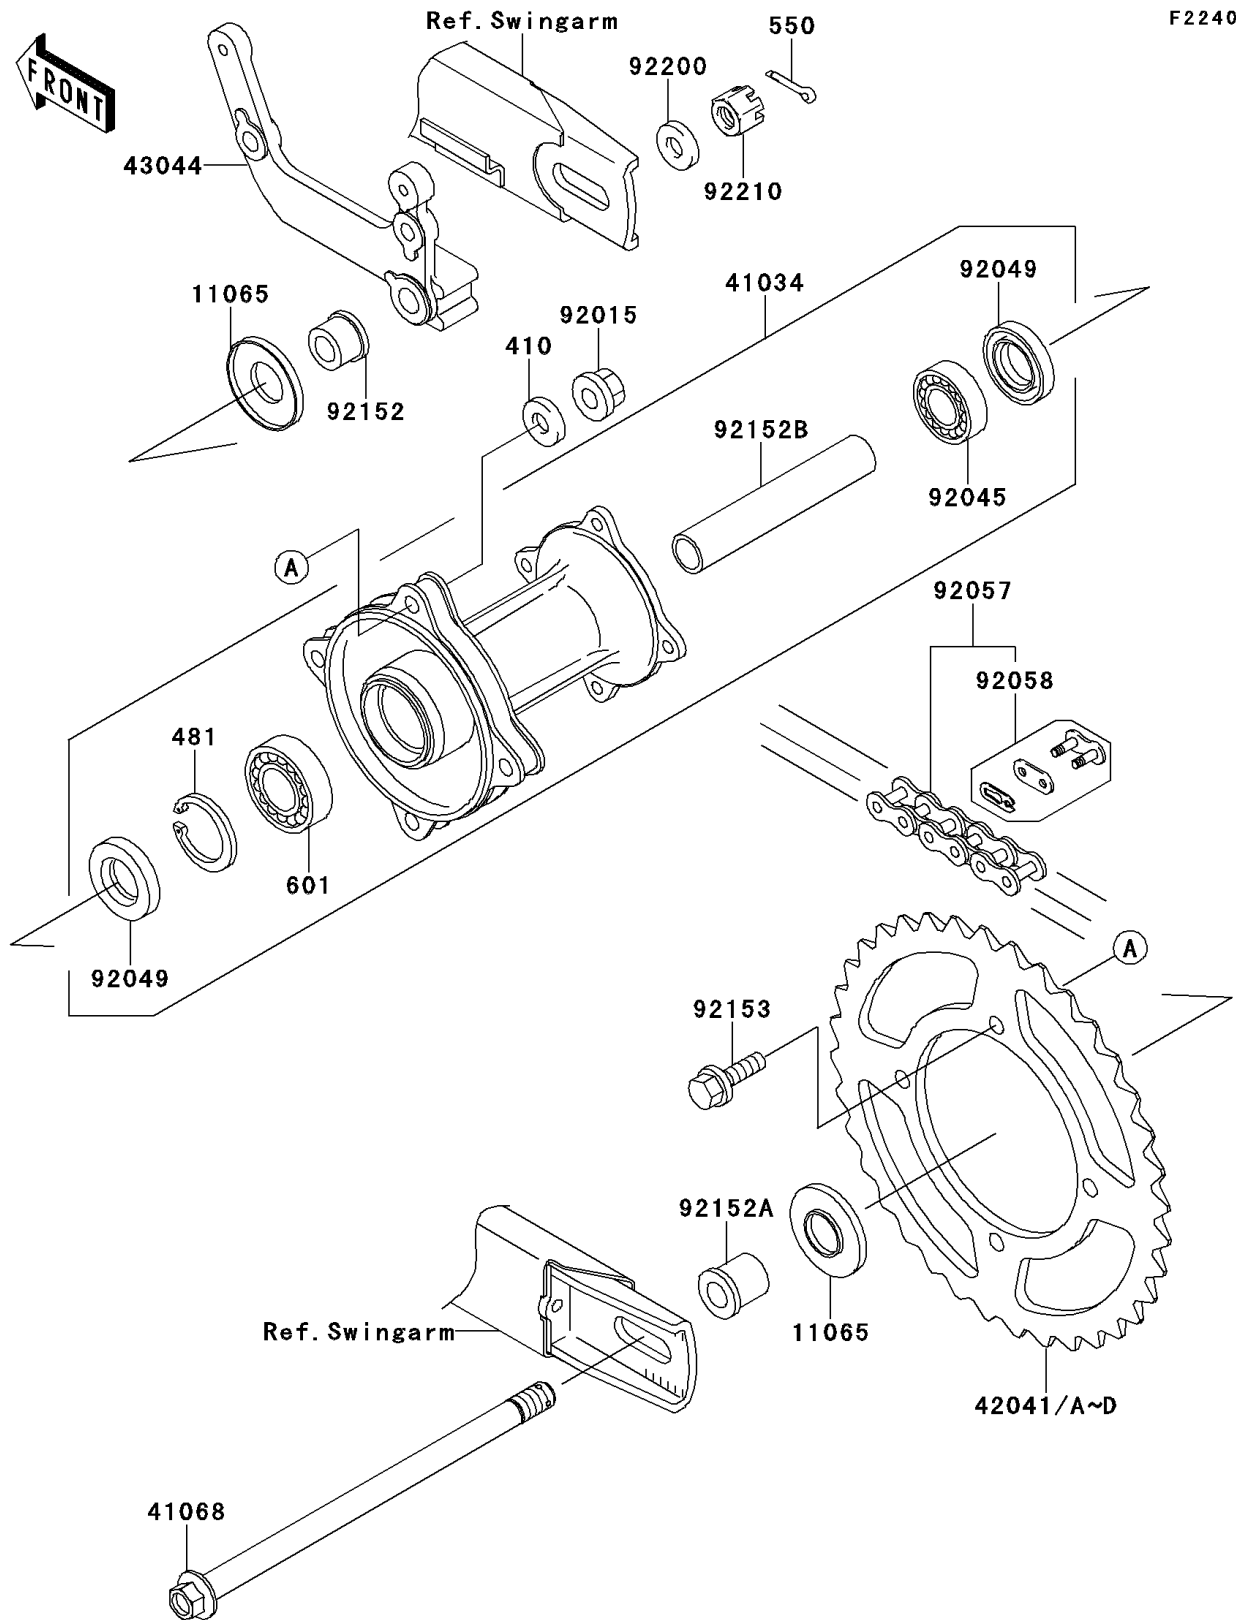

2010 KX65 (CANADA ONLY)

PARTS DIAGRAM

Rear Hub

2010 KX65 (CANADA ONLY)

PARTS LIST

Rear Hub

ITEM NAME

PART NUMBER

QUANTITY
