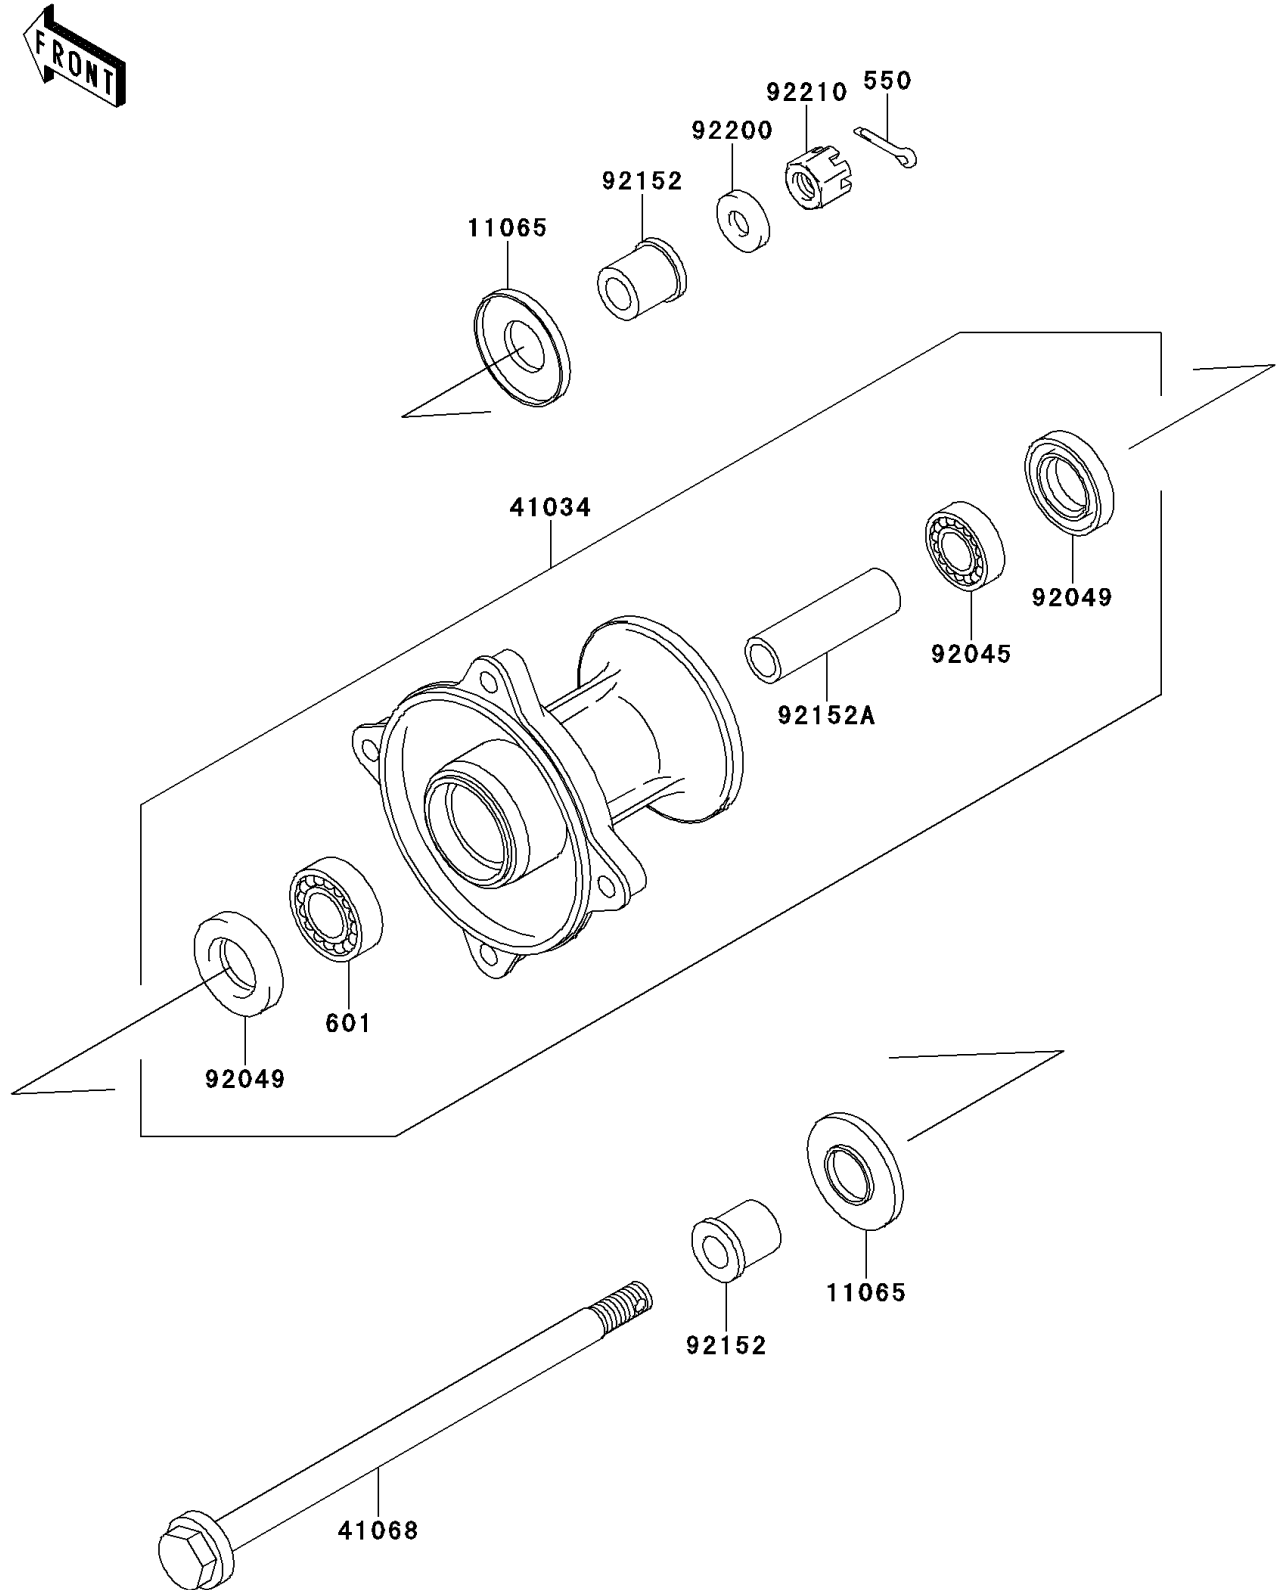

2014 KX™ 65

PARTS DIAGRAM

Front Hub

F2230

2014 KX™ 65

PARTS LIST

Front Hub

Kawasaki

Let the Good Times Roll®

ITEM NAME

PART NUMBER

QUANTITY
