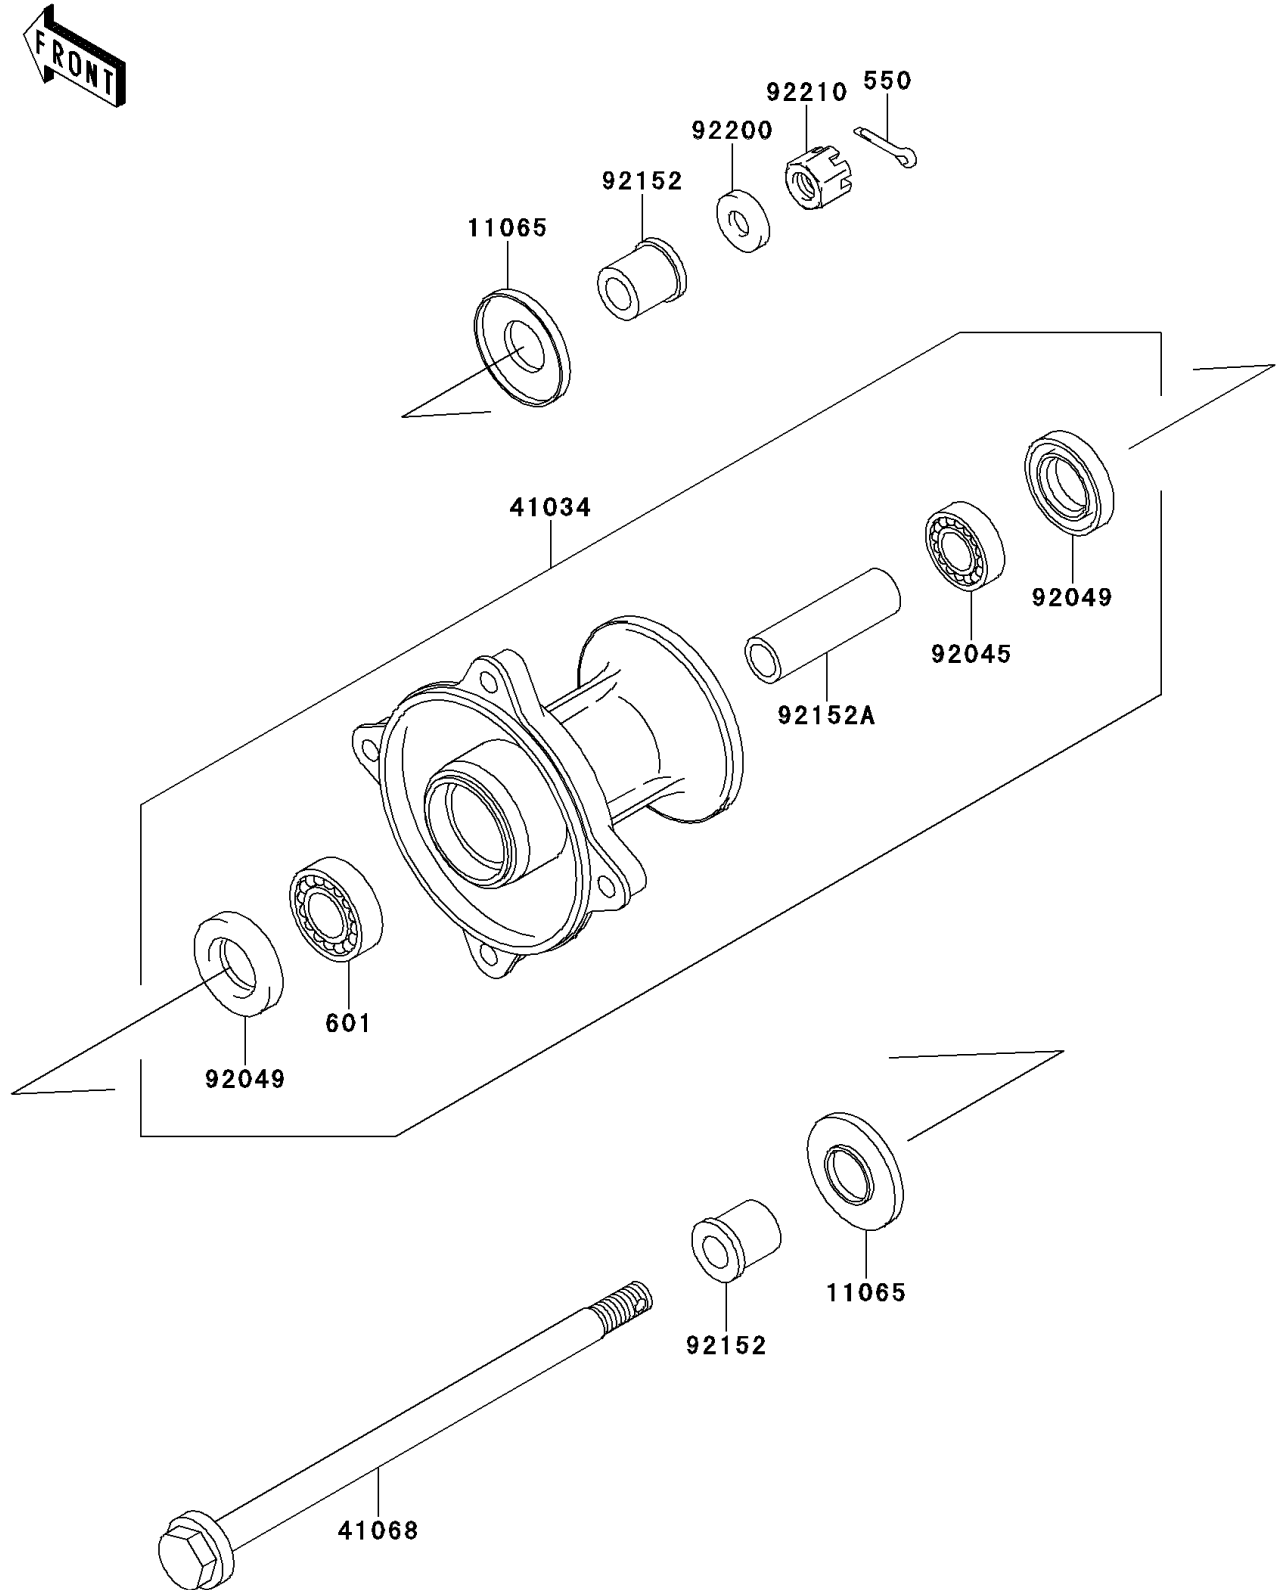

2012 KX™ 65

PARTS DIAGRAM

Front Hub

F2230

2012 KX™ 65

PARTS LIST

Front Hub

Kawasaki

Let the Good Times Roll®

ITEM NAME

PART NUMBER

QUANTITY
