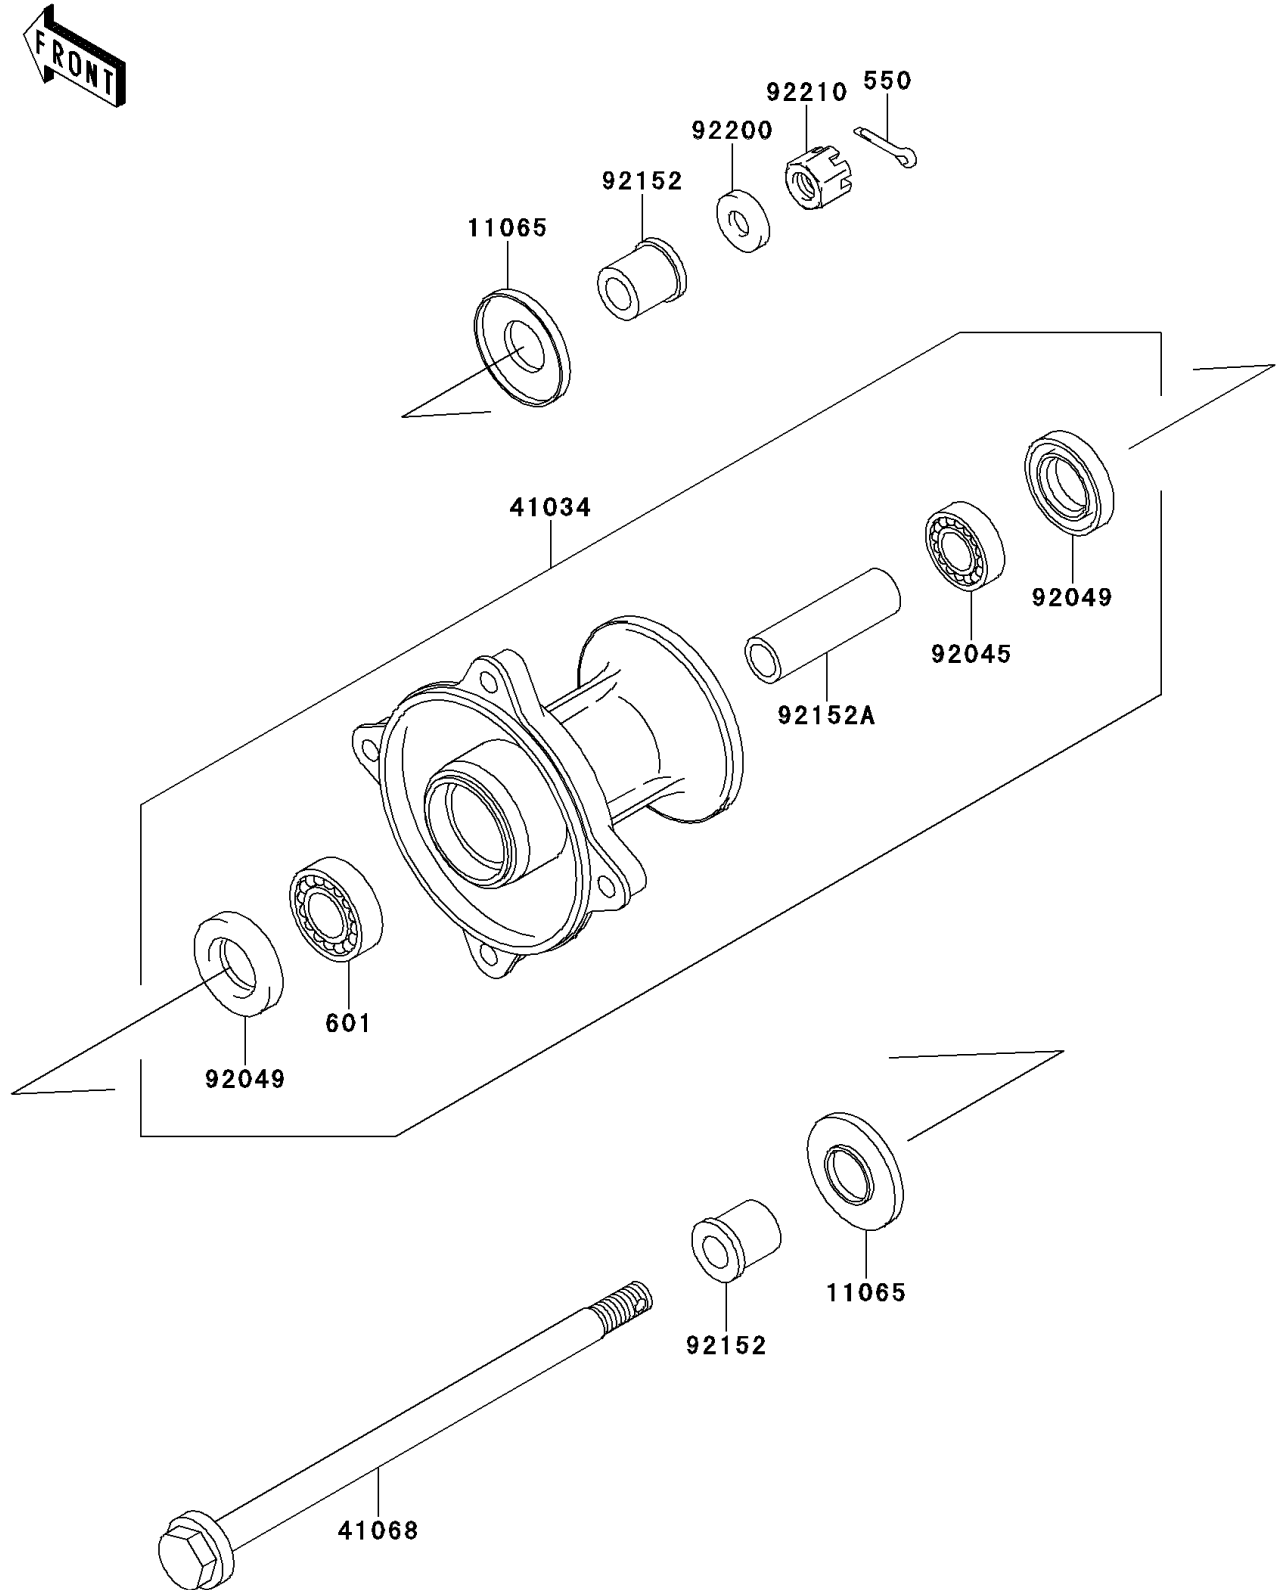

2011 KX™ 65

PARTS DIAGRAM

Front Hub

F2230

2011 KX™ 65

PARTS LIST

Front Hub

Kawasaki

Let the Good Times Roll®

ITEM NAME

PART NUMBER

QUANTITY
