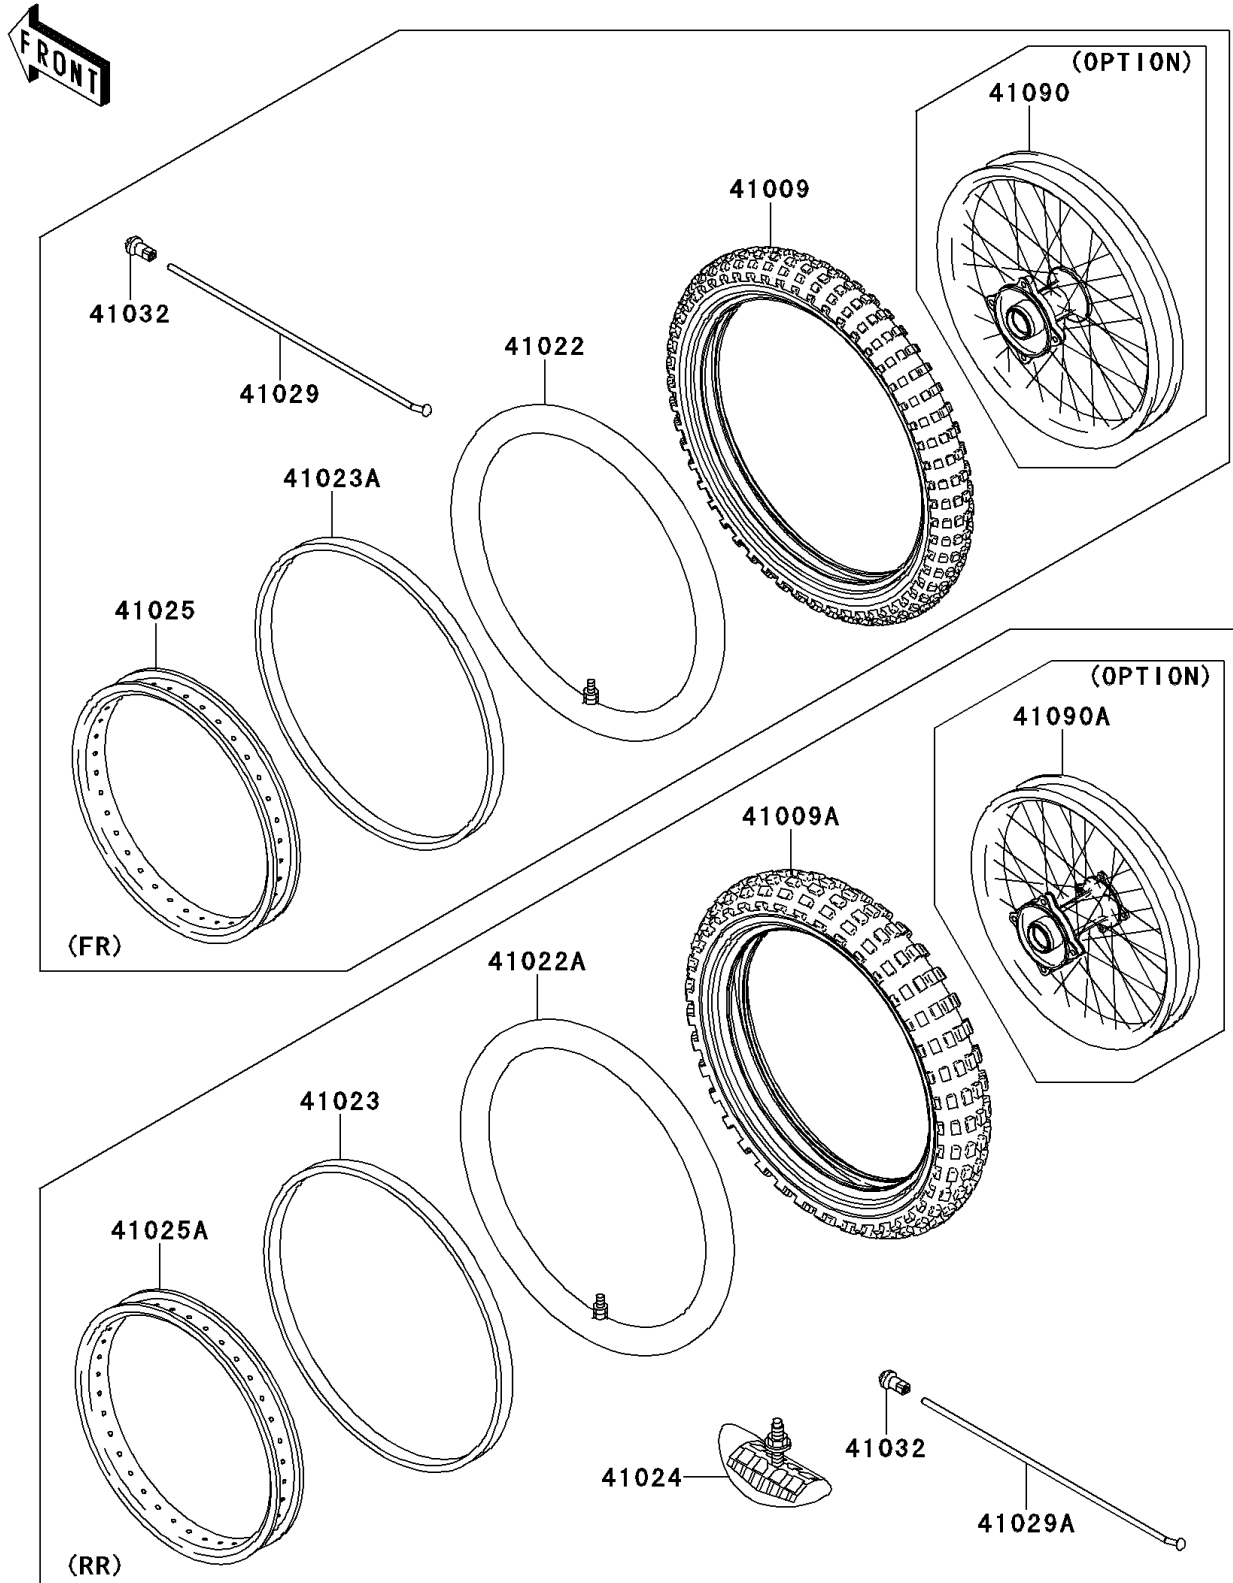

2014 KX™ 65

PARTS DIAGRAM

Wheels/Tires

F2210

2014 KX™ 65

PARTS LIST

Wheels/Tires

Kawasaki

Let the Good Times Roll®

ITEM NAME

PART NUMBER

QUANTITY
