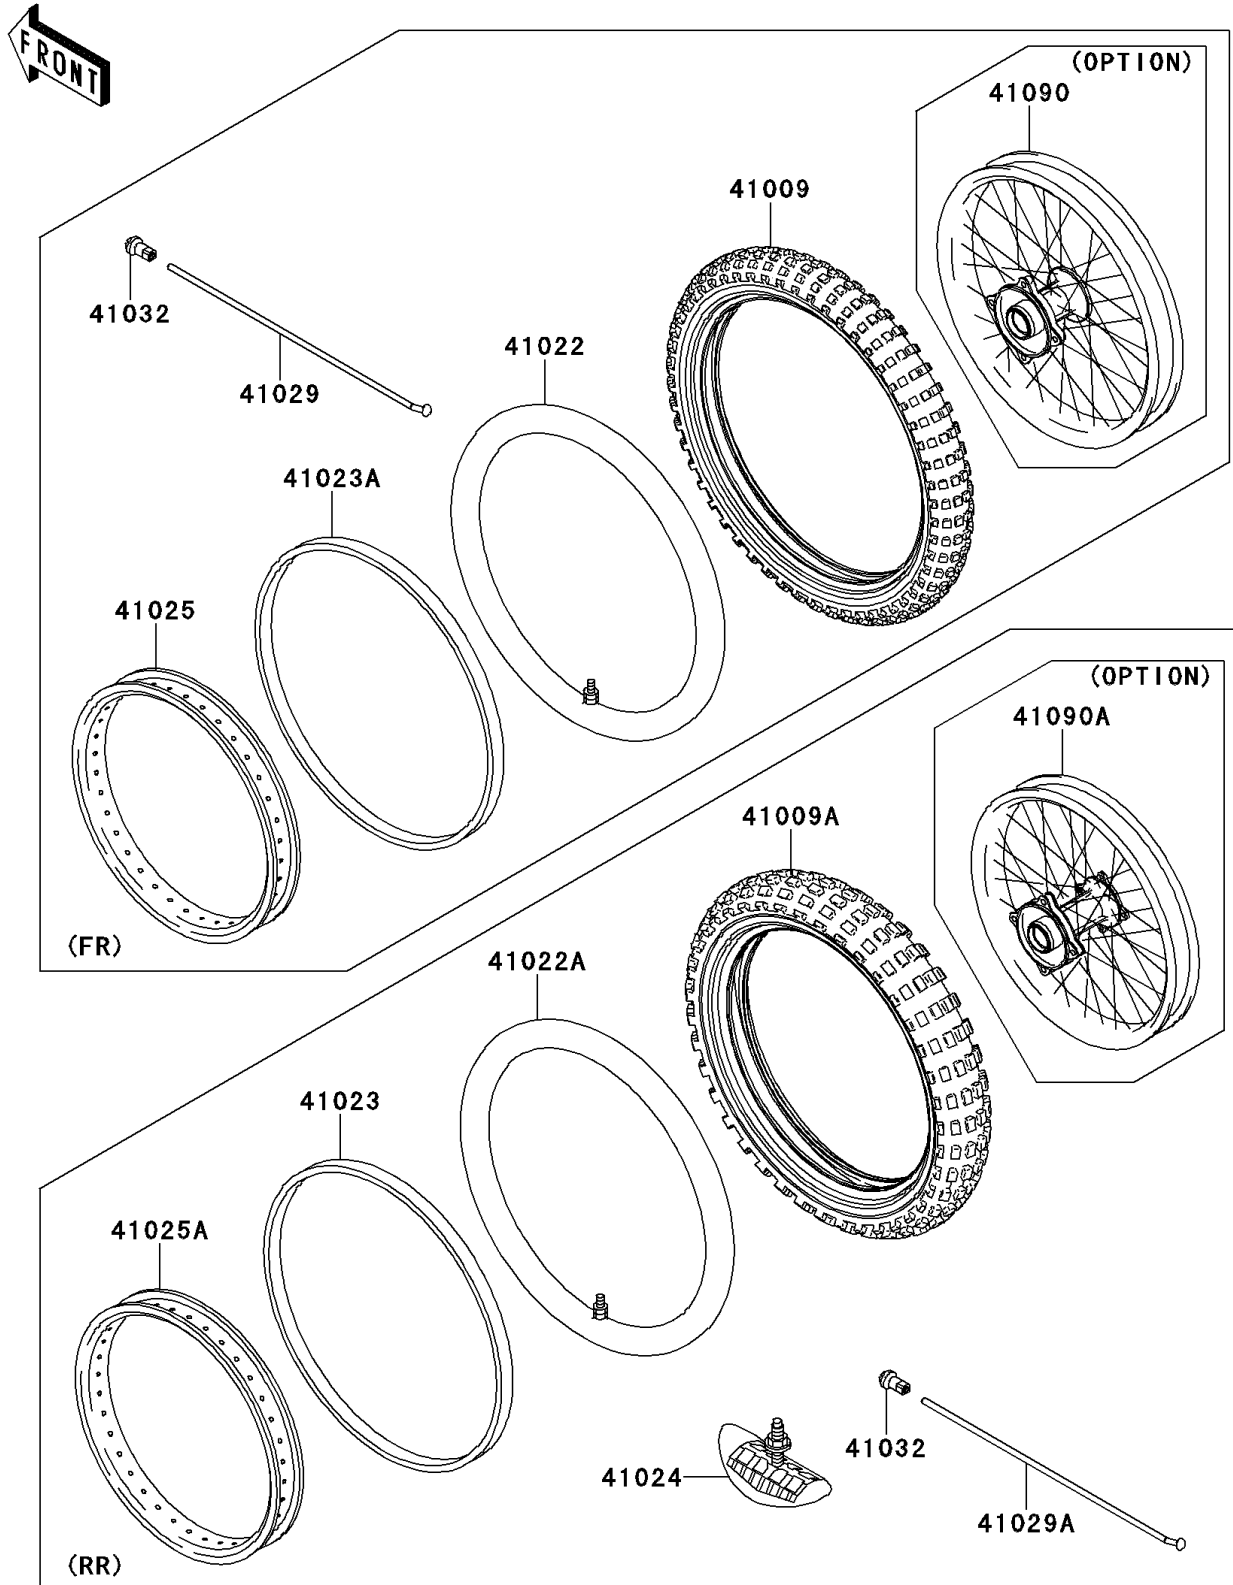

2013 KX™ 65

PARTS DIAGRAM

Wheels/Tires

F2210

2013 KX™ 65

PARTS LIST

Wheels/Tires

Kawasaki

Let the Good Times Roll®

ITEM NAME

PART NUMBER

QUANTITY
