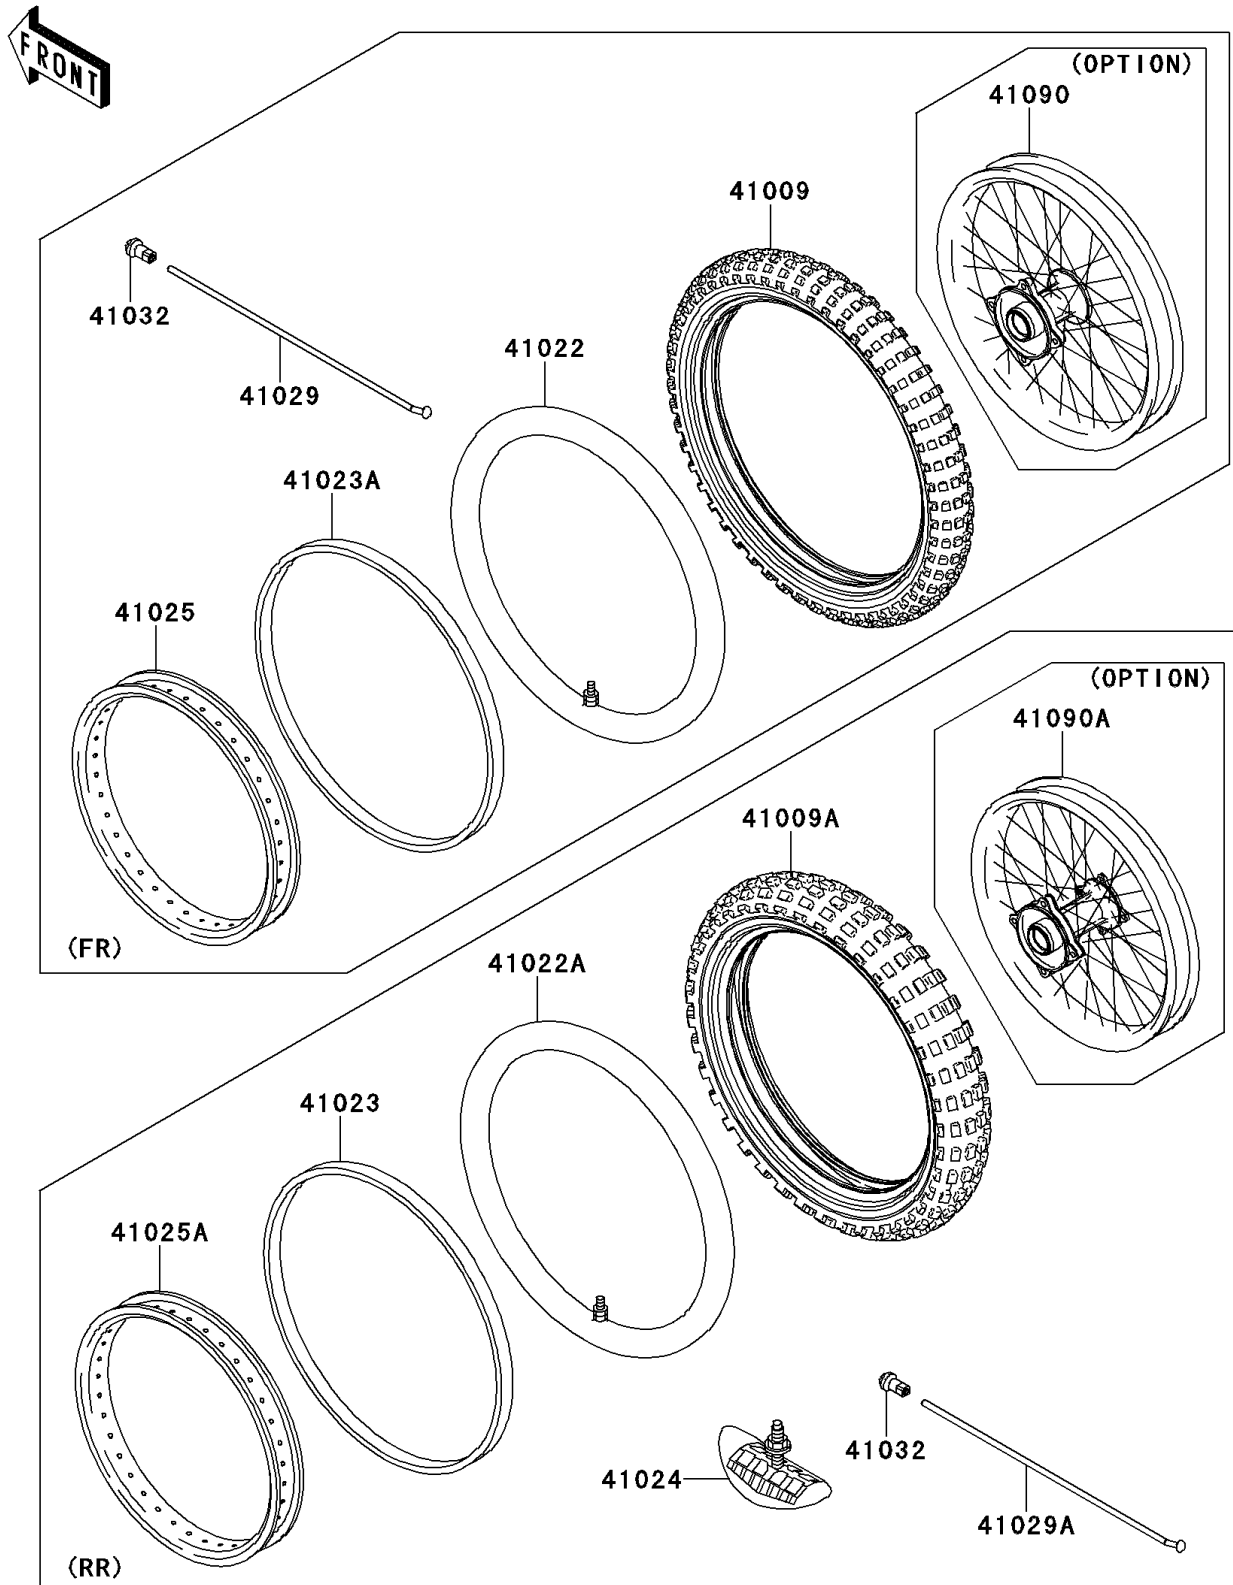

2010 KX65 (CANADA ONLY)

PARTS DIAGRAM

Wheels/Tires

F2210

2010 KX65 (CANADA ONLY)

PARTS LIST

Wheels/Tires

ITEM NAME

PART NUMBER

QUANTITY
