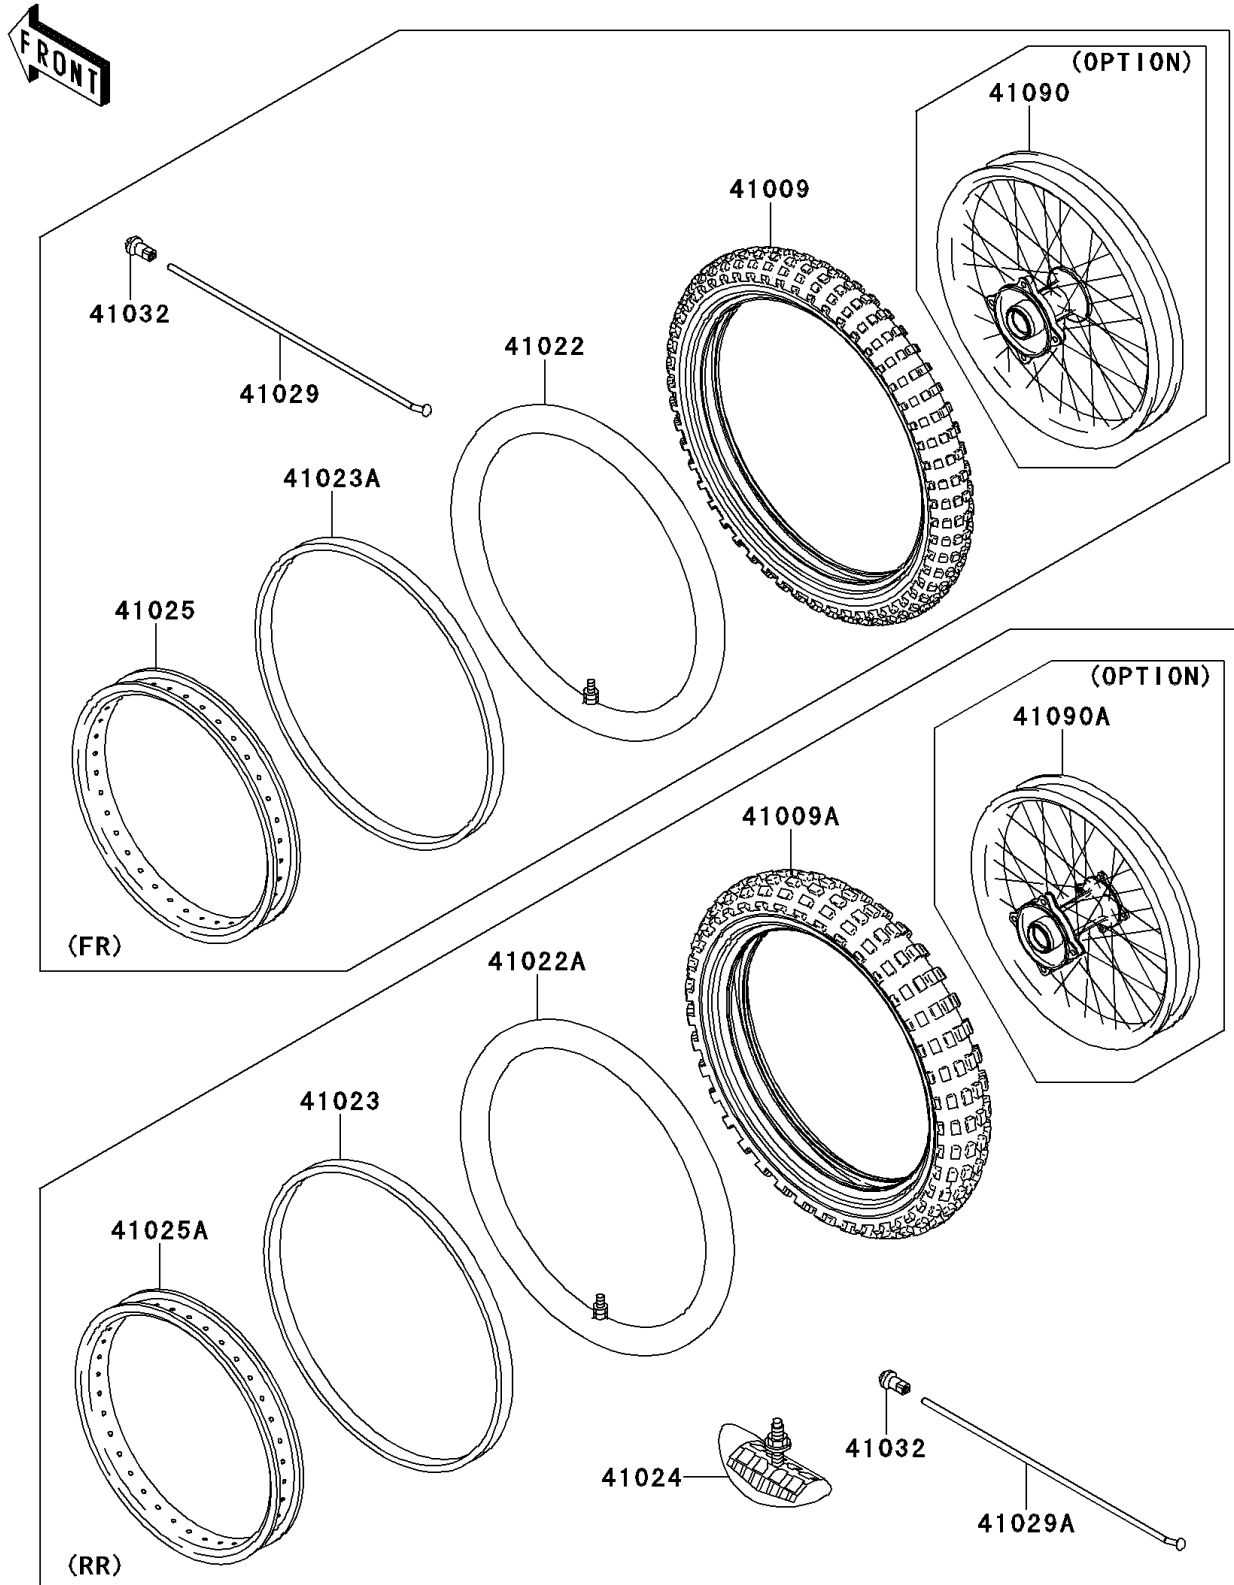

2012 KX™ 65

PARTS DIAGRAM

Wheels/Tires

F2210

2012 KX™ 65

PARTS LIST

Wheels/Tires

ITEM NAME

PART NUMBER

QUANTITY
