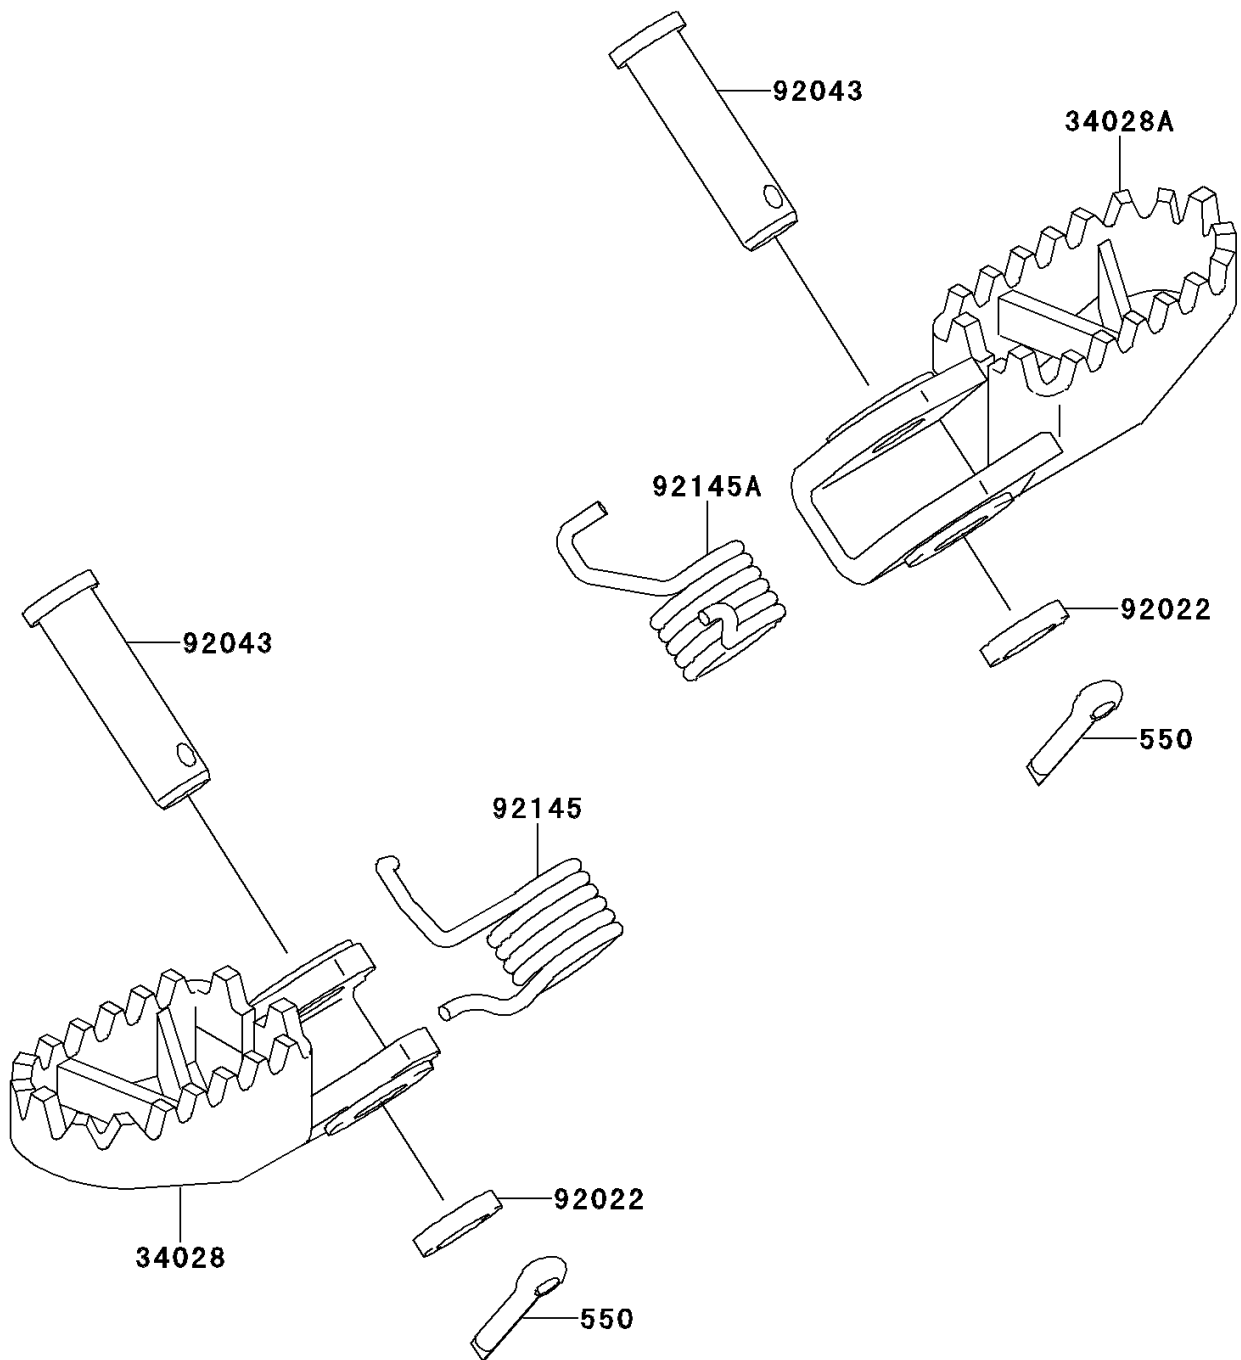

2013 KX™ 65

PARTS DIAGRAM

Footrests

F2160

2013 KX™ 65

PARTS LIST

Footrests

Kawasaki

Let the Good Times Roll®

ITEM NAME

PART NUMBER

QUANTITY
