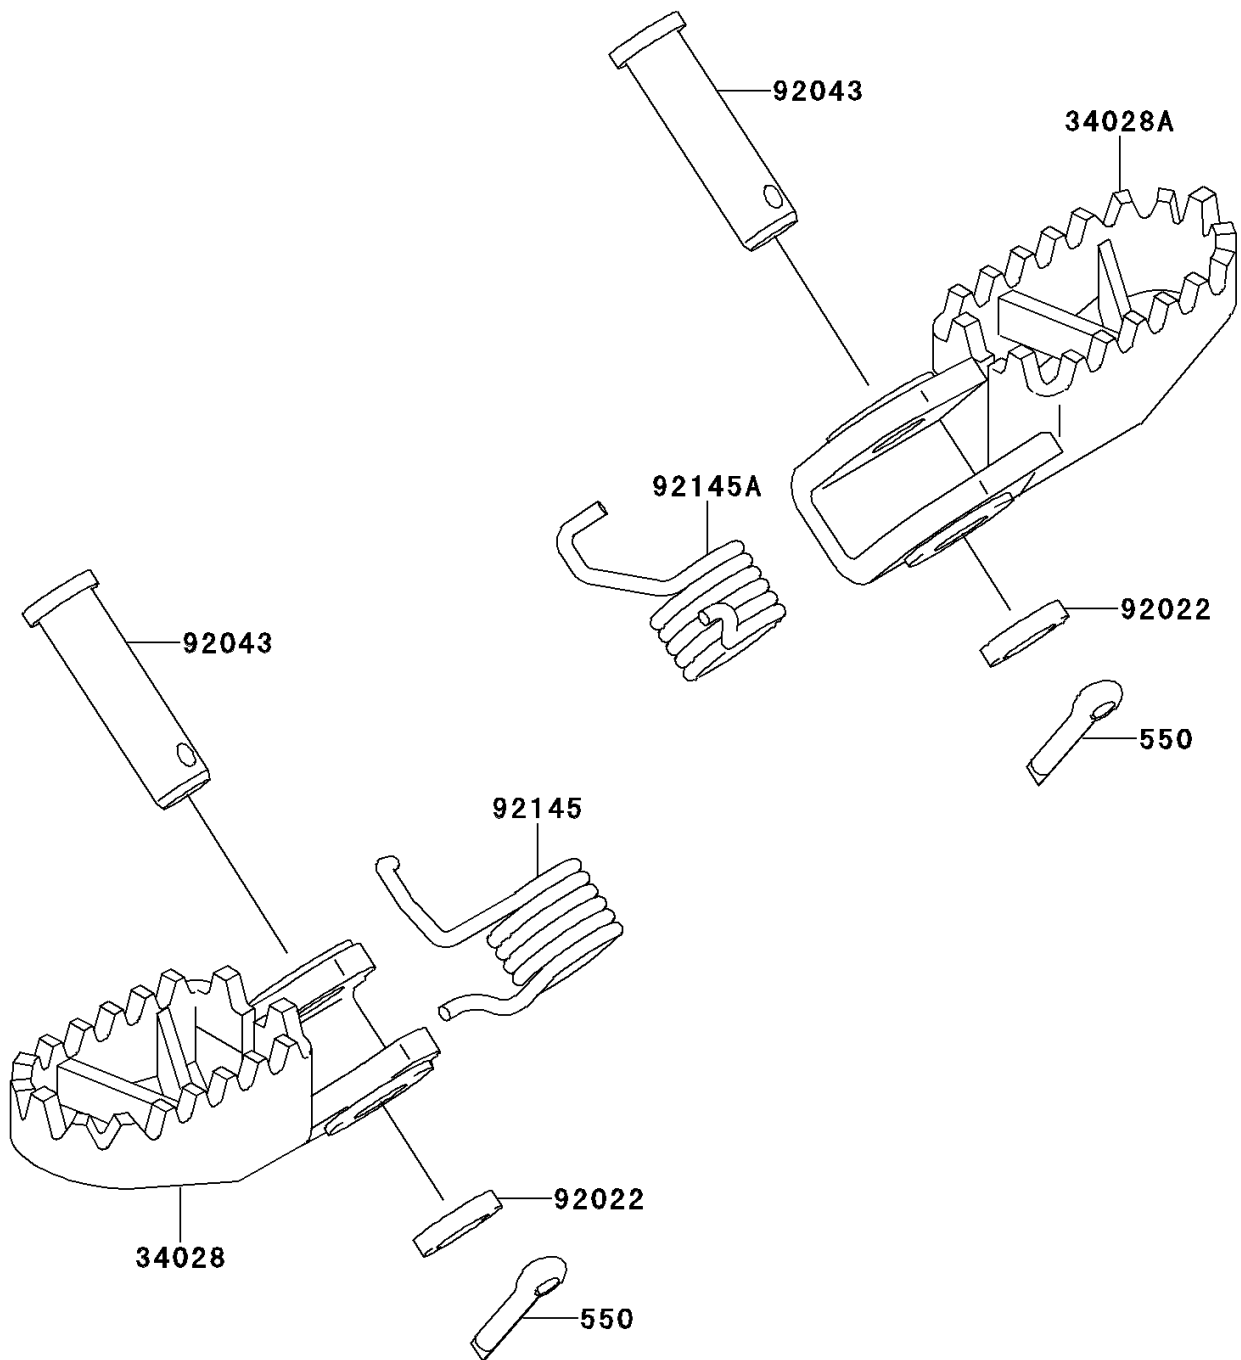

2011 KX™ 65

PARTS DIAGRAM

Footrests

F2160

2011 KX™ 65

PARTS LIST

Footrests

Kawasaki

Let the Good Times Roll®

ITEM NAME

PART NUMBER

QUANTITY
