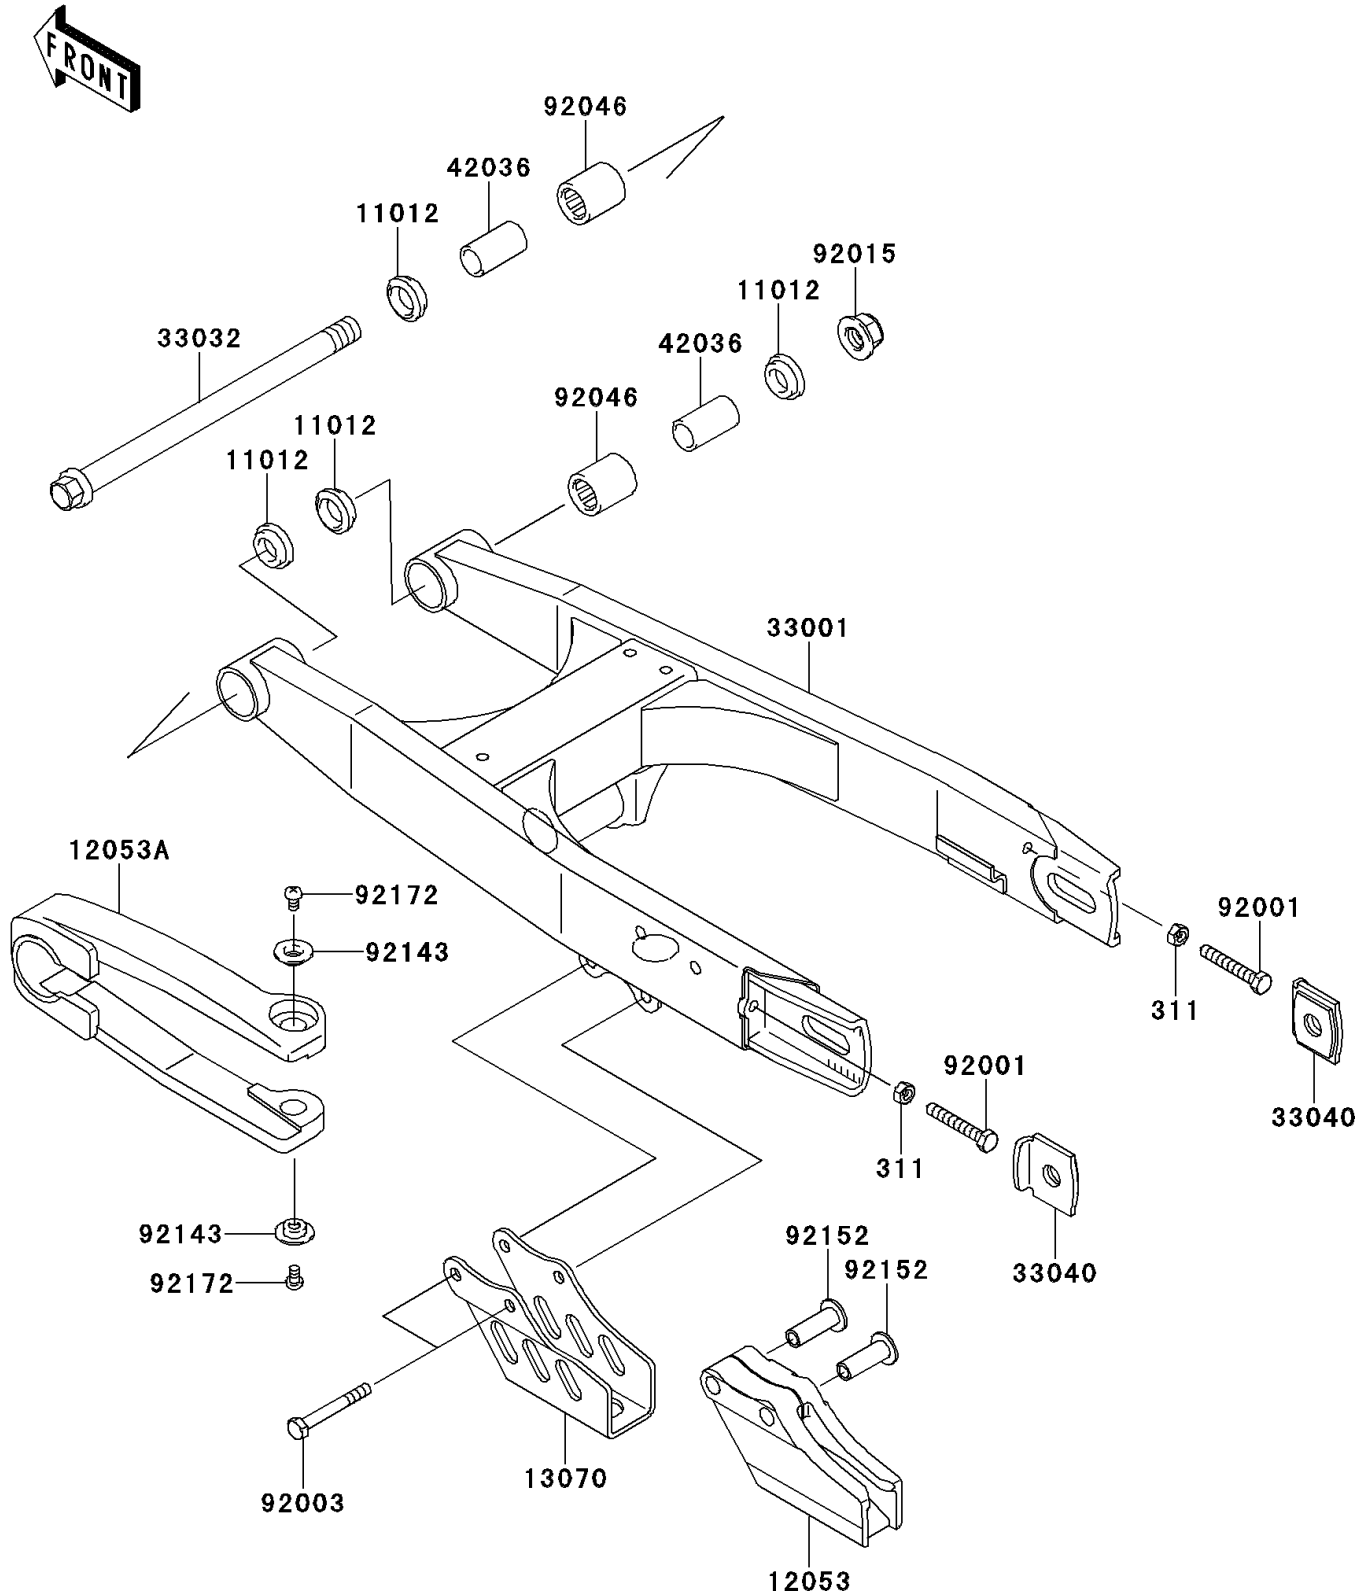

2010 KX65 (CANADA ONLY)

PARTS DIAGRAM

Swingarm

F2141

2010 KX65 (CANADA ONLY)

PARTS LIST

Swingarm

ITEM NAME

PART NUMBER

QUANTITY
