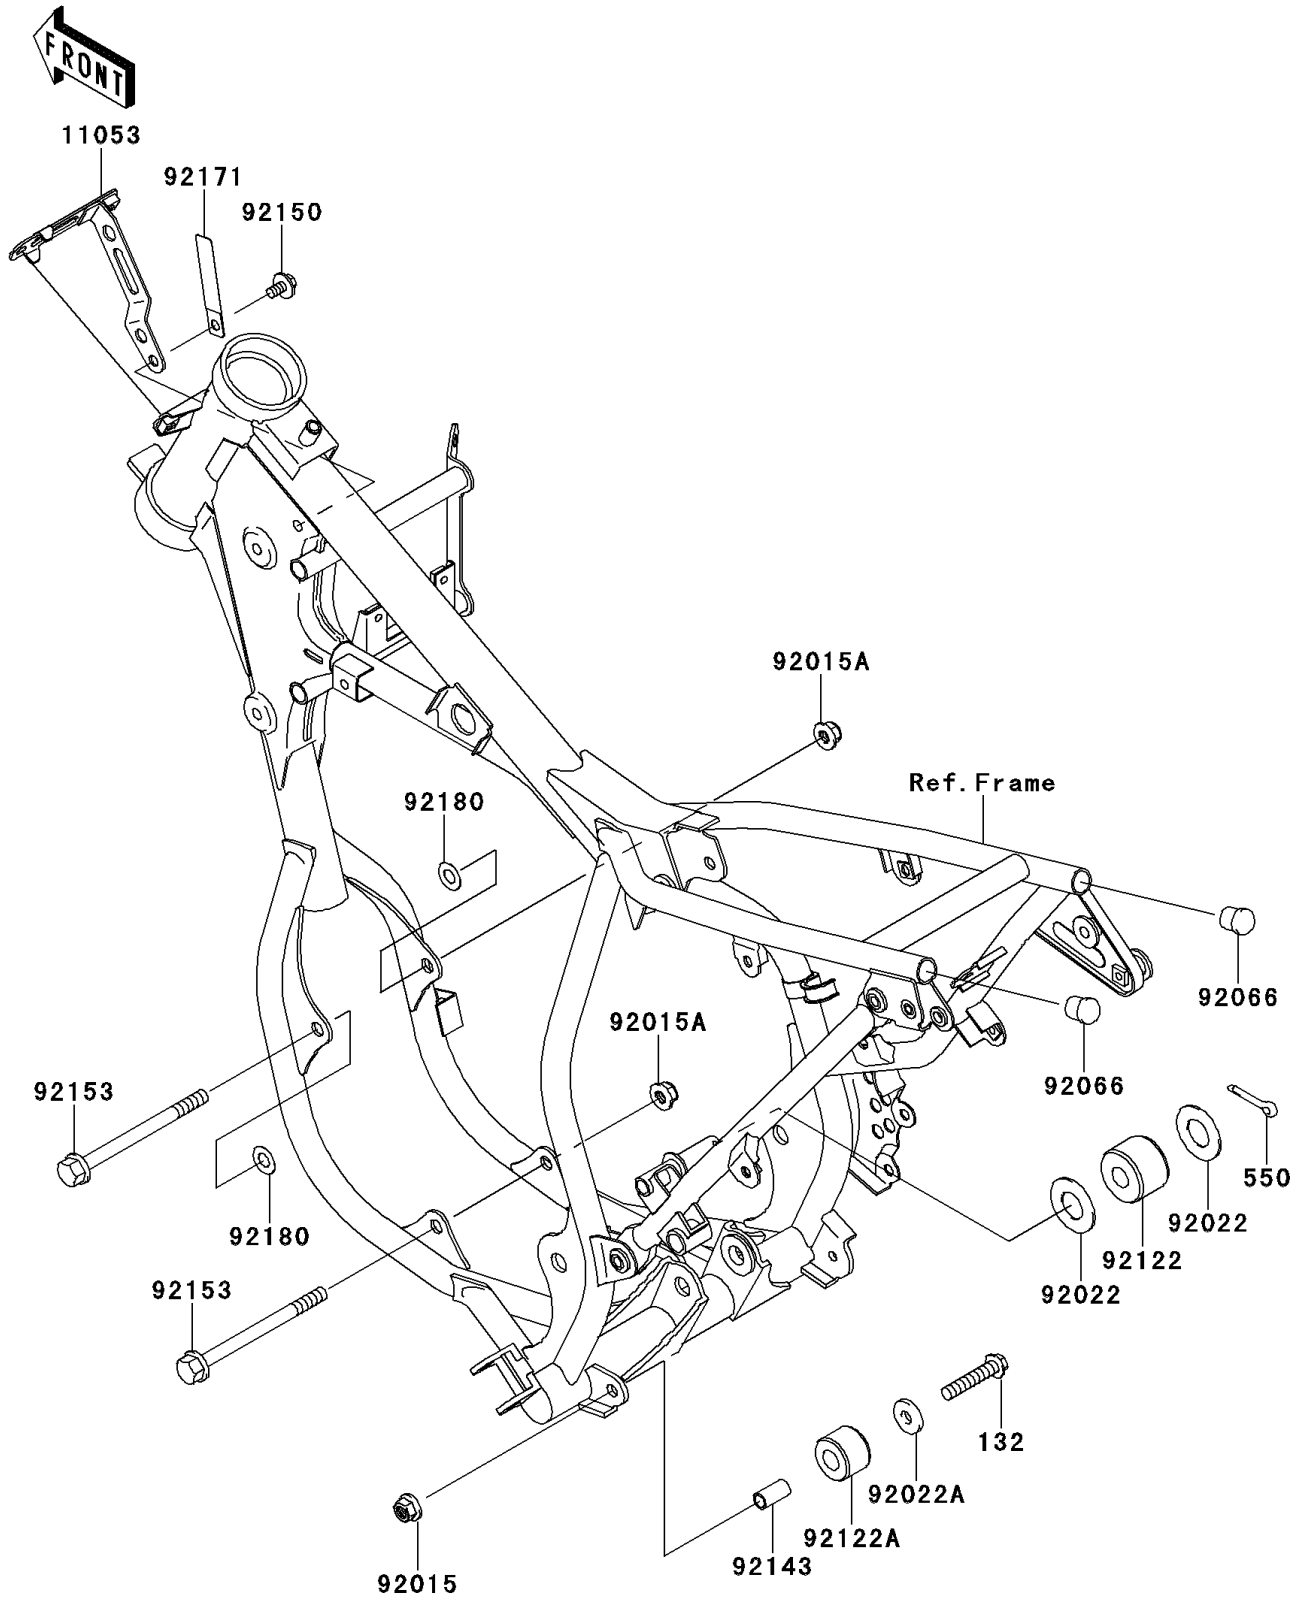

2014 KX™ 65

PARTS DIAGRAM

Engine Mount

F2122

2014 KX™ 65

PARTS LIST

Engine Mount

Kawasaki

Let the Good Times Roll®

ITEM NAME

PART NUMBER

QUANTITY
