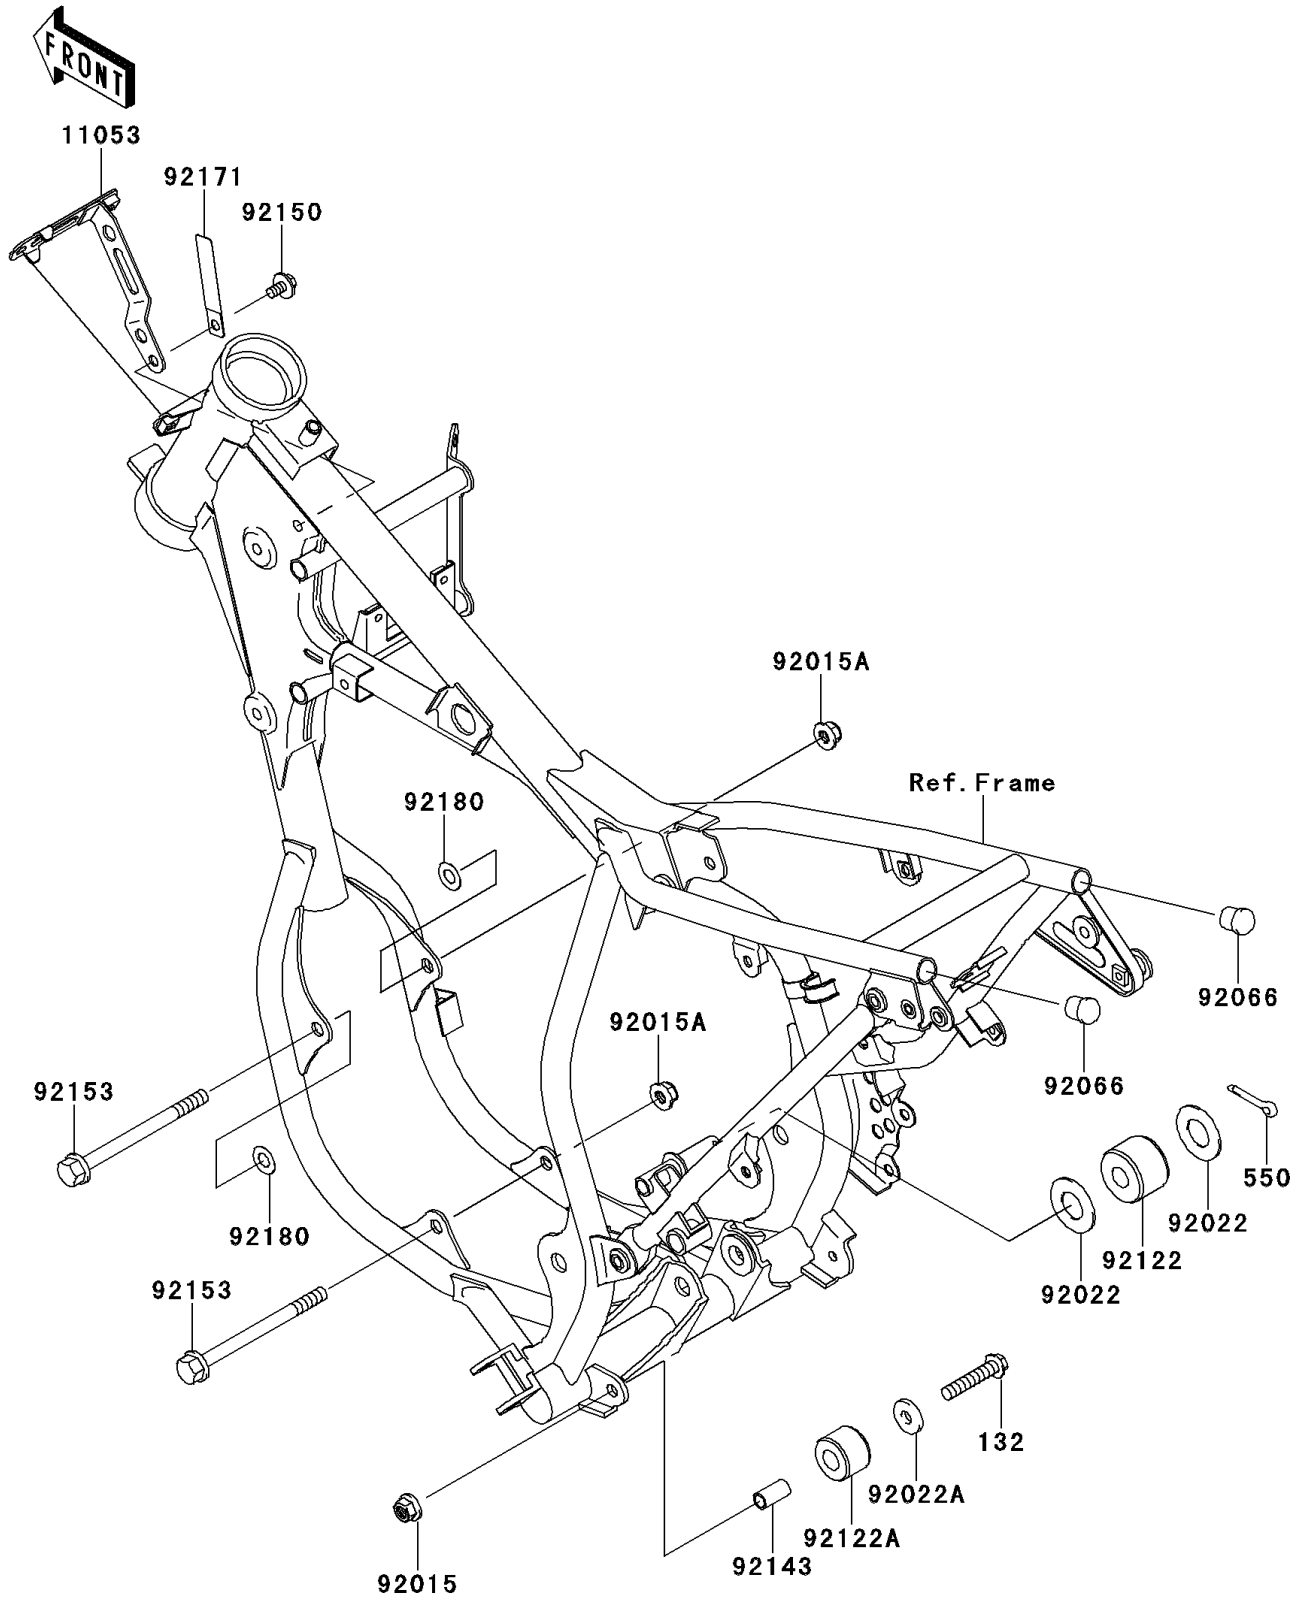

2013 KX™ 65

PARTS DIAGRAM

Engine Mount

F2122

2013 KX™ 65

PARTS LIST

Engine Mount

ITEM NAME

PART NUMBER

QUANTITY
