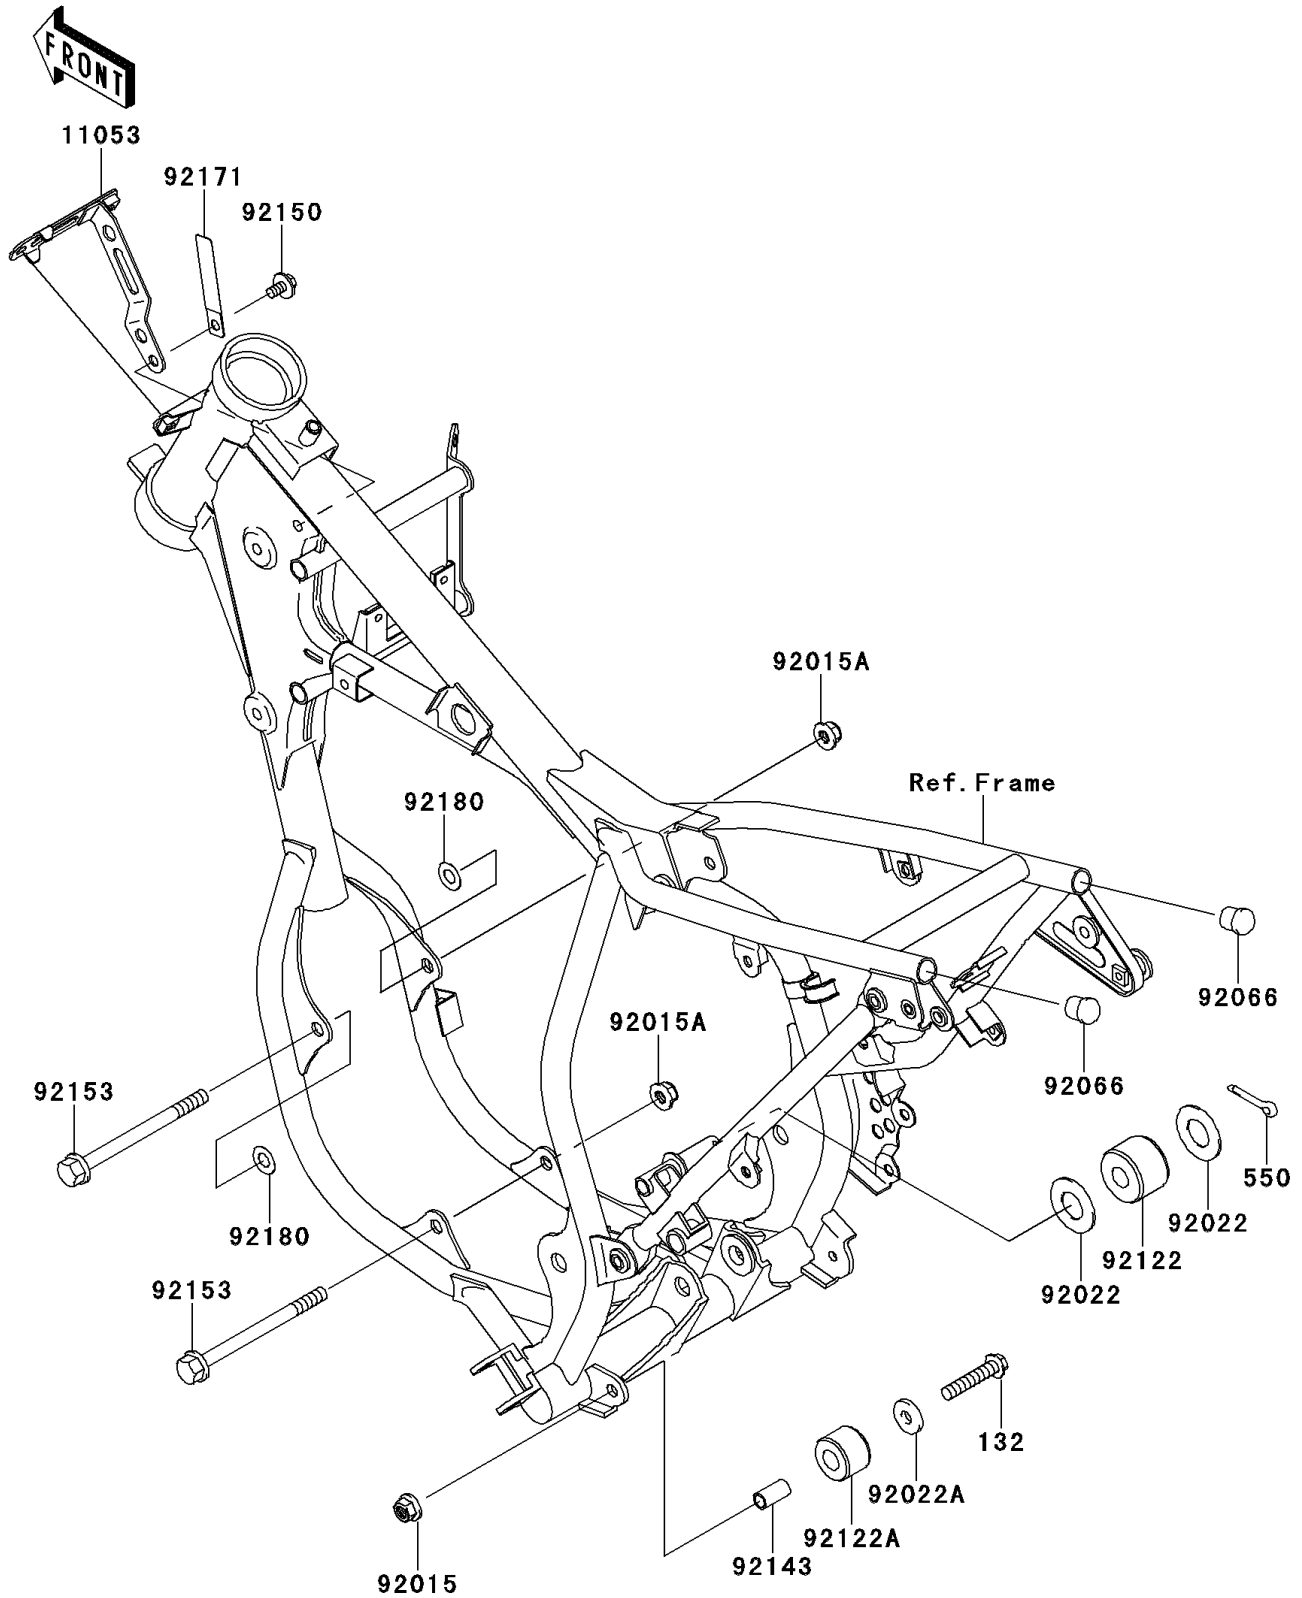

2011 KX™ 65

PARTS DIAGRAM

Engine Mount

F2122

2011 KX™ 65

PARTS LIST

Engine Mount

Kawasaki

Let the Good Times Roll®

ITEM NAME

PART NUMBER

QUANTITY
