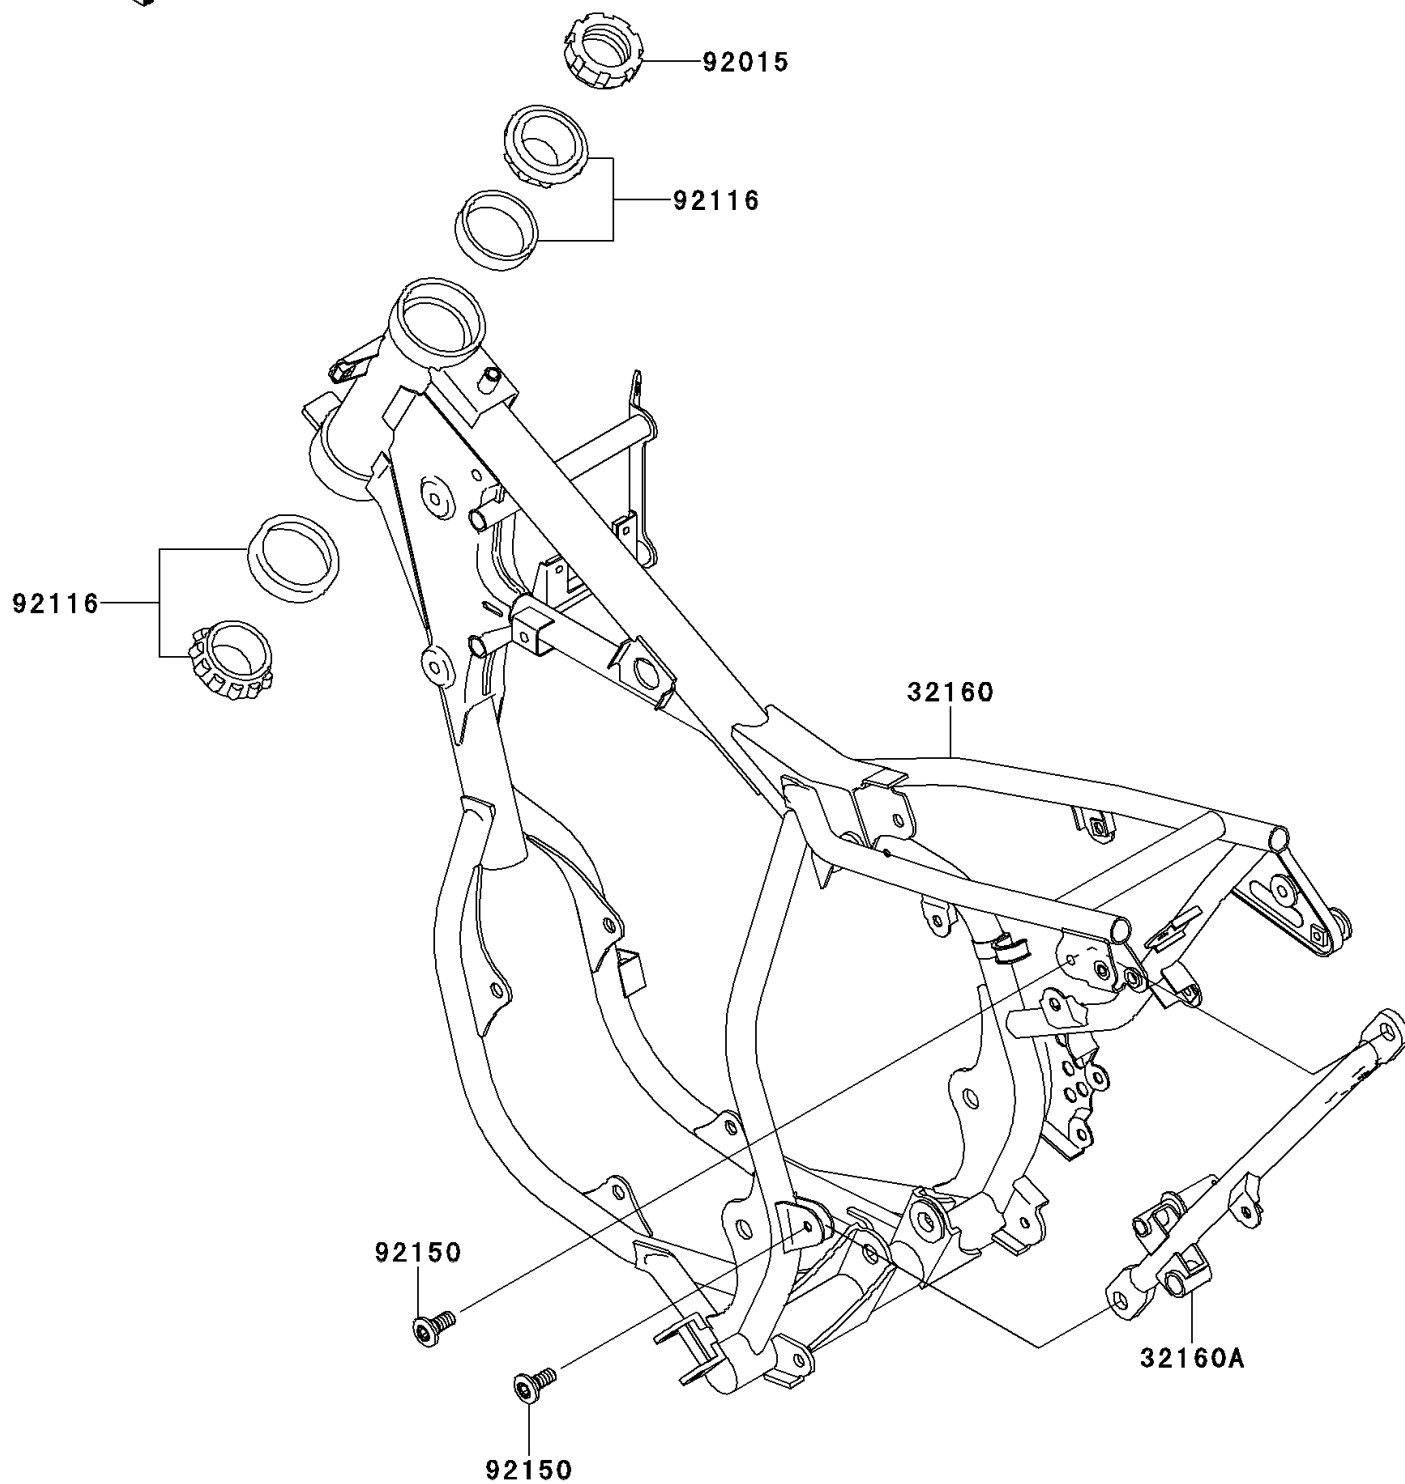

2014 KX™ 65

PARTS DIAGRAM

Frame

Kawasaki

Let the Good Times Roll®

F2120

2014 KX™ 65

PARTS LIST

Frame

ITEM NAME

PART NUMBER

QUANTITY
