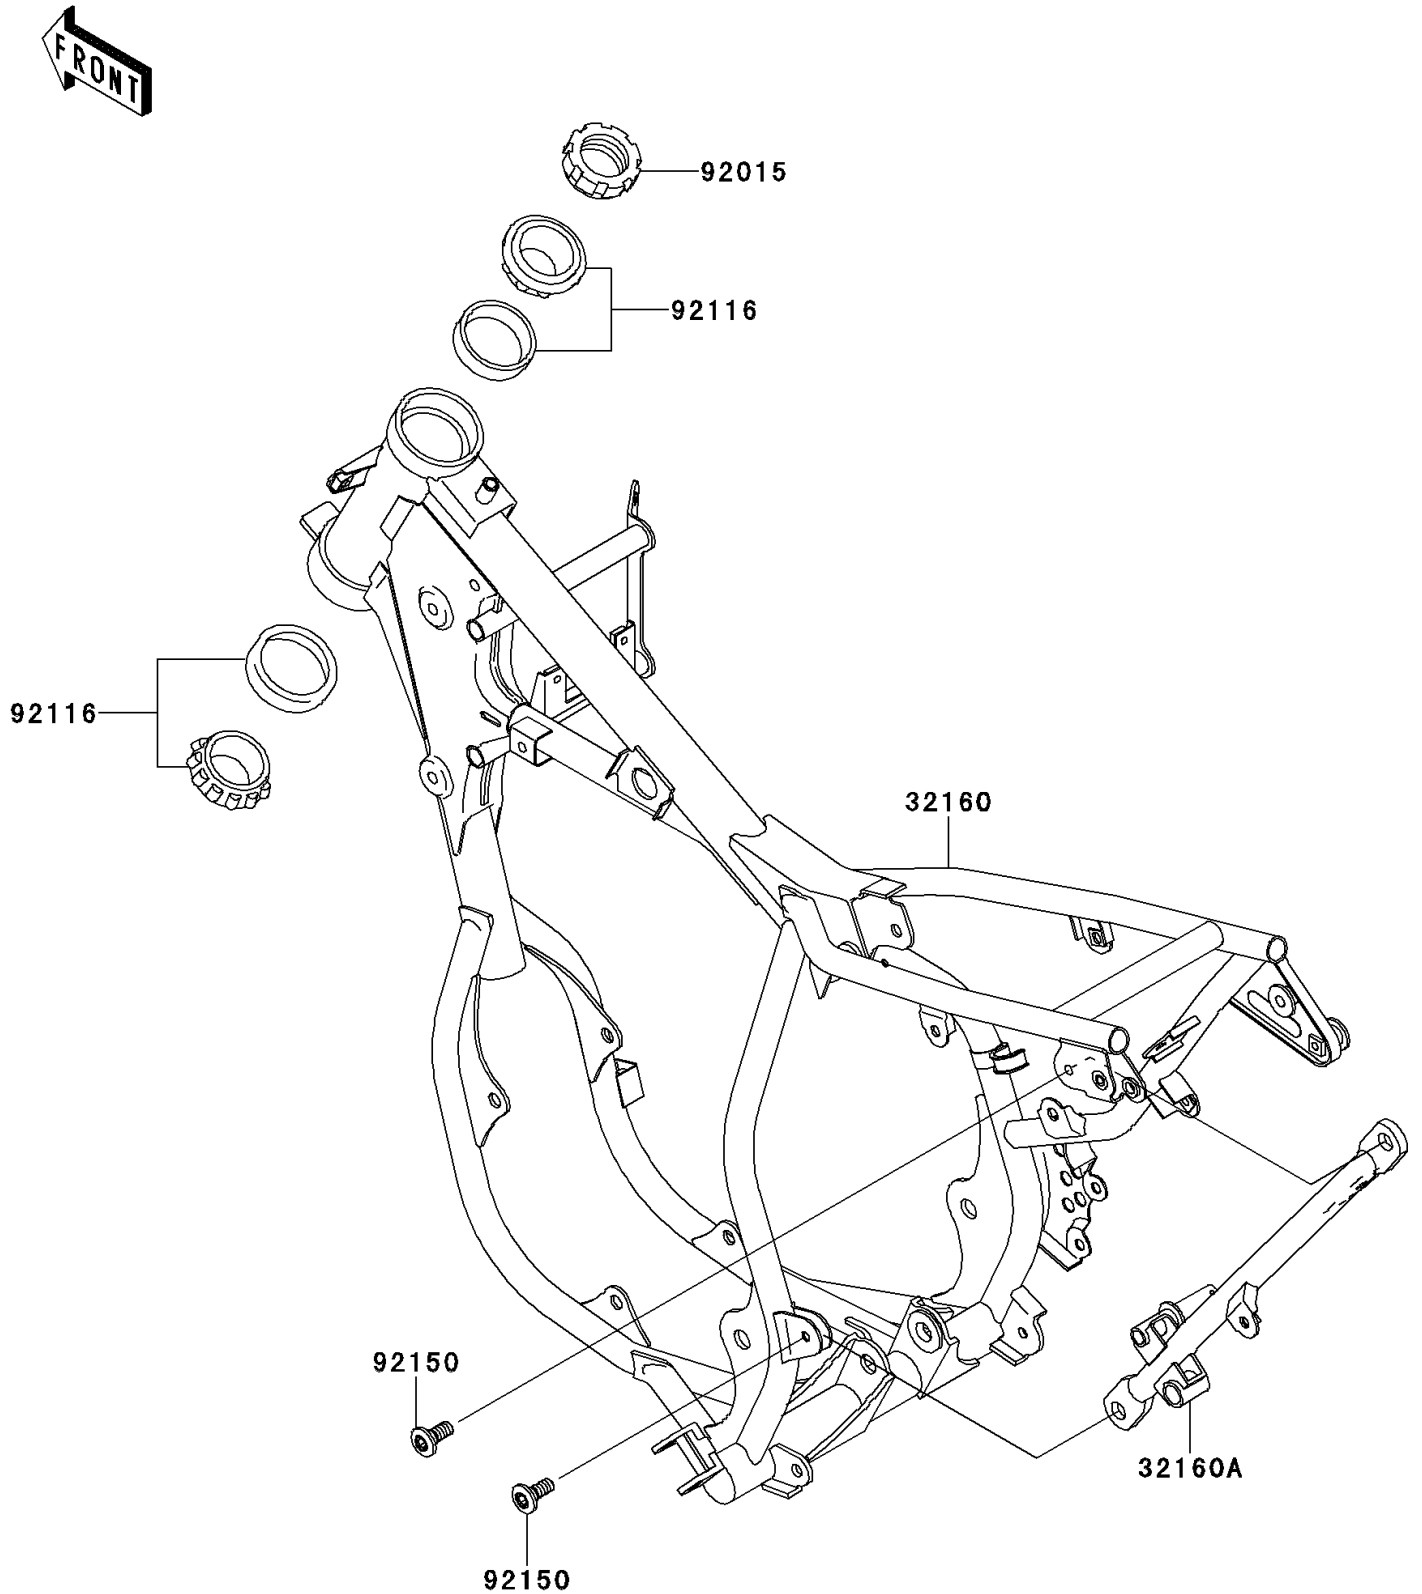

2010 KX65 (CANADA ONLY)

PARTS DIAGRAM

Frame

F2120

2010 KX65 (CANADA ONLY)

PARTS LIST

Frame

ITEM NAME

PART NUMBER

QUANTITY
