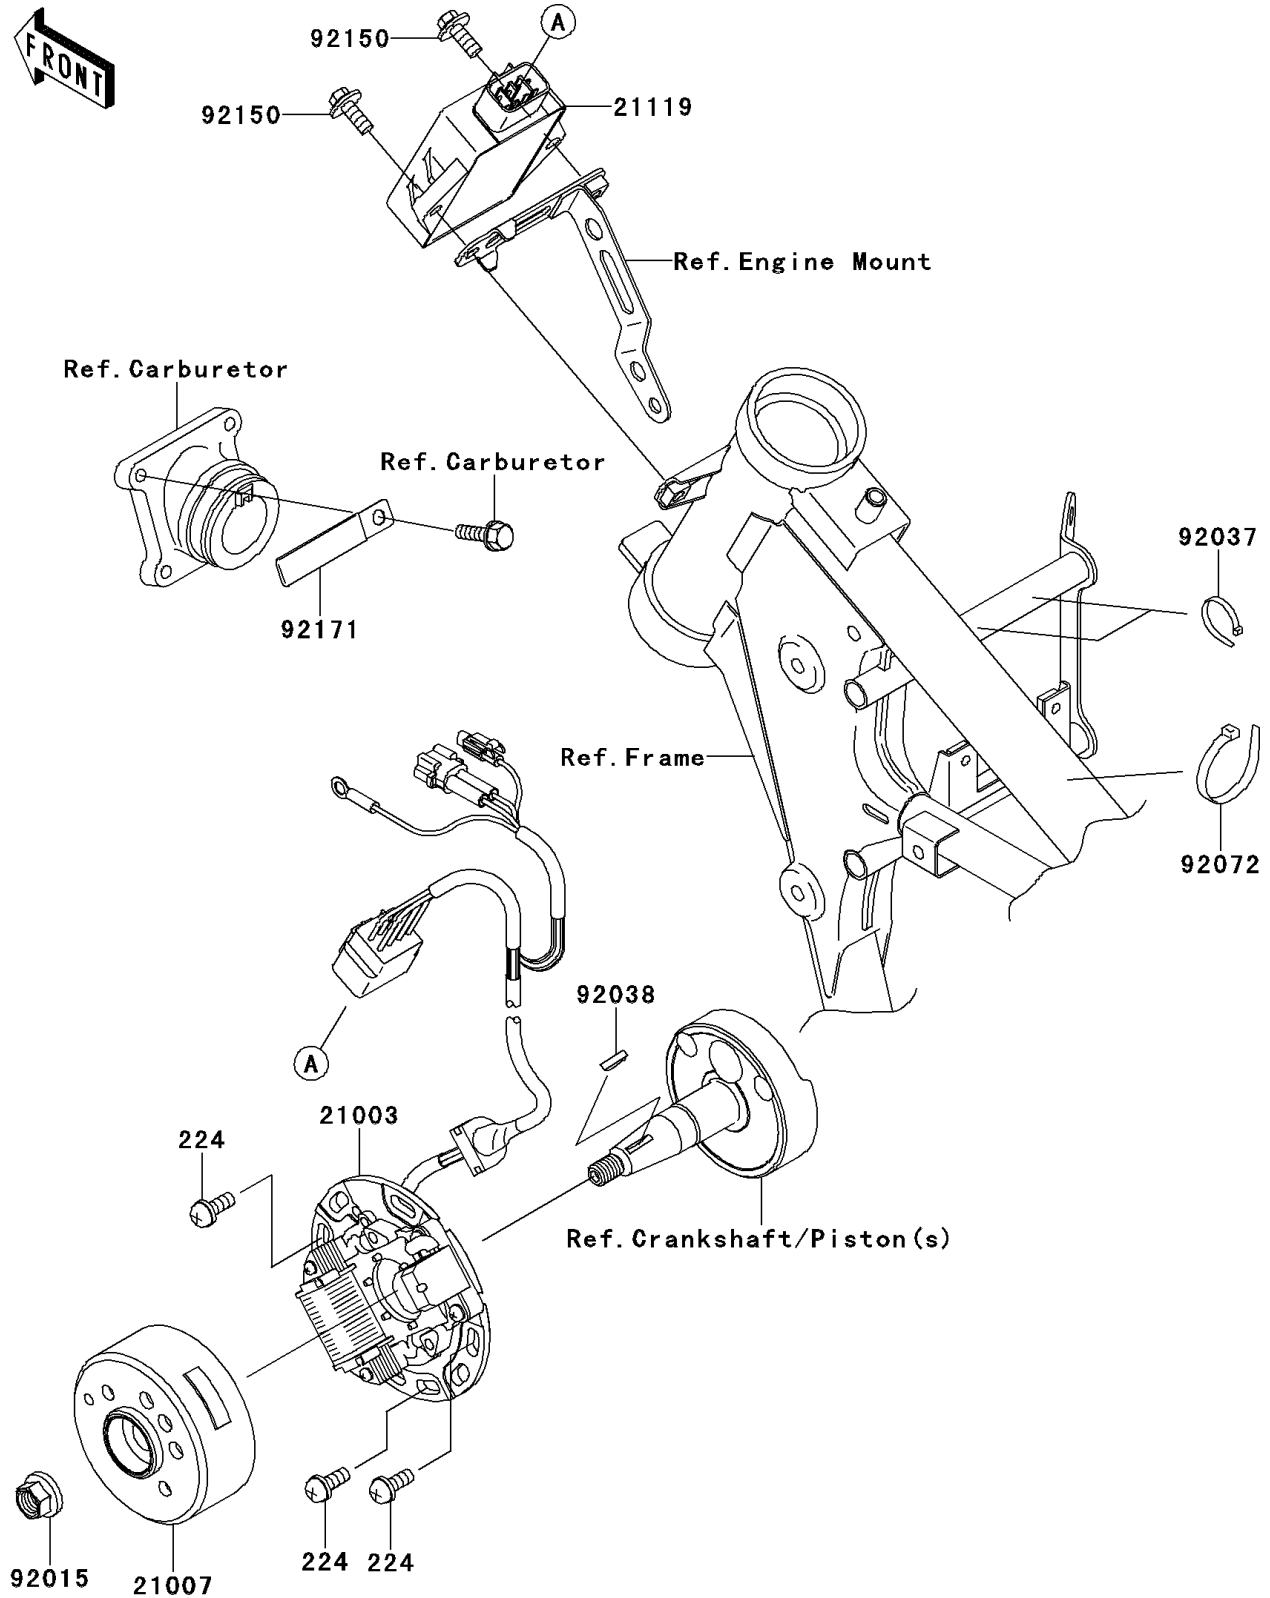

2010 KX65 (CANADA ONLY)

PARTS DIAGRAM

Generator

E1810

2010 KX65 (CANADA ONLY)

PARTS LIST

Generator

ITEM NAME

PART NUMBER

QUANTITY
