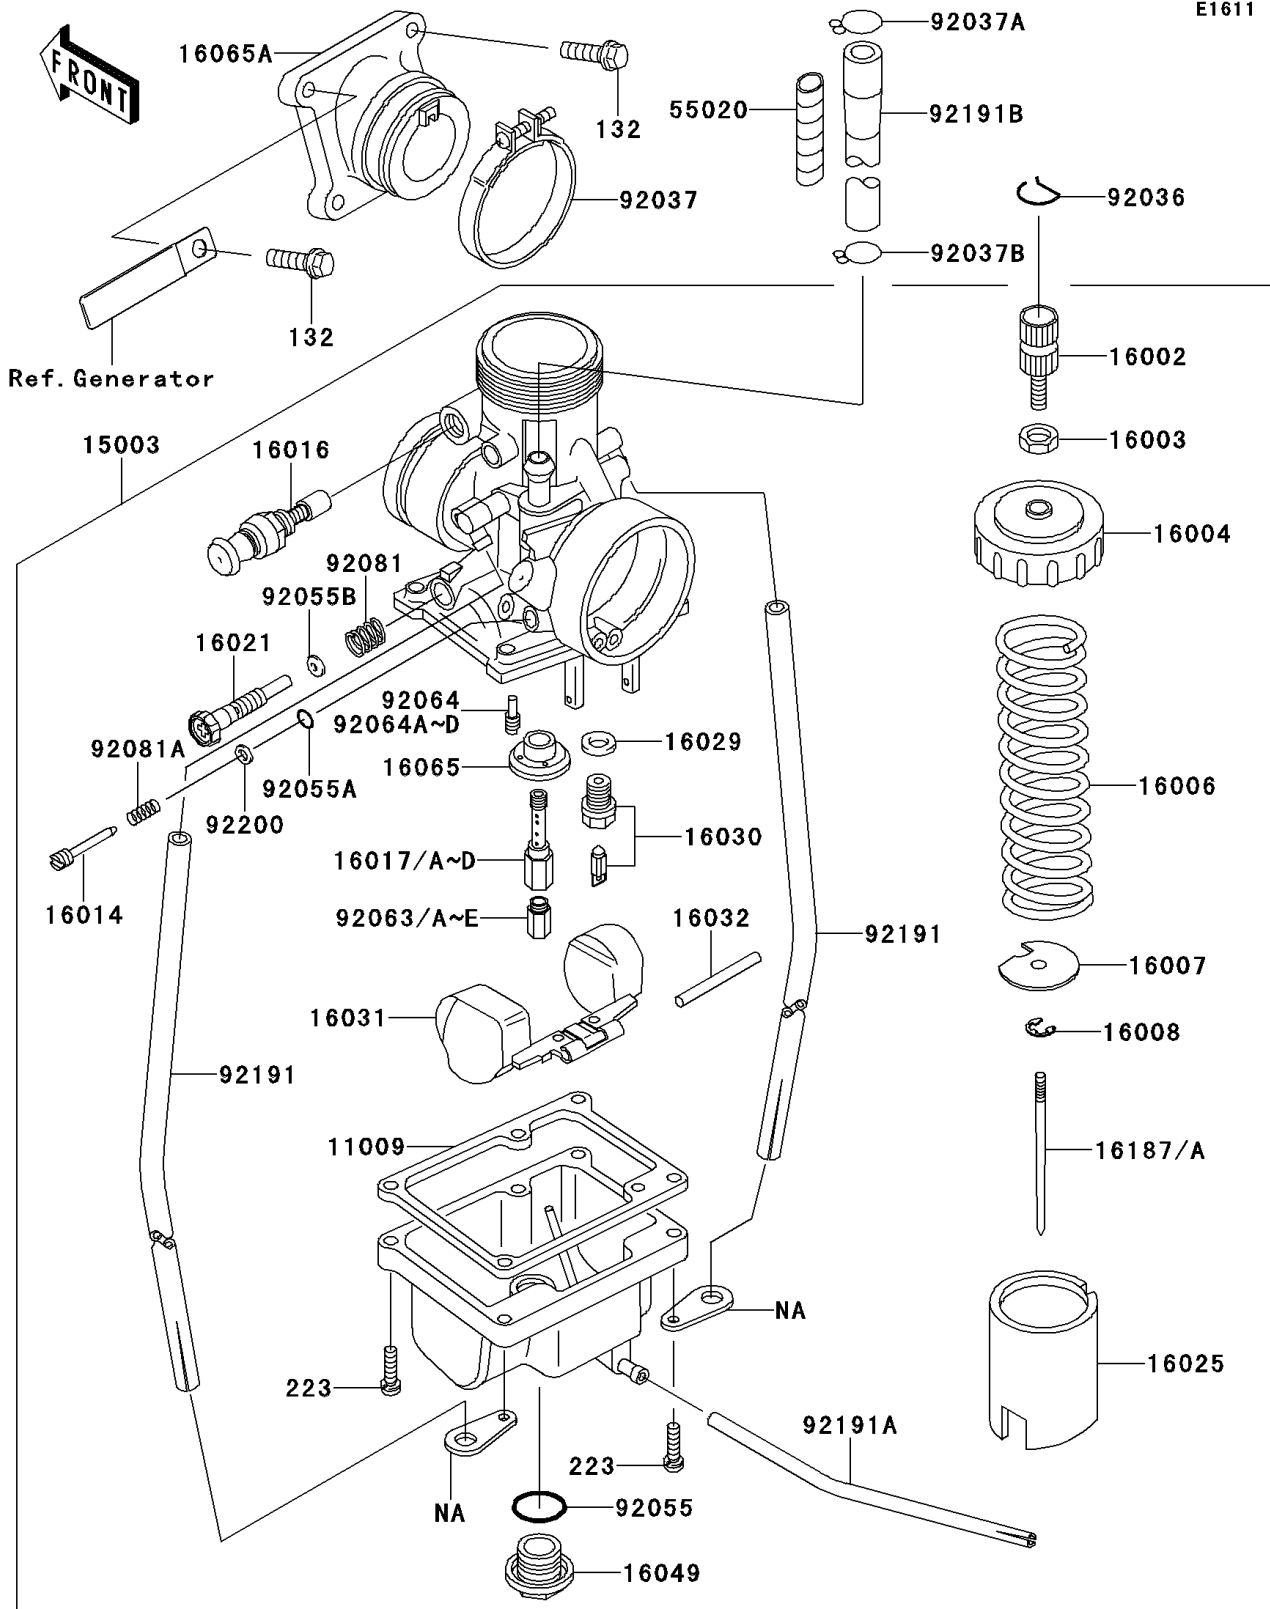

2013 KX™ 65

PARTS DIAGRAM

Carburetor

E1611

2013 KX™ 65

PARTS LIST

Carburetor

Kawasaki

Let the Good Times Roll®

ITEM NAME

PART NUMBER

QUANTITY
