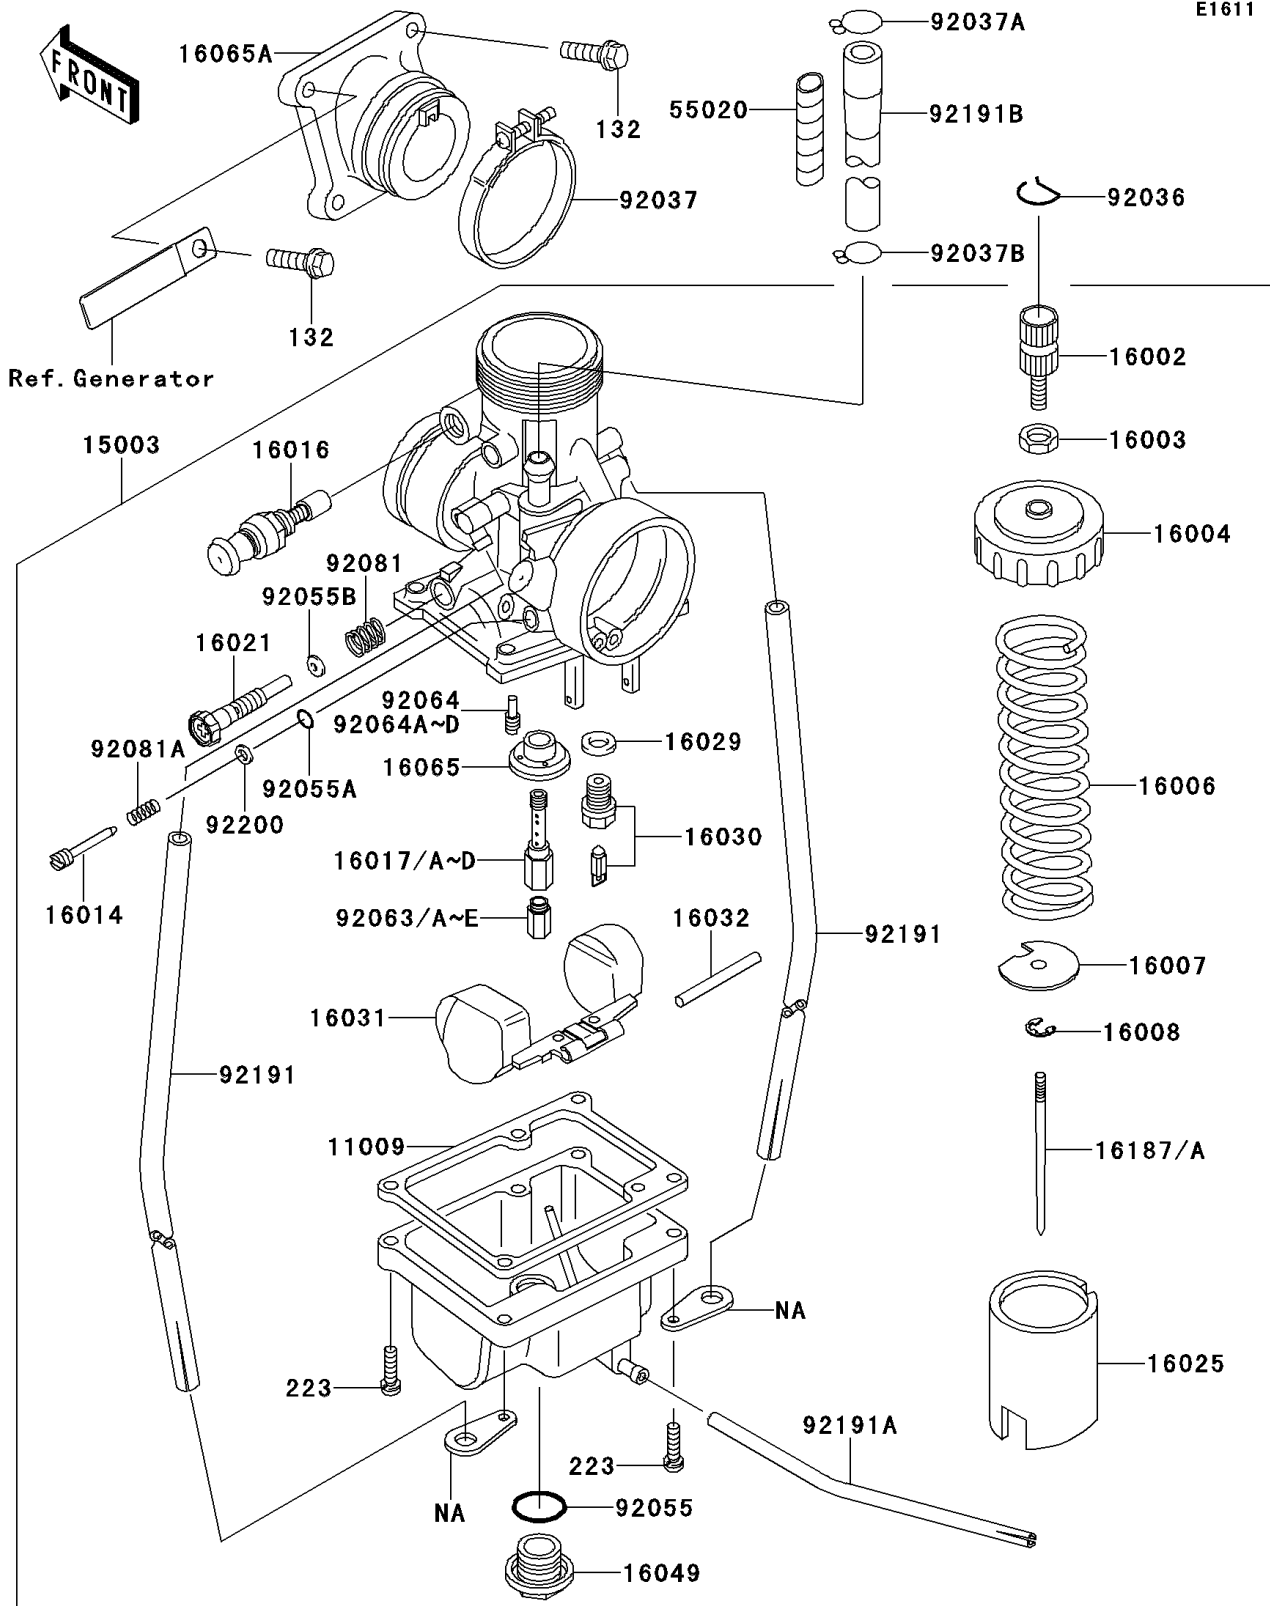

2010 KX65 (CANADA ONLY)

PARTS DIAGRAM

Carburetor

E1611

2010 KX65 (CANADA ONLY)

PARTS LIST

Carburetor

ITEM NAME

PART NUMBER

QUANTITY
