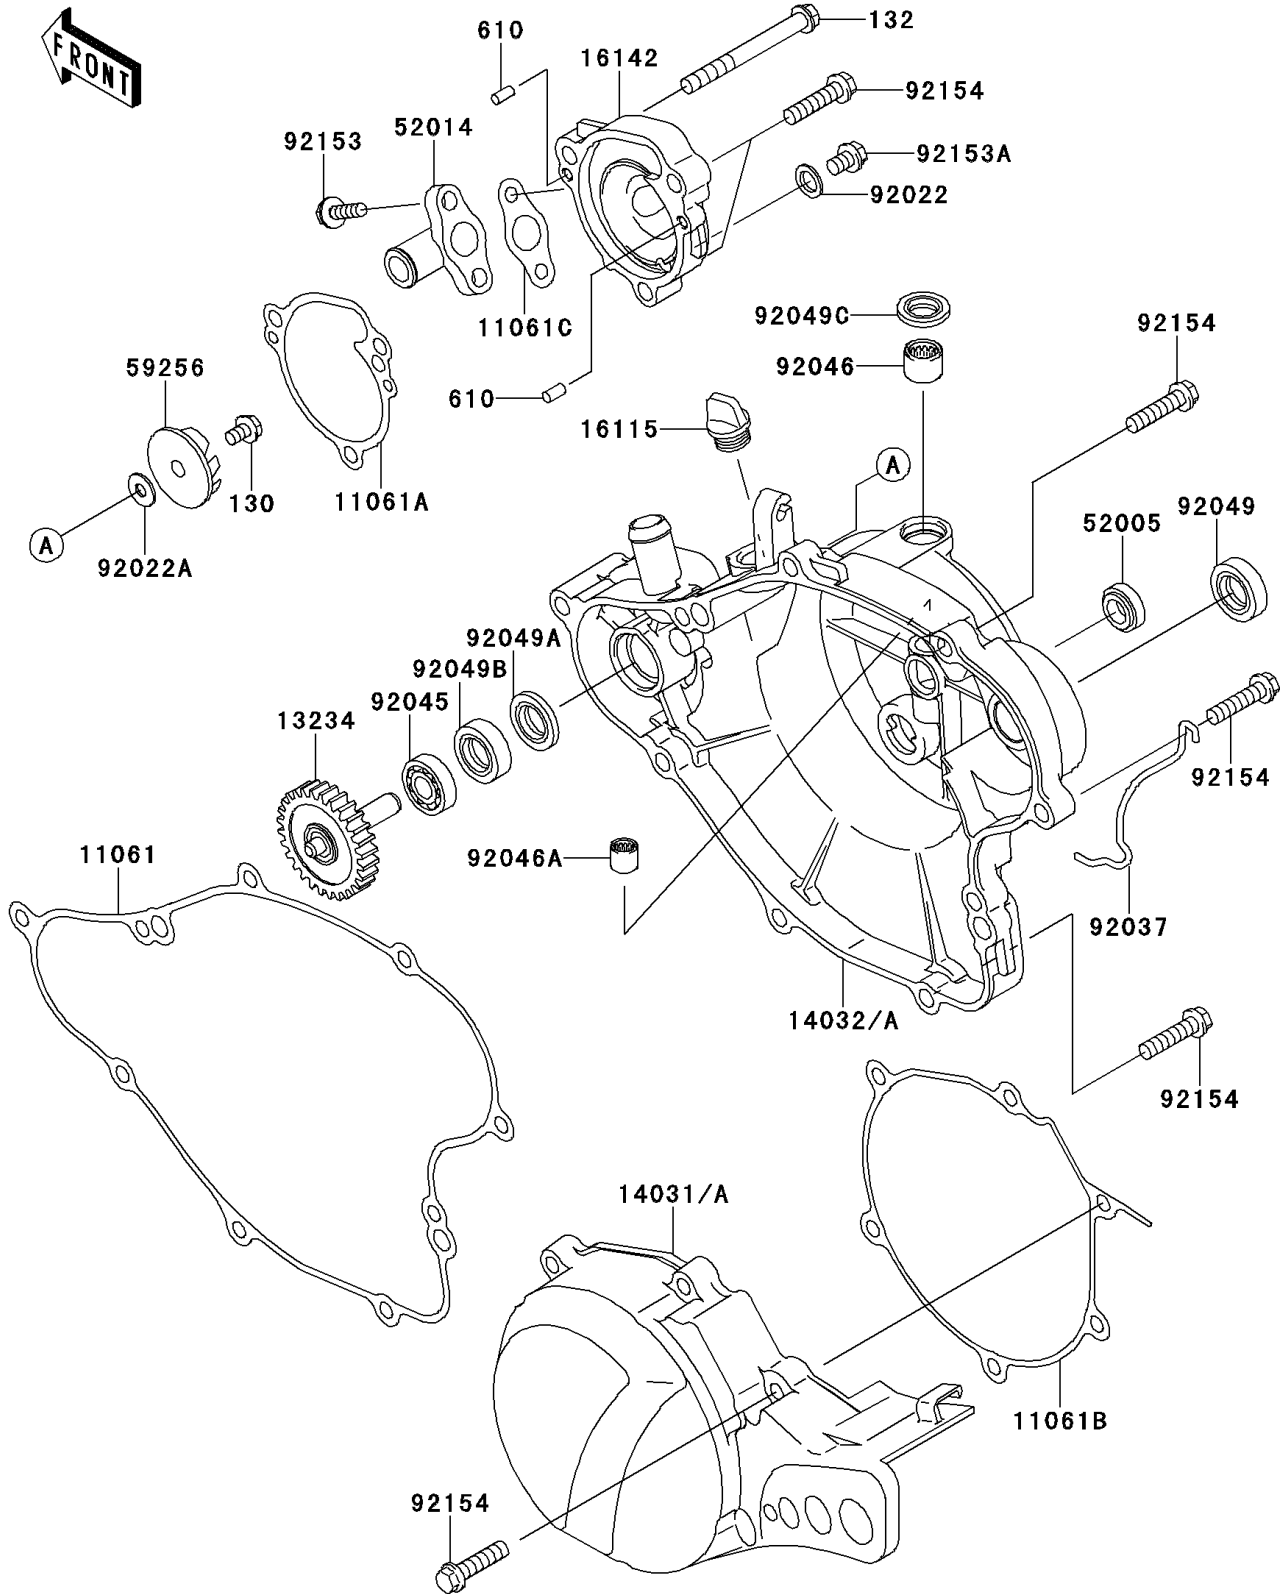

2014 KX™ 65

PARTS DIAGRAM

Engine Cover(s)

E1431

2014 KX™ 65

PARTS LIST

Engine Cover(s)

Kawasaki

Let the Good Times Roll®

ITEM NAME

PART NUMBER

QUANTITY
