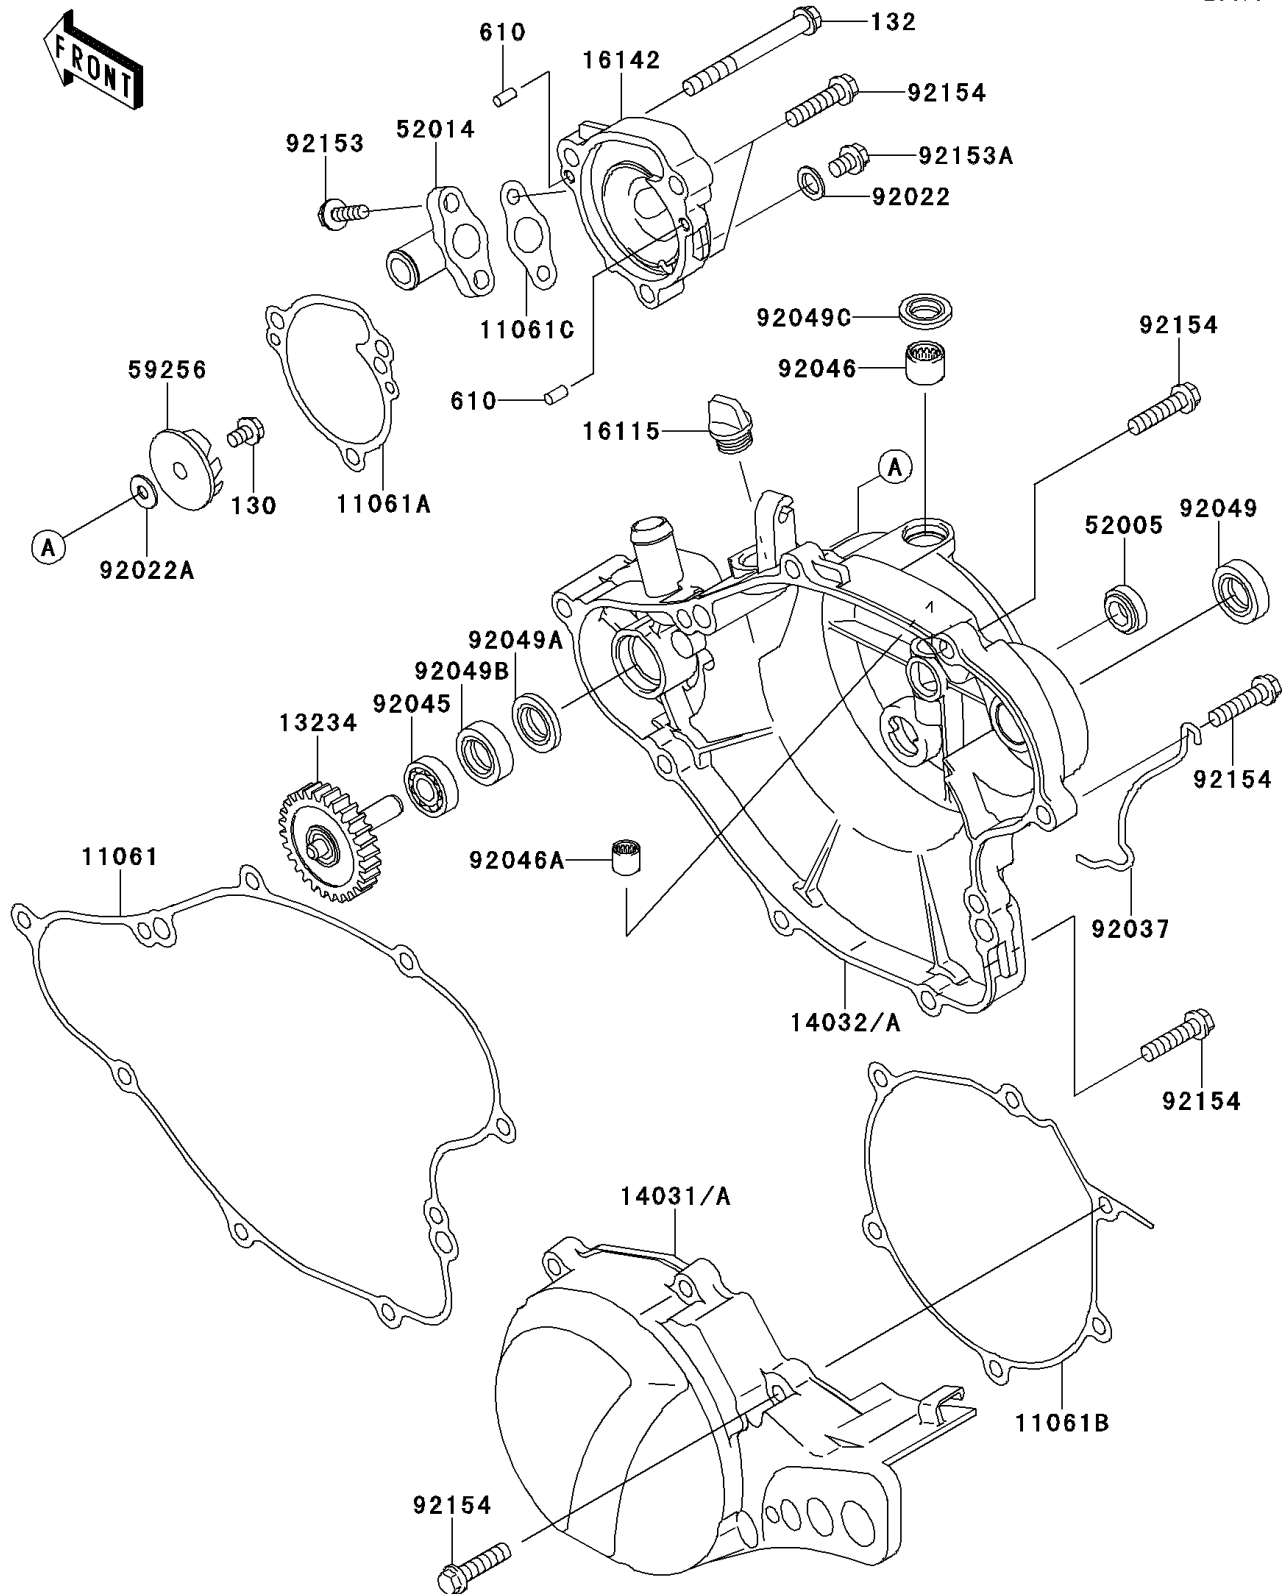

2013 KX™ 65

PARTS DIAGRAM

Engine Cover(s)

E1431

2013 KX™ 65

PARTS LIST

Engine Cover(s)

Kawasaki

Let the Good Times Roll®

ITEM NAME

PART NUMBER

QUANTITY
