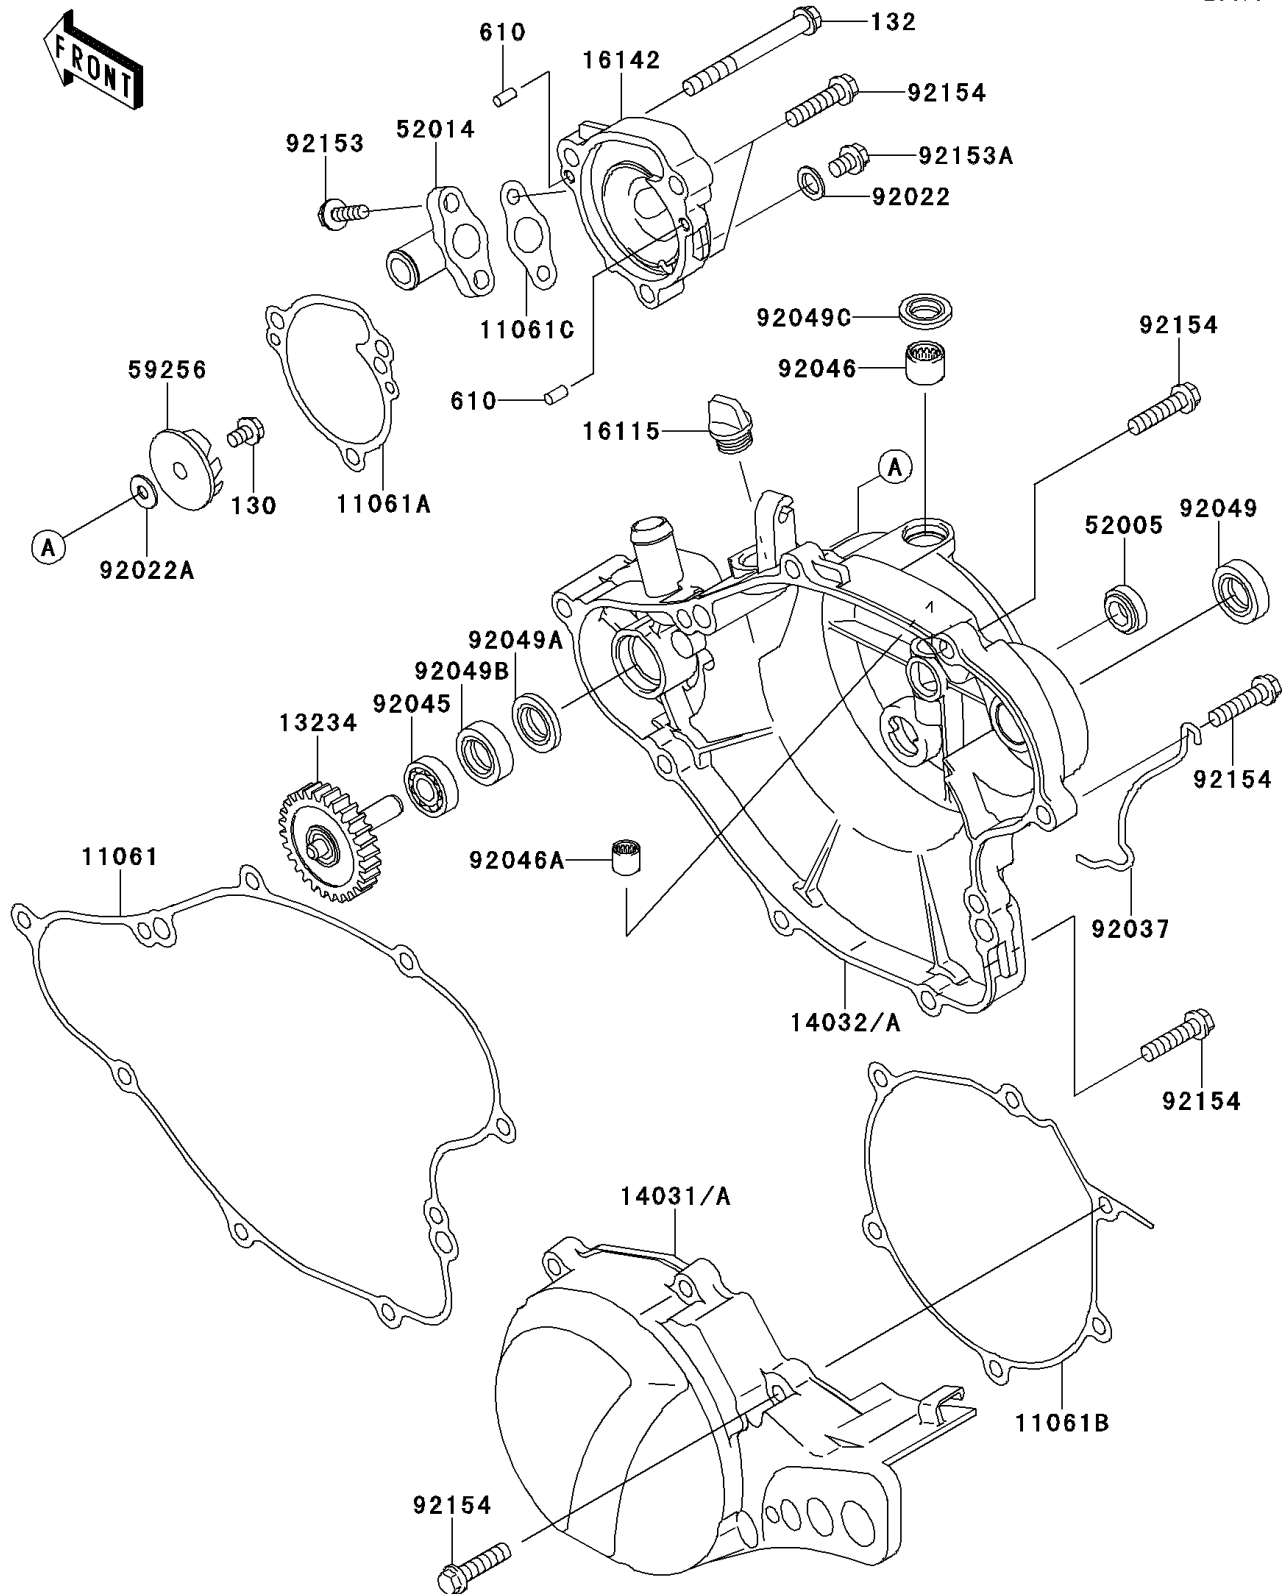

2010 KX65 (CANADA ONLY)

PARTS DIAGRAM

Engine Cover(s)

E1431

2010 KX65 (CANADA ONLY)

PARTS LIST

Engine Cover(s)

ITEM NAME	PART NUMBER	QUANTITY
-----------	-------------	----------
