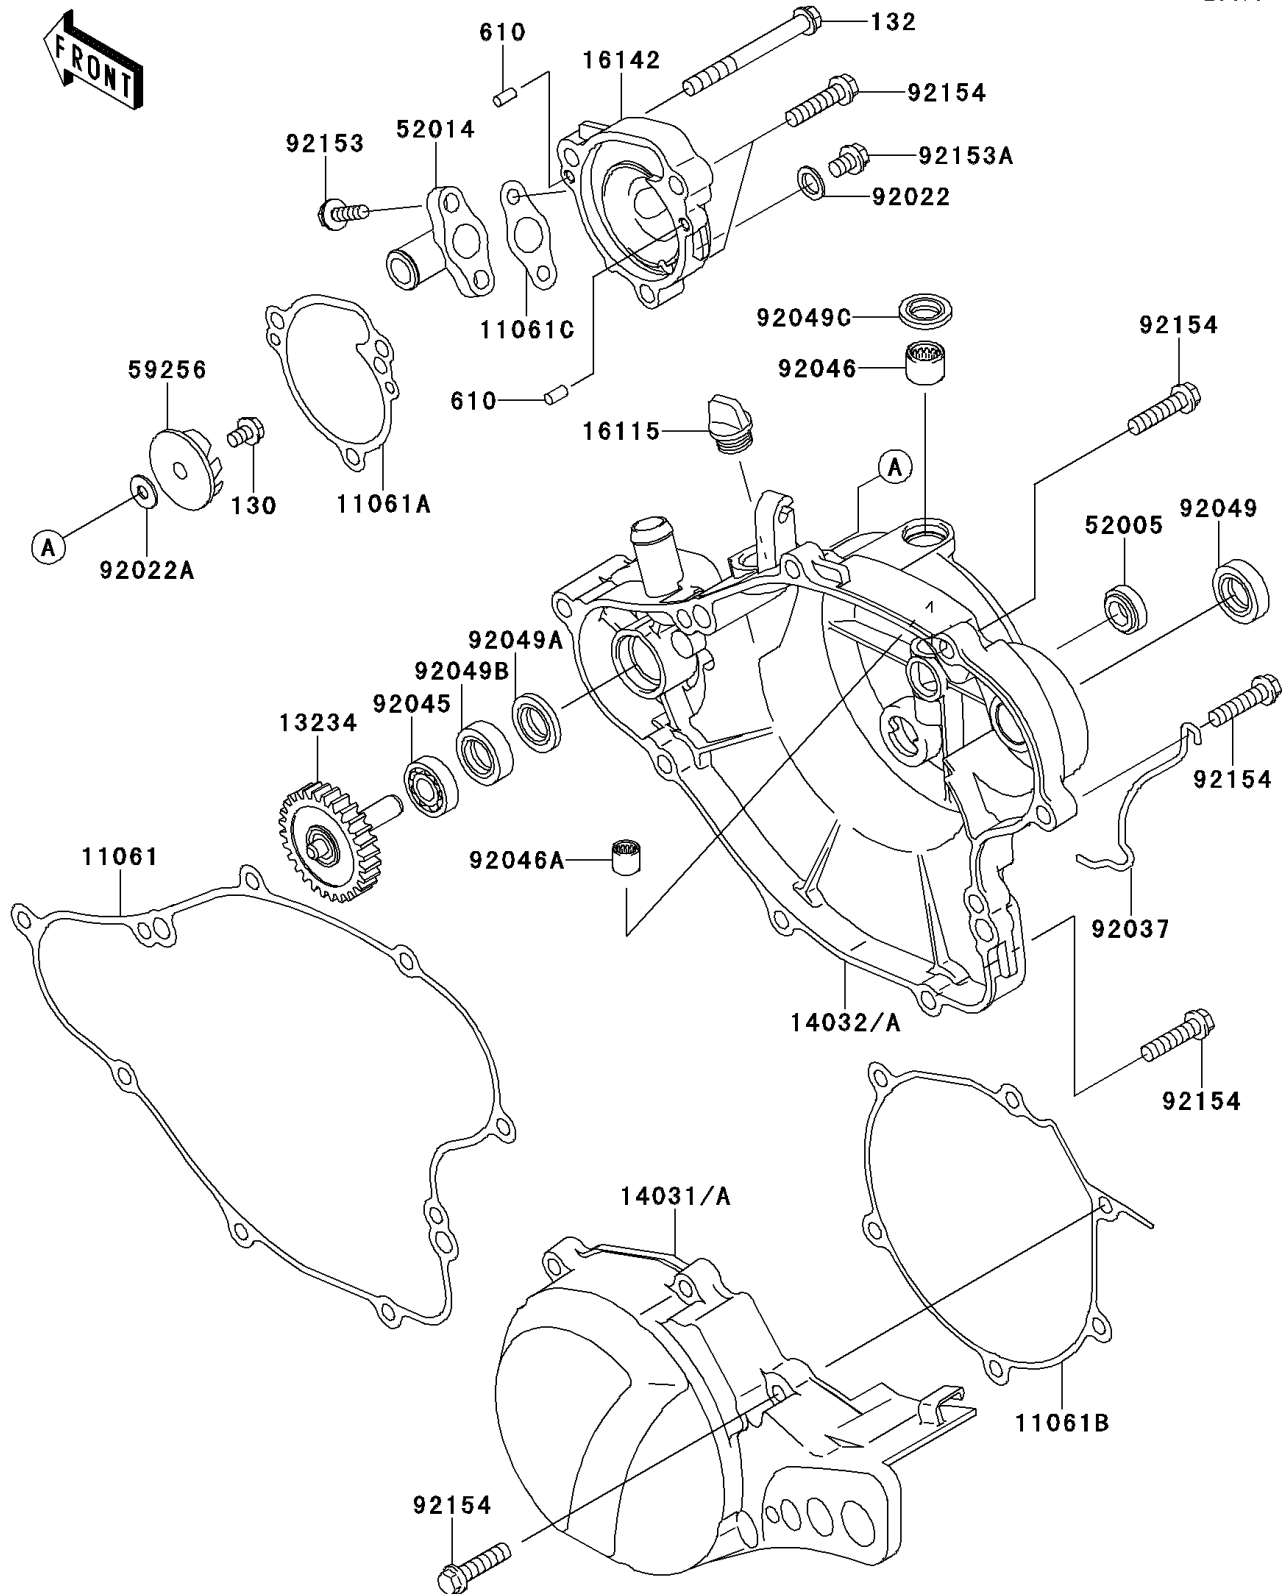

# 2010 KX65 (CANADA ONLY)

## PARTS DIAGRAM

### Engine Cover(s)

E1431

## PARTS LIST

Engine Cover(s)

**ITEM NAME**

**PART NUMBER**

**QUANTITY**

---