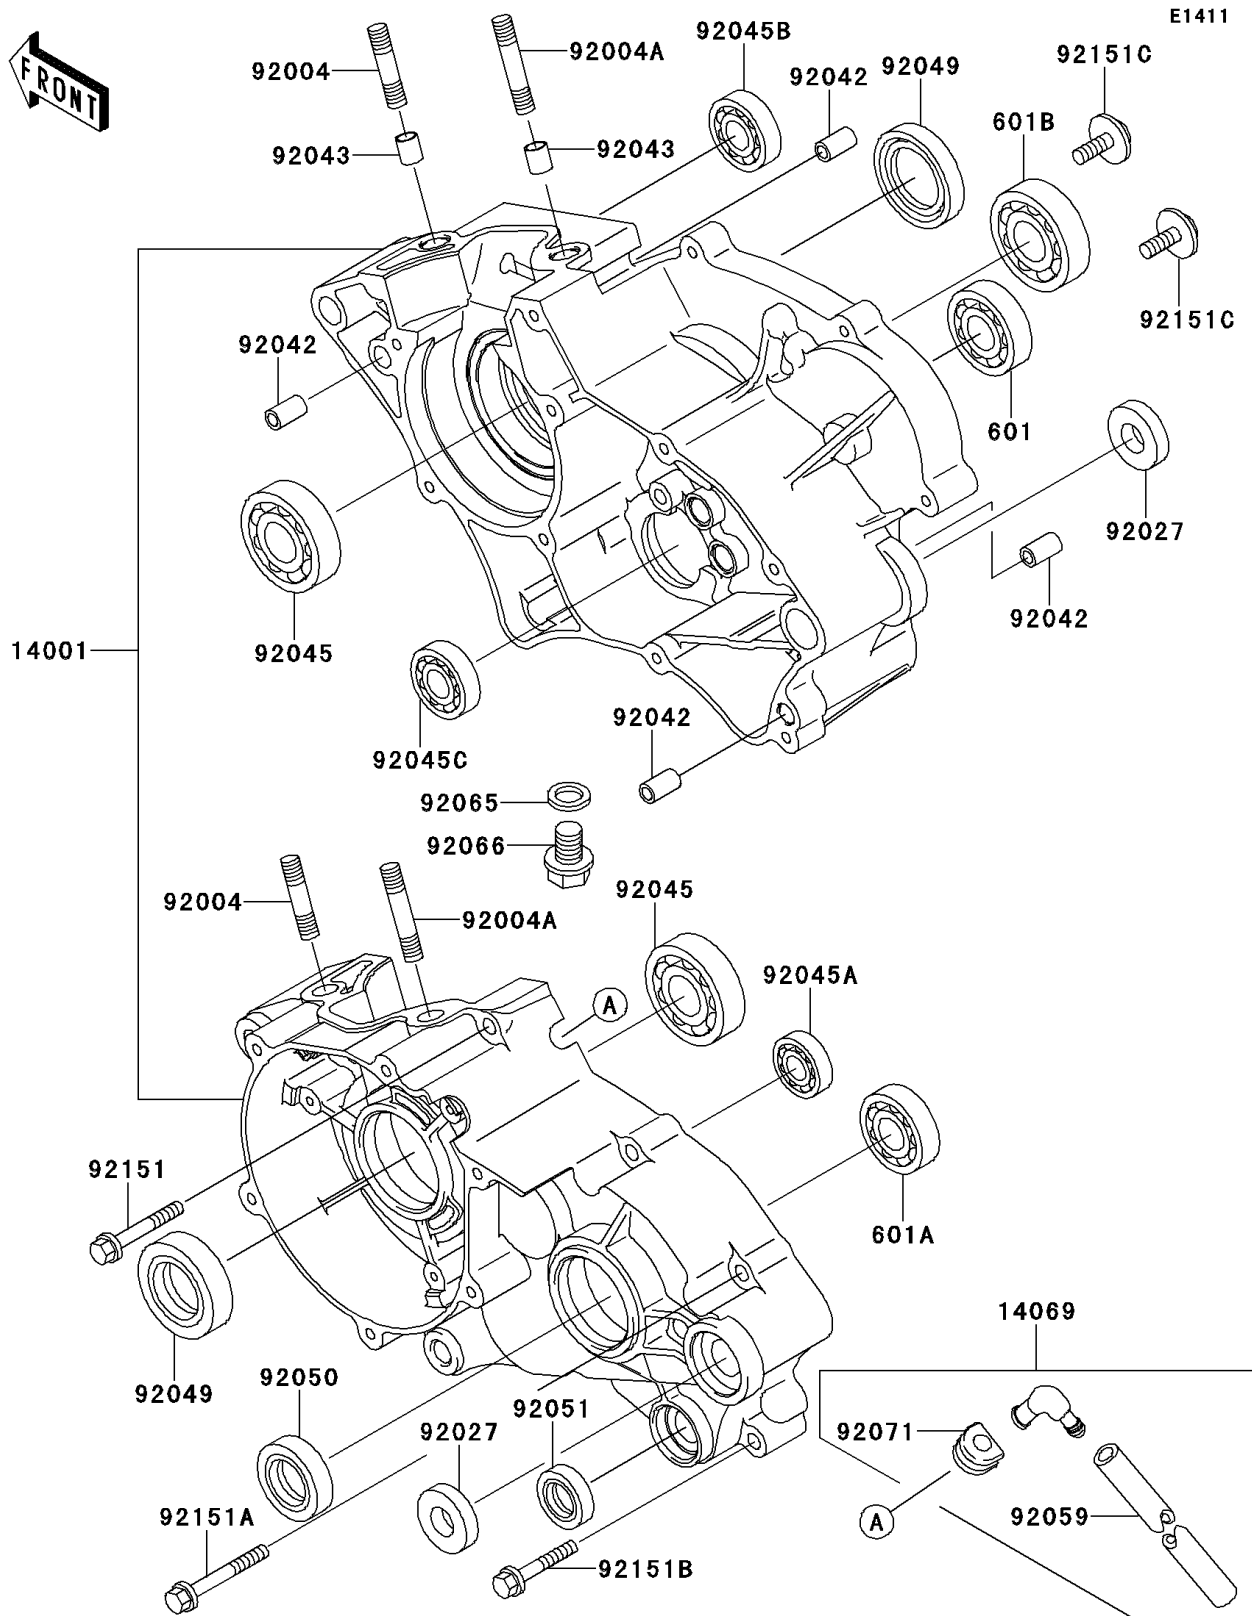

2012 KX™ 65

PARTS DIAGRAM

Crankcase

Kawasaki

Let the Good Times Roll®

2012 KX™ 65

PARTS LIST

Crankcase

Kawasaki

Let the Good Times Roll®

ITEM NAME

PART NUMBER

QUANTITY
