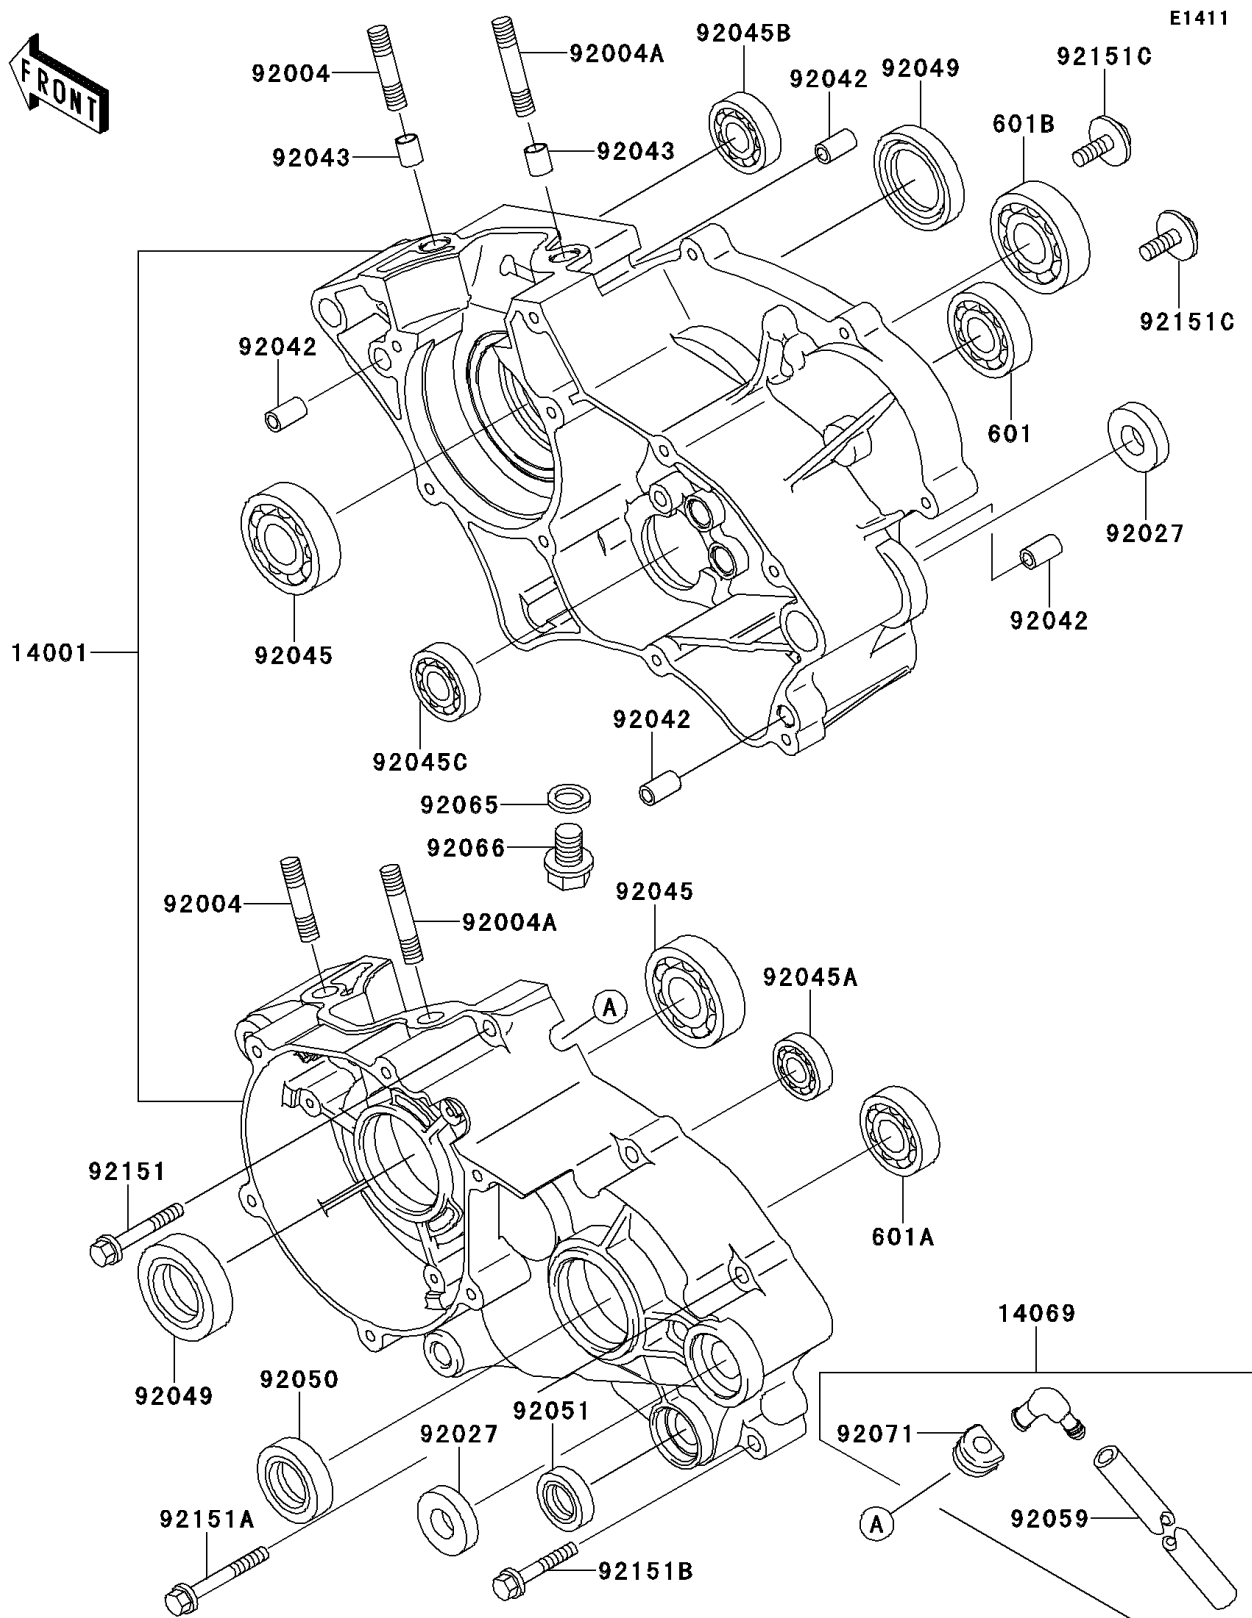

2010 KX65 (CANADA ONLY)

PARTS DIAGRAM

Crankcase

2010 KX65 (CANADA ONLY)

PARTS LIST

Crankcase

ITEM NAME

PART NUMBER

QUANTITY
