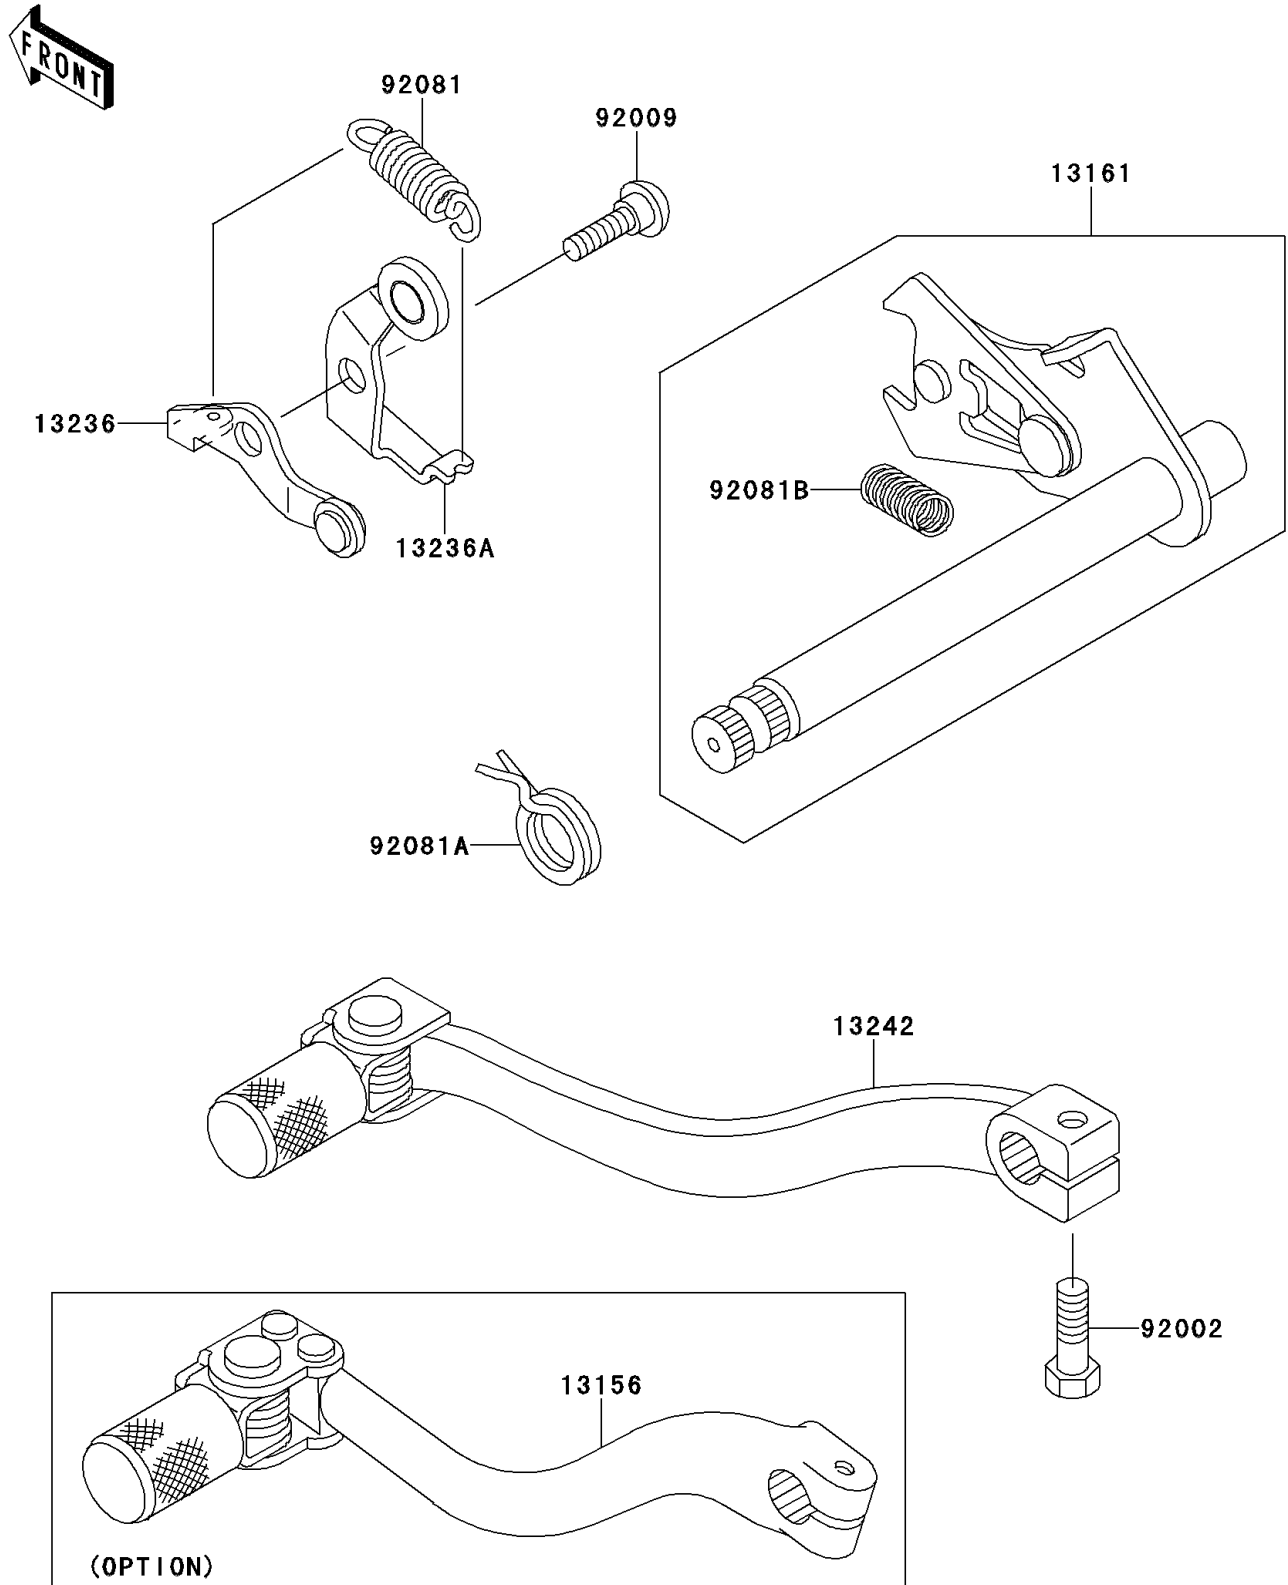

2014 KX™ 65

PARTS DIAGRAM

Gear Change Mechanism

E1370

2014 KX™ 65

PARTS LIST

Gear Change Mechanism

ITEM NAME

PART NUMBER

QUANTITY
