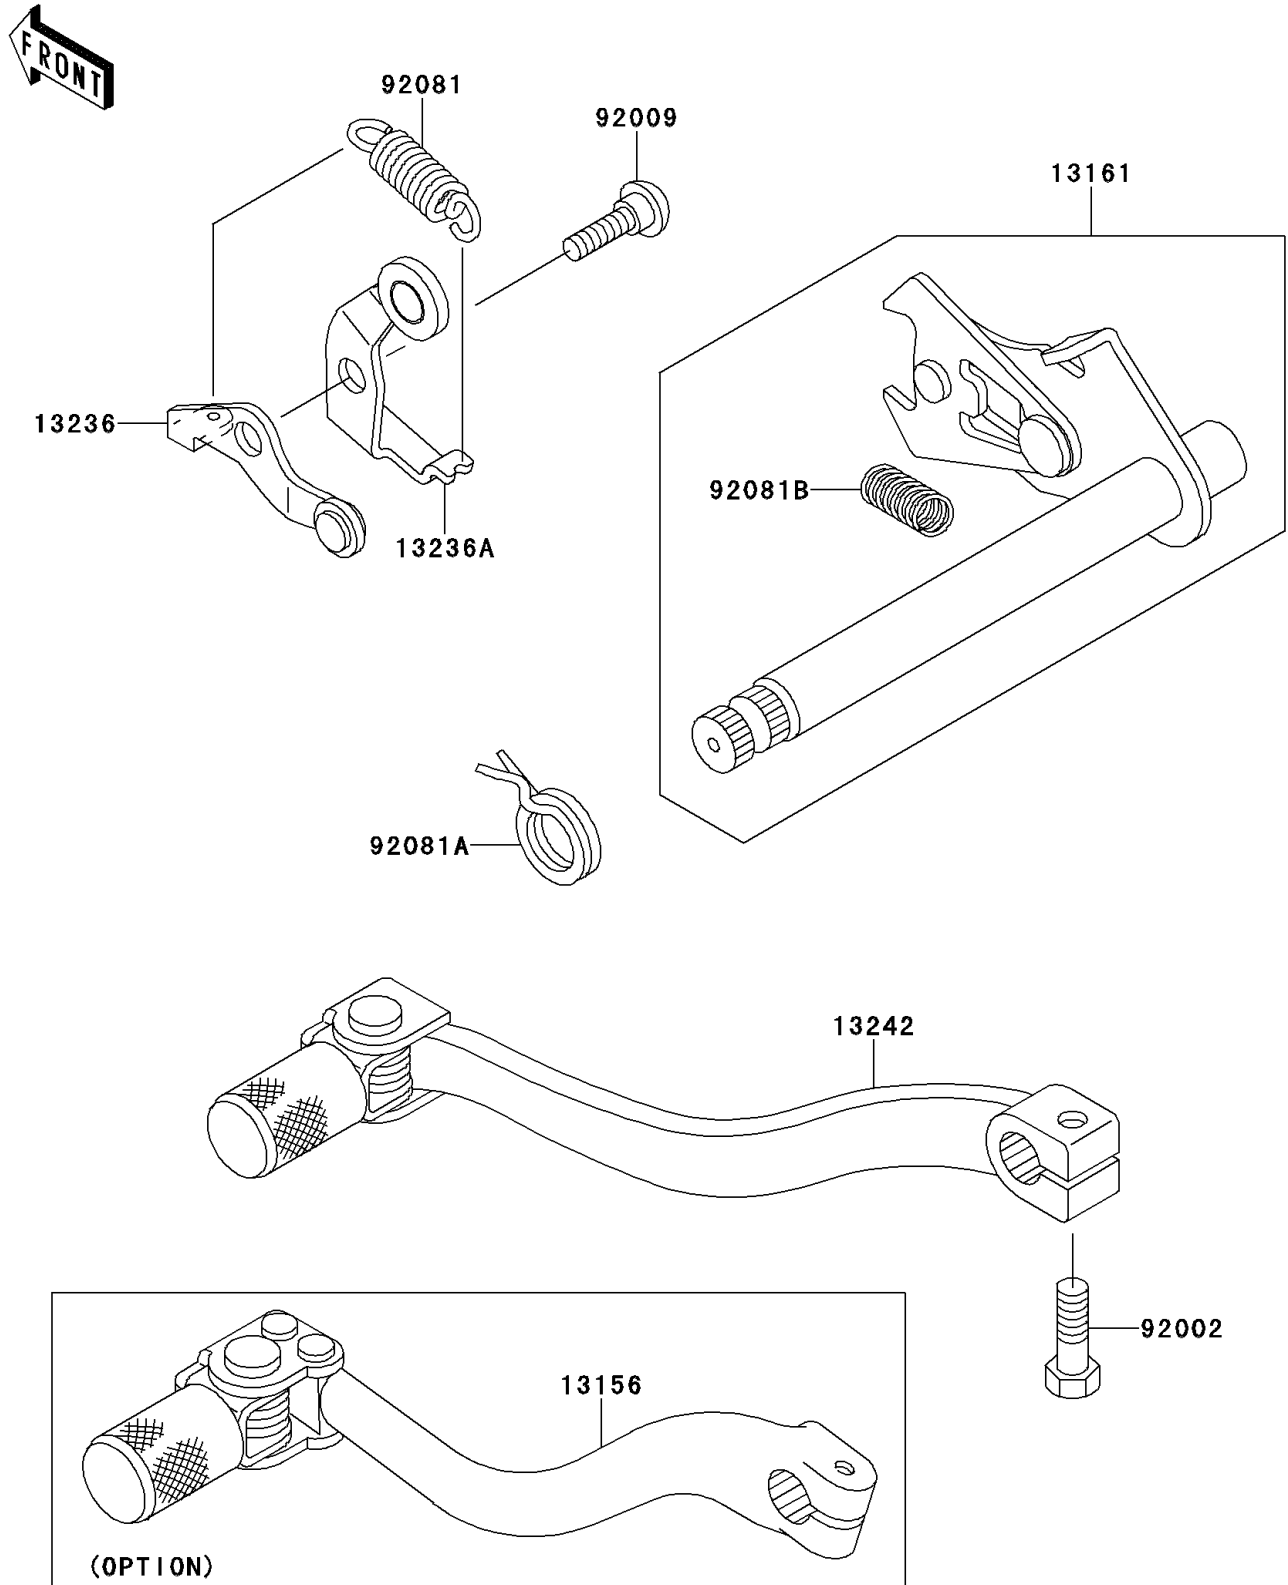

2010 KX65 (CANADA ONLY)

PARTS DIAGRAM

Gear Change Mechanism

E1370

2010 KX65 (CANADA ONLY)

PARTS LIST

Gear Change Mechanism

ITEM NAME

PART NUMBER

QUANTITY
