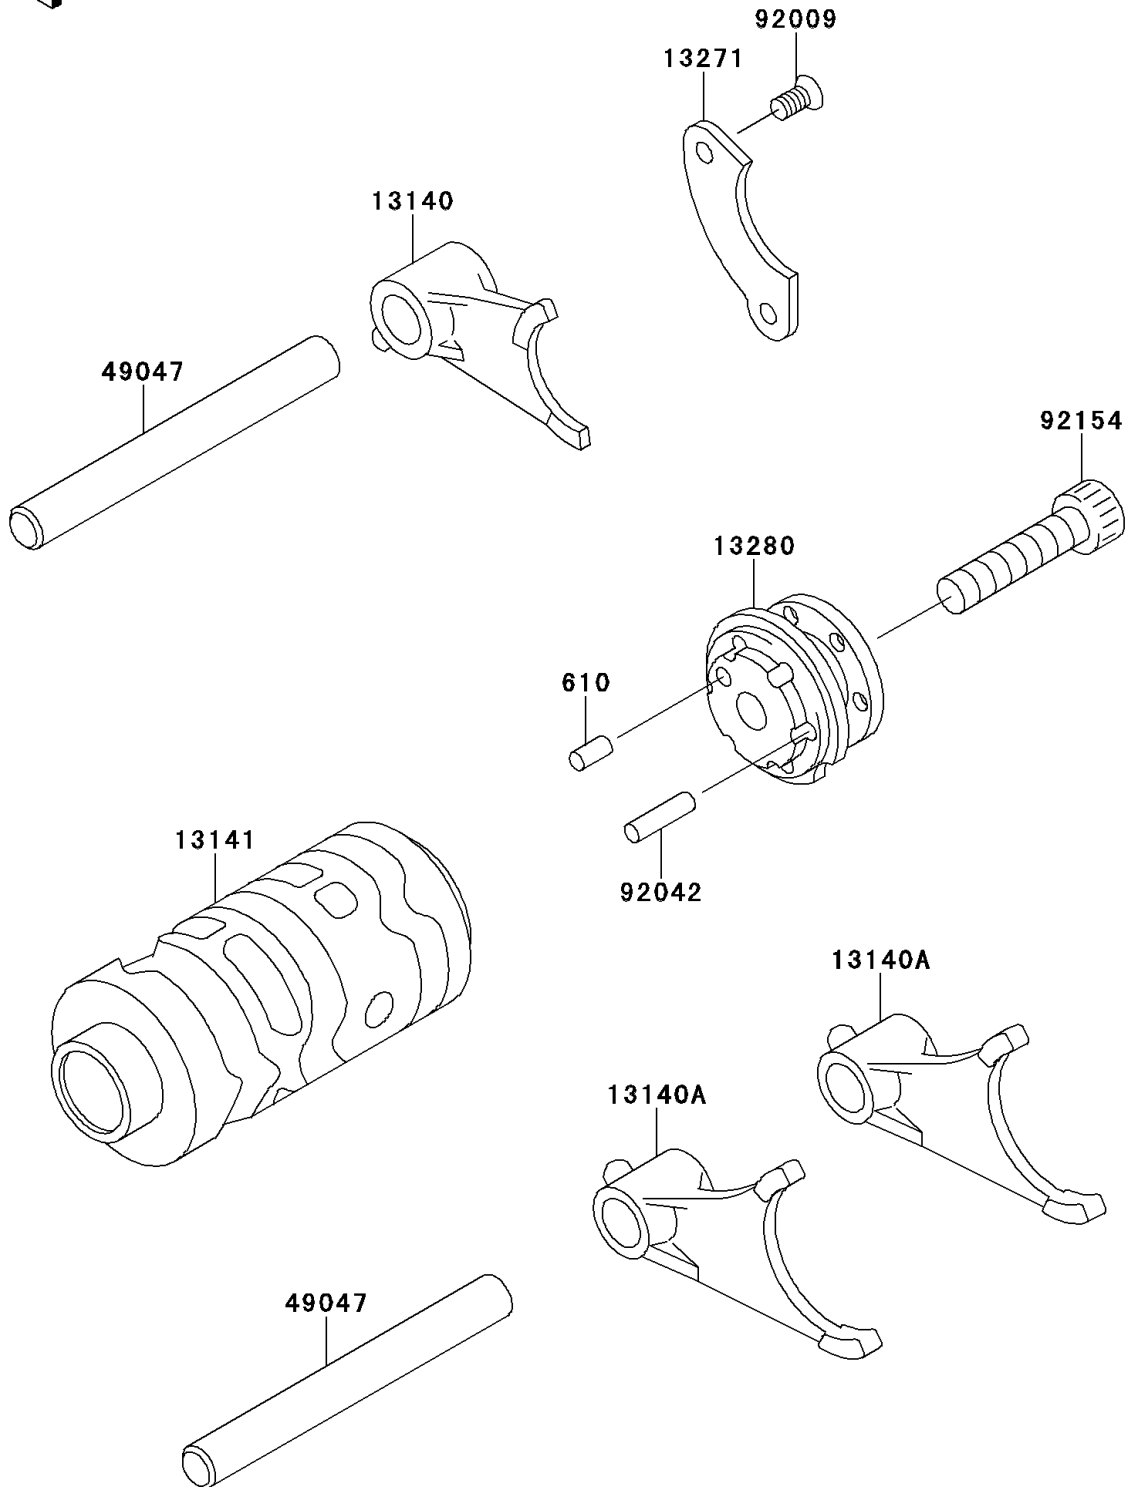

2014 KX™ 65

PARTS DIAGRAM

Gear Change Drum/Shift Fork(s)

E1362

2014 KX™ 65

PARTS LIST

Gear Change Drum/Shift Fork(s)

ITEM NAME

PART NUMBER

QUANTITY
