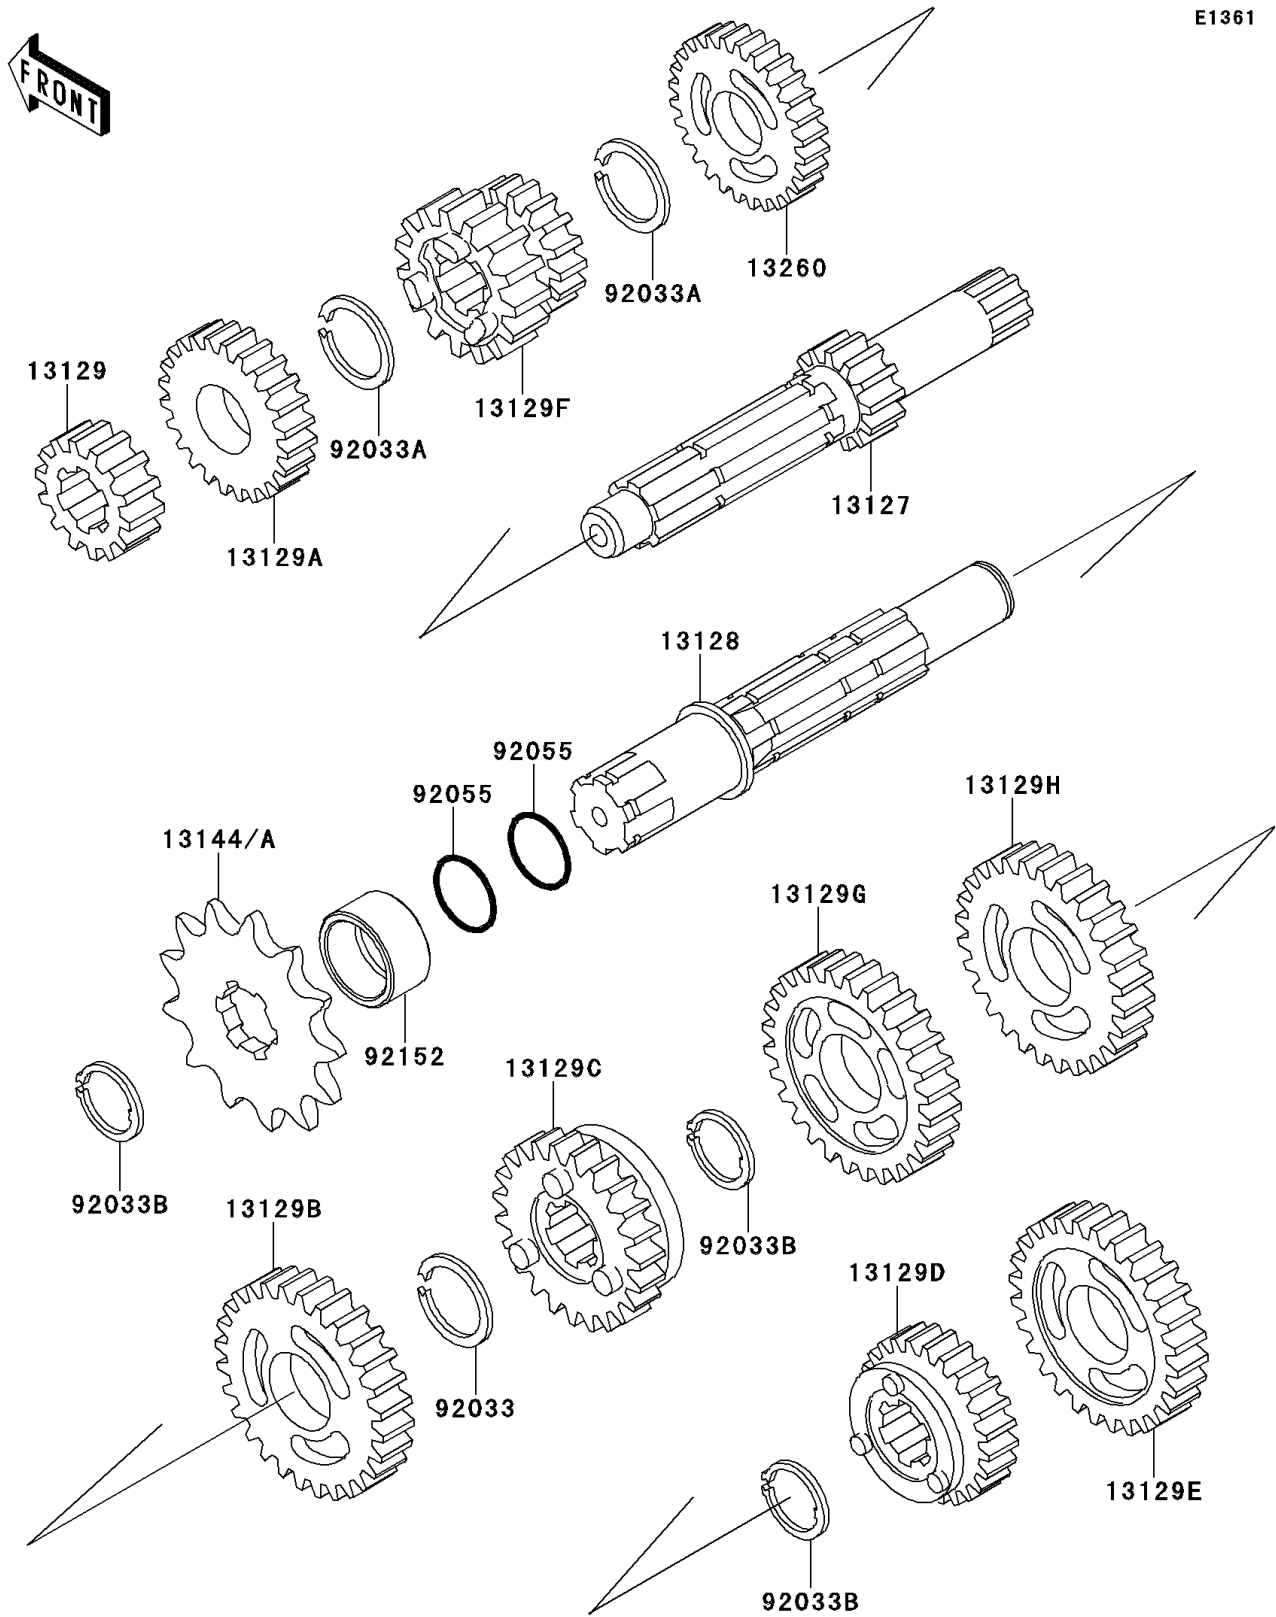

2013 KX™ 65

PARTS DIAGRAM

Transmission

E1361

2013 KX™ 65

PARTS LIST

Transmission

ITEM NAME

PART NUMBER

QUANTITY
