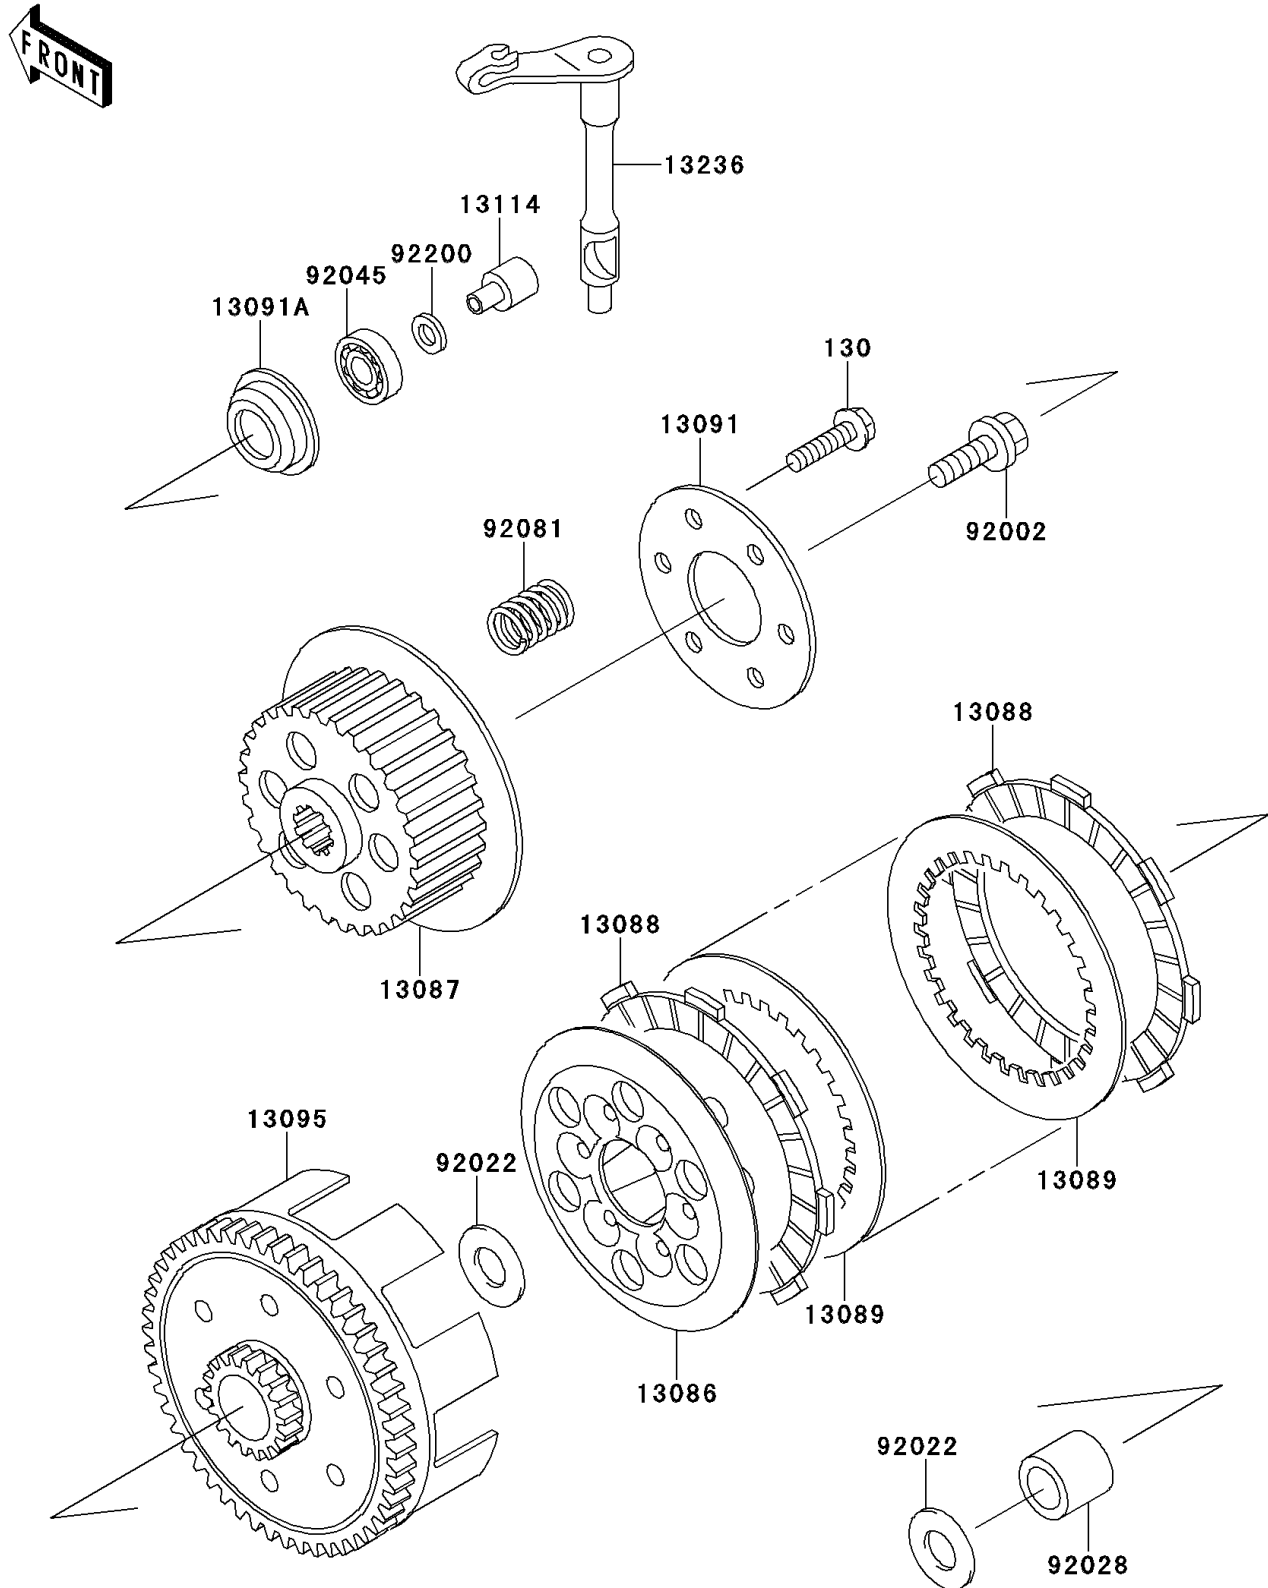

2010 KX65 (CANADA ONLY)

PARTS DIAGRAM

Clutch

E1350

2010 KX65 (CANADA ONLY)

PARTS LIST

Clutch

ITEM NAME

PART NUMBER

QUANTITY
