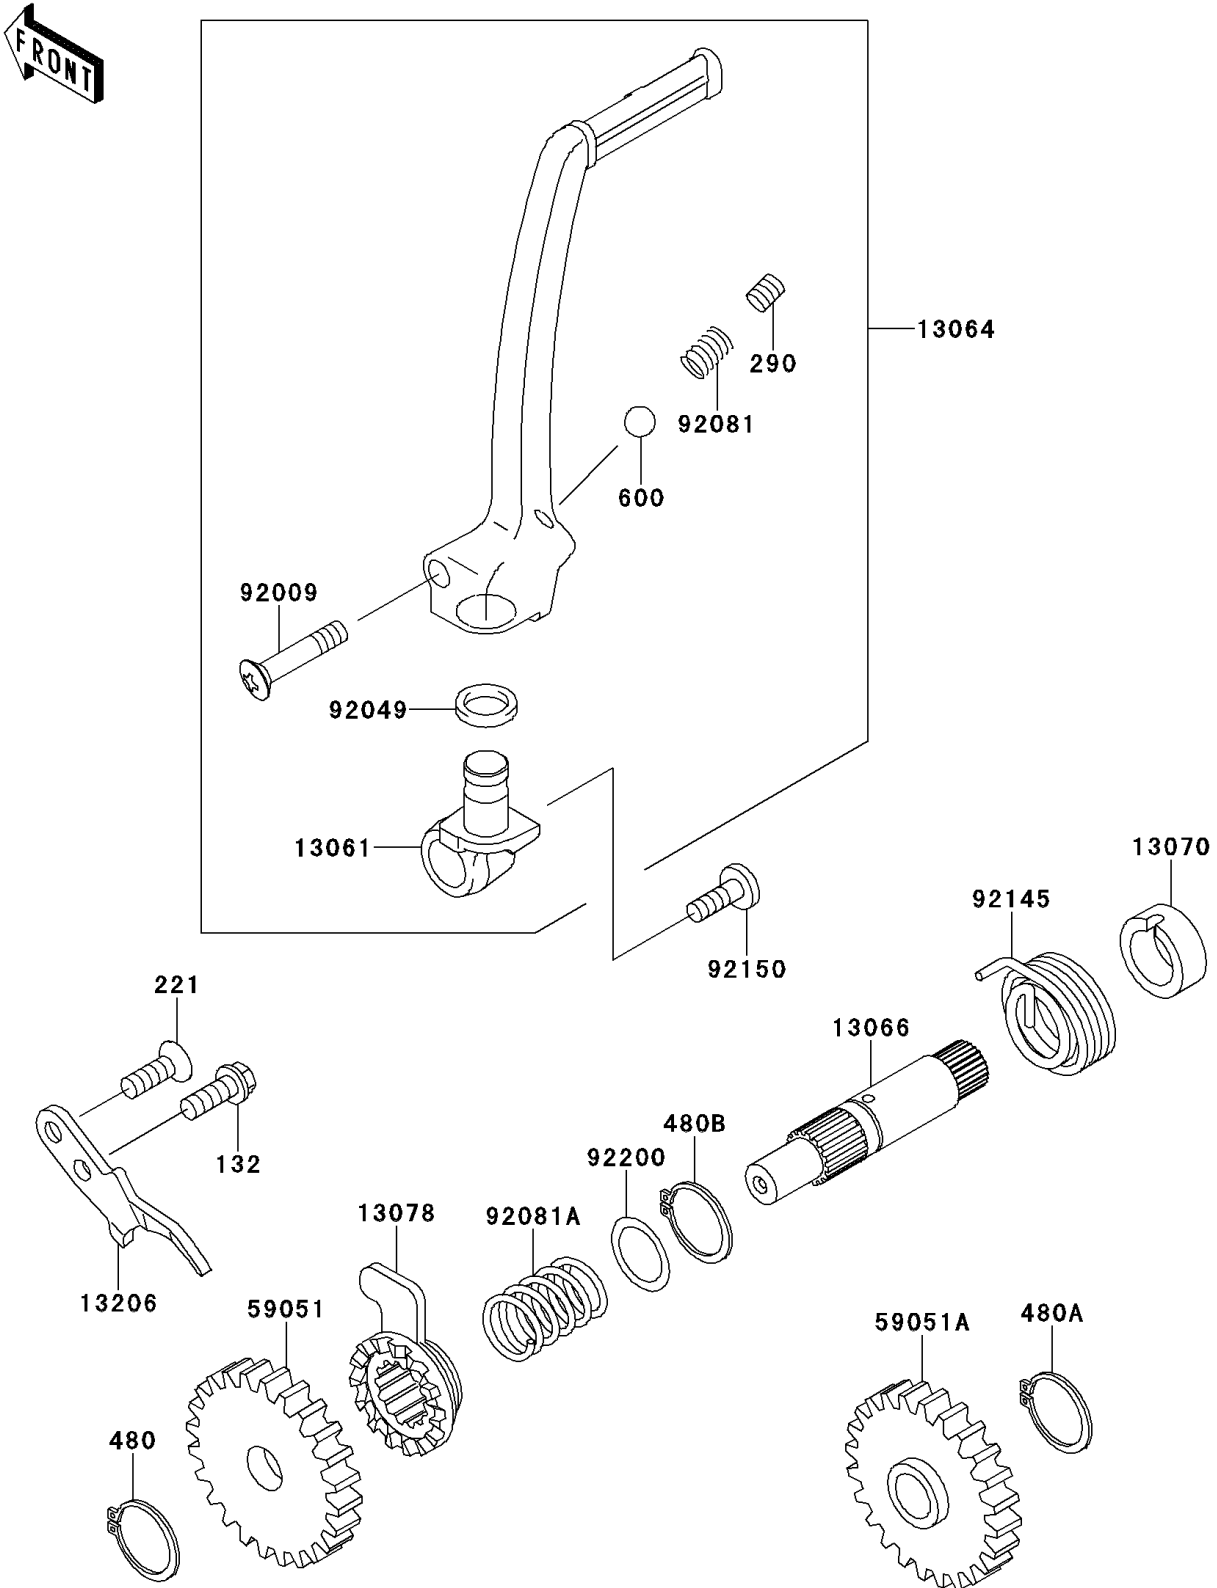

2010 KX65 (CANADA ONLY)

PARTS DIAGRAM

Kickstarter Mechanism

E1340

2010 KX65 (CANADA ONLY)

PARTS LIST

Kickstarter Mechanism

ITEM NAME

PART NUMBER

QUANTITY
