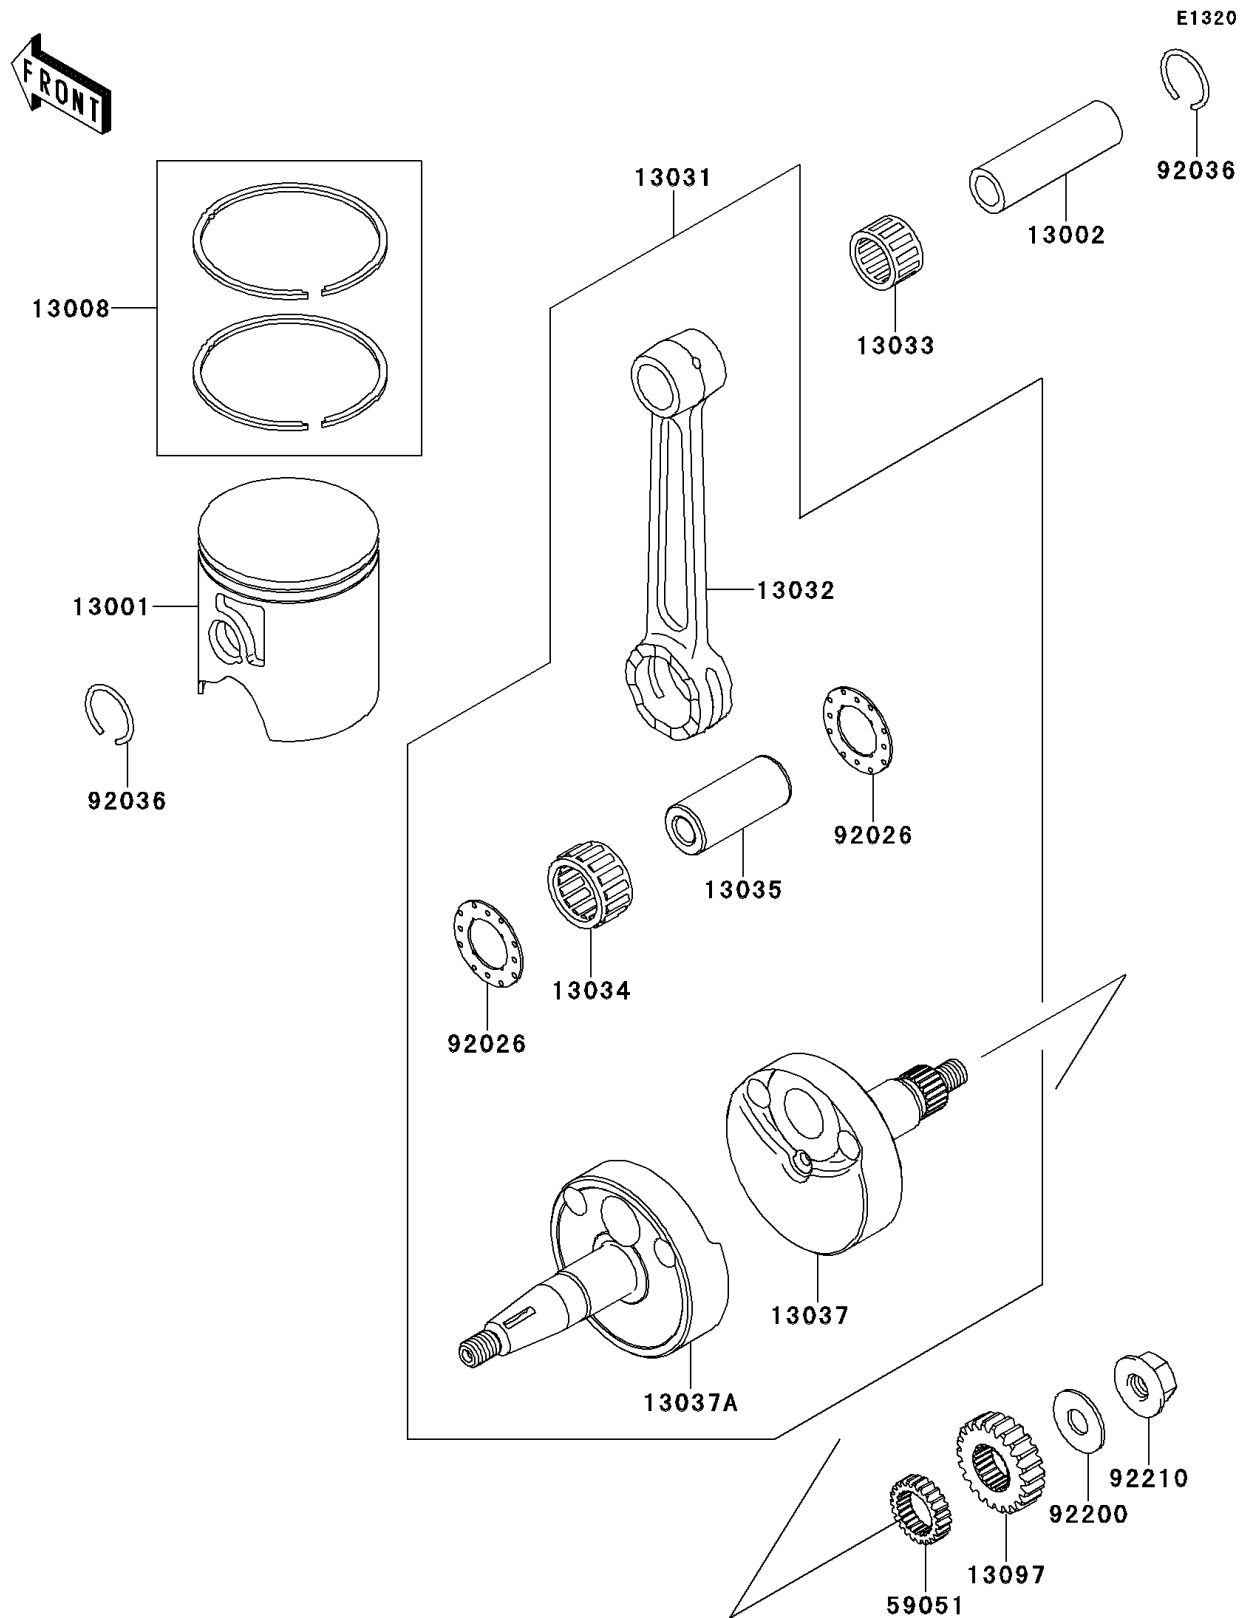

2010 KX65 (CANADA ONLY)

PARTS DIAGRAM

Crankshaft/Piston(s)

2010 KX65 (CANADA ONLY)

PARTS LIST

Crankshaft/Piston(s)

ITEM NAME

PART NUMBER

QUANTITY
