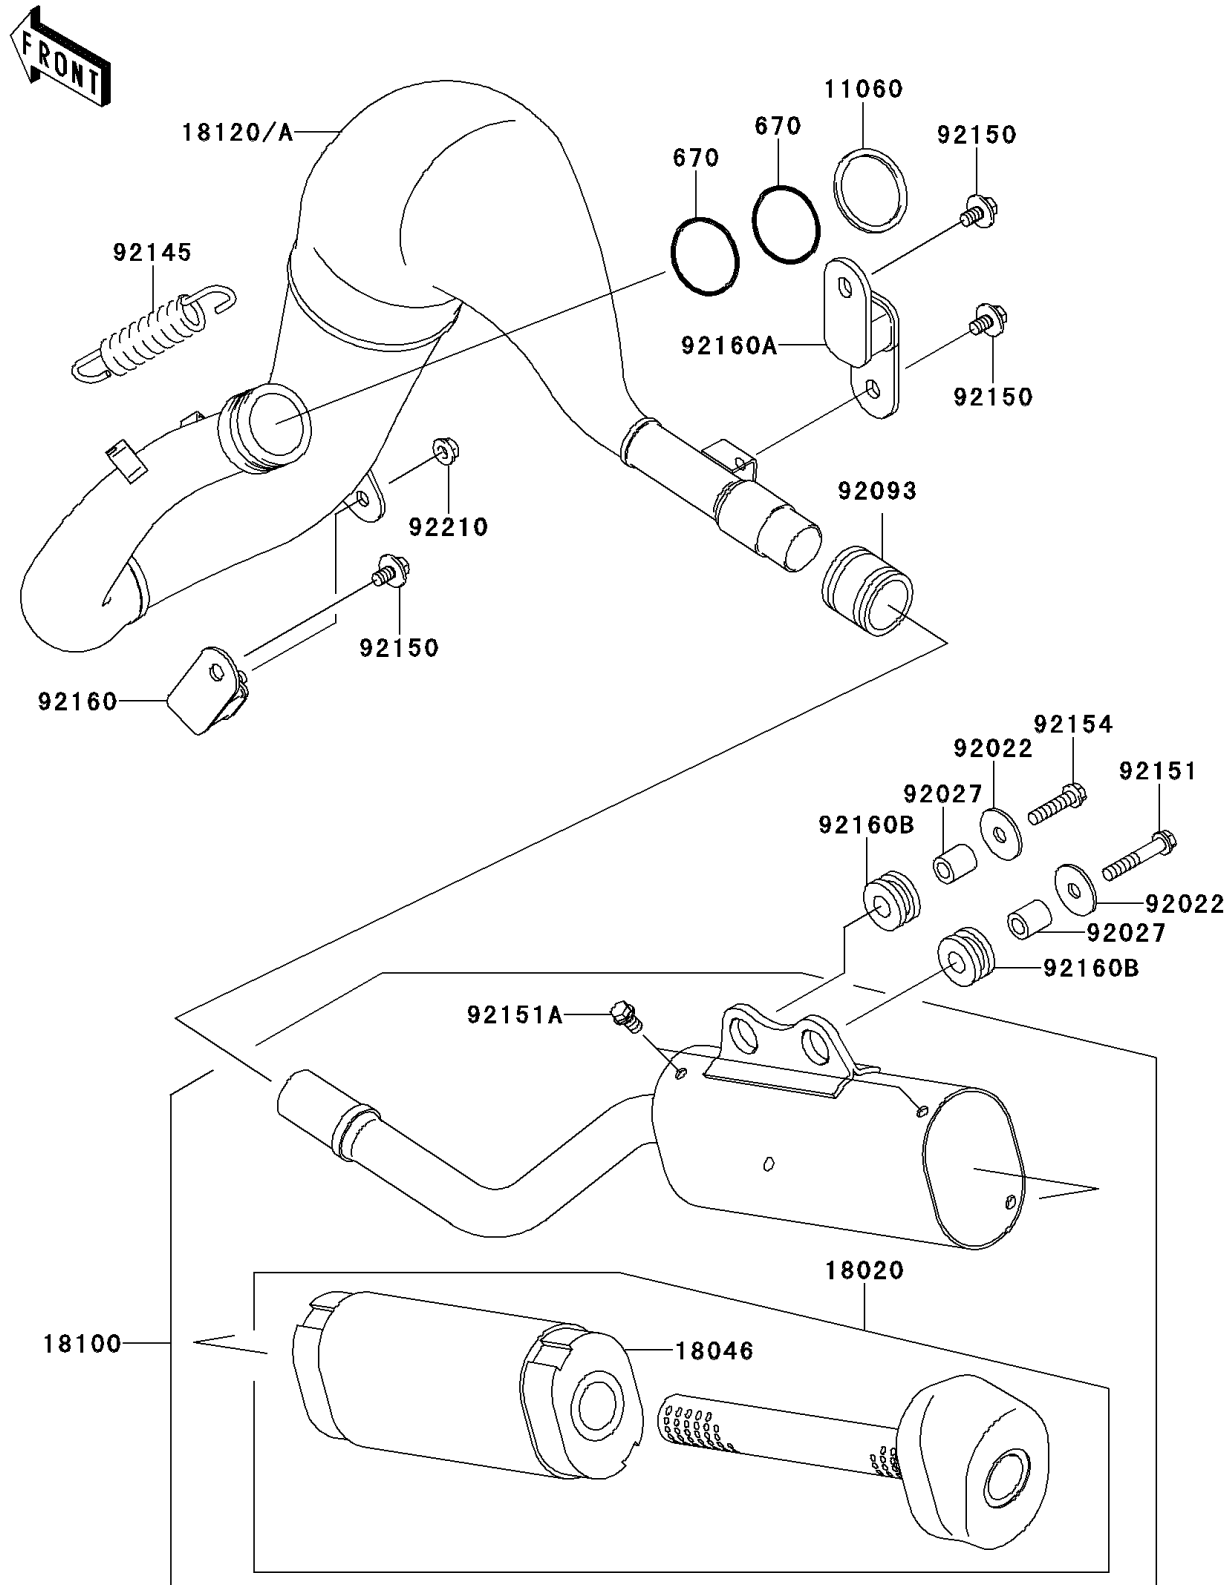

2014 KX™ 65

PARTS DIAGRAM

Muffler(s)

E1140

2014 KX™ 65

PARTS LIST

Muffler(s)

Kawasaki

Let the Good Times Roll®

ITEM NAME

PART NUMBER

QUANTITY
