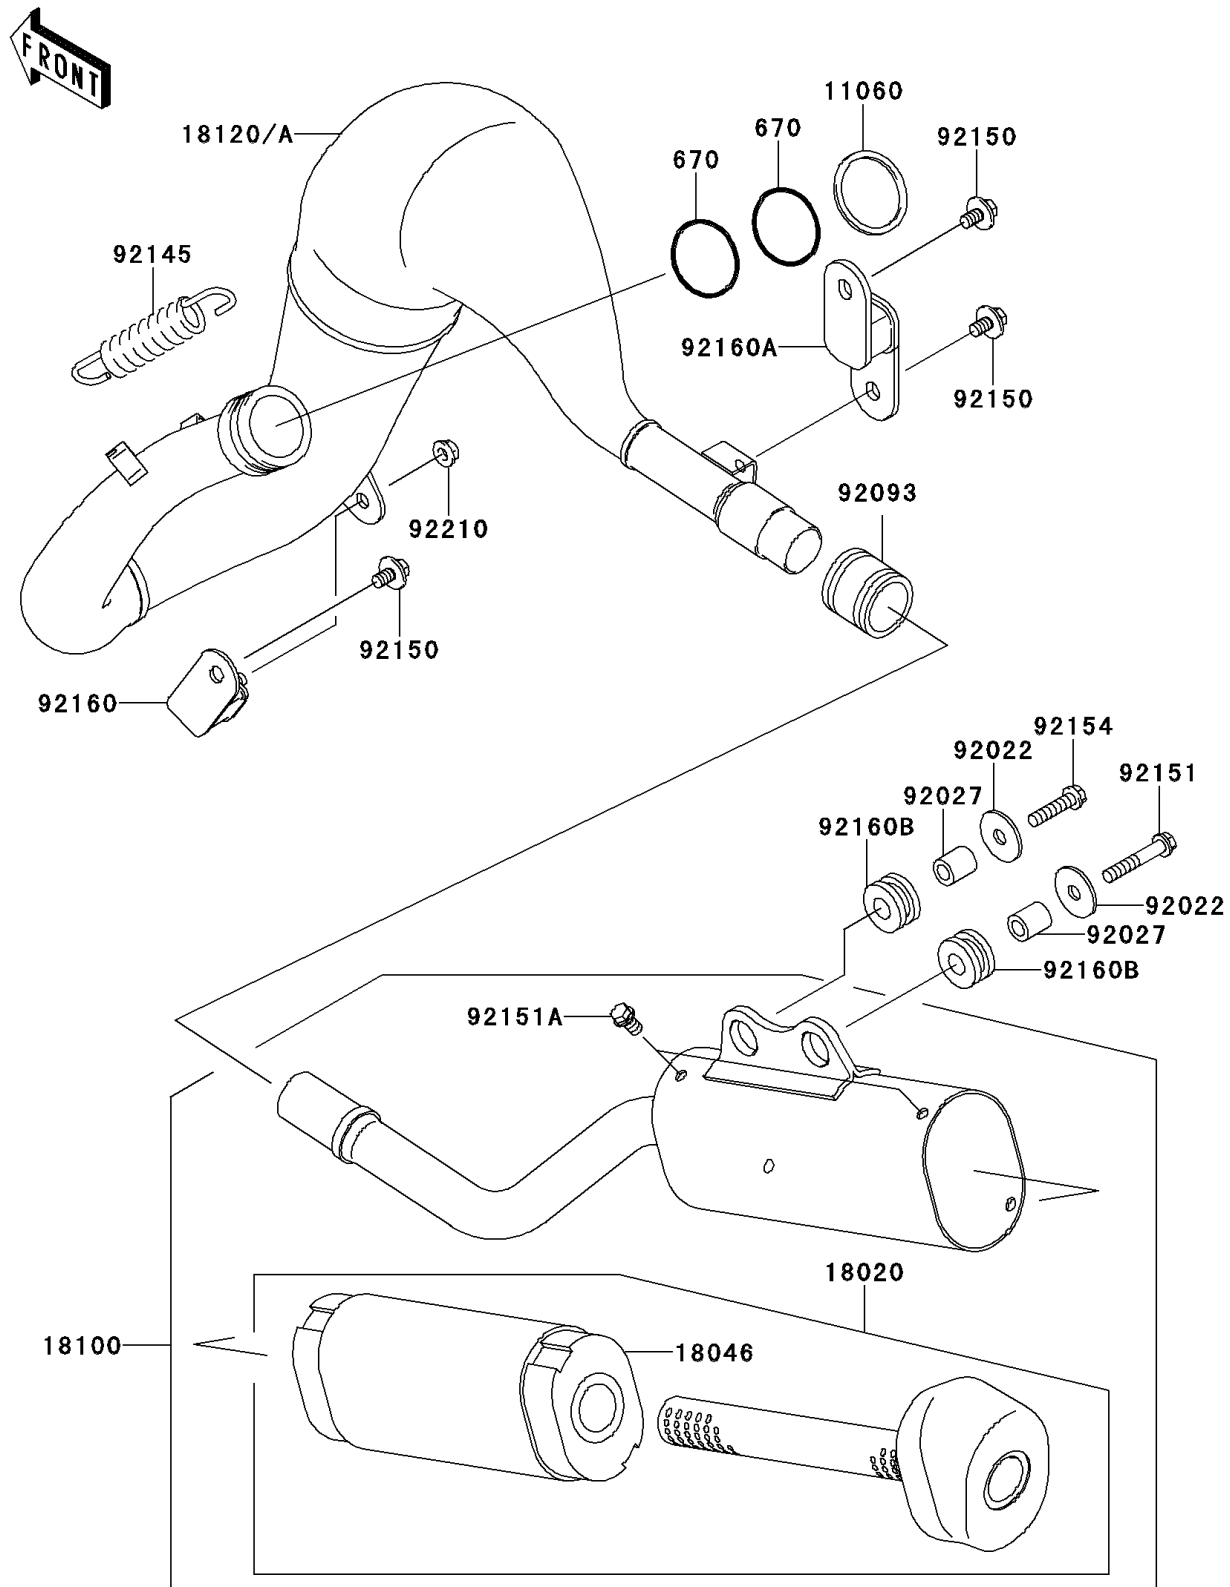

2010 KX65 (CANADA ONLY)

PARTS DIAGRAM

Muffler(s)

E1140

2010 KX65 (CANADA ONLY)

PARTS LIST

Muffler(s)

ITEM NAME	PART NUMBER	QUANTITY
-----------	-------------	----------
