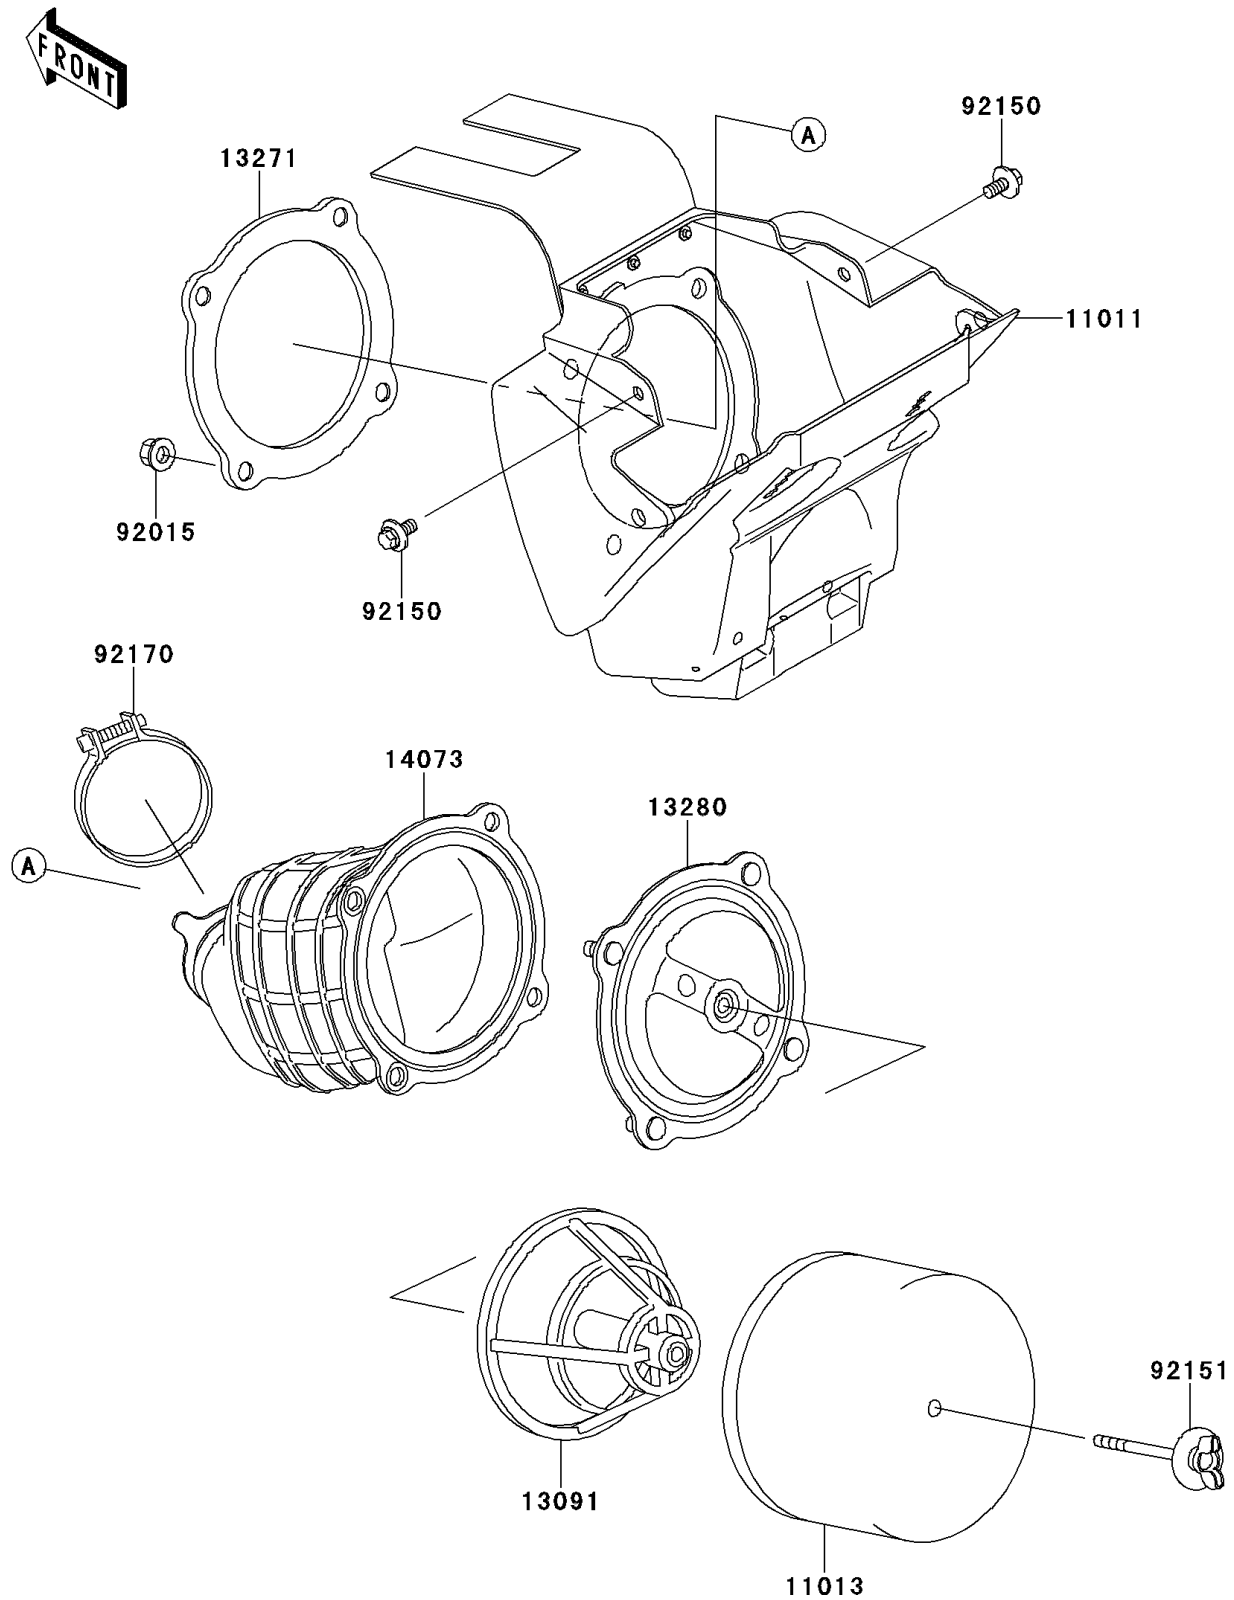

2010 KX65 (CANADA ONLY)

PARTS DIAGRAM

Air Cleaner

E1130

2010 KX65 (CANADA ONLY)

PARTS LIST

Air Cleaner

ITEM NAME

PART NUMBER

QUANTITY
