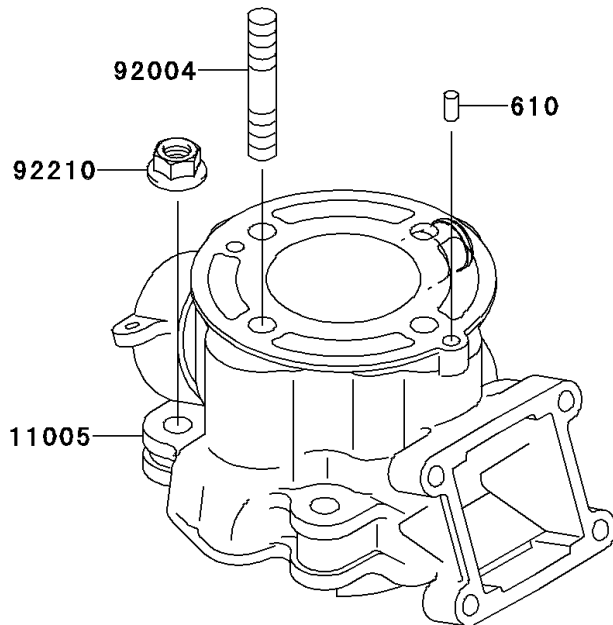

2013 KX™ 65

PARTS DIAGRAM

Cylinder Head/Cylinder

E1110

2013 KX™ 65

PARTS LIST

Cylinder Head/Cylinder

Kawasaki

Let the Good Times Roll®

ITEM NAME

PART NUMBER

QUANTITY
