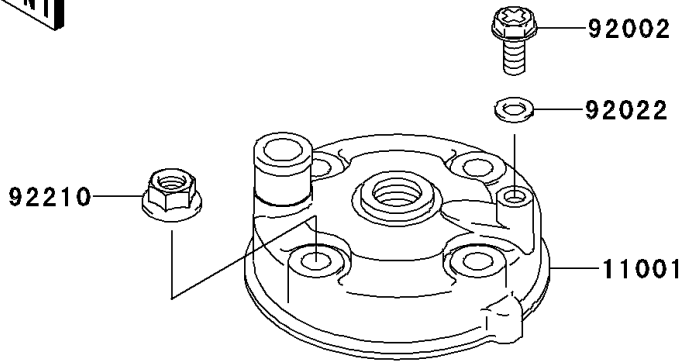

2013 KX™ 65

PARTS DIAGRAM

Cylinder Head/Cylinder

E1110

2013 KX™ 65

PARTS LIST

Cylinder Head/Cylinder

Kawasaki

Let the Good Times Roll®

ITEM NAME

PART NUMBER

QUANTITY
