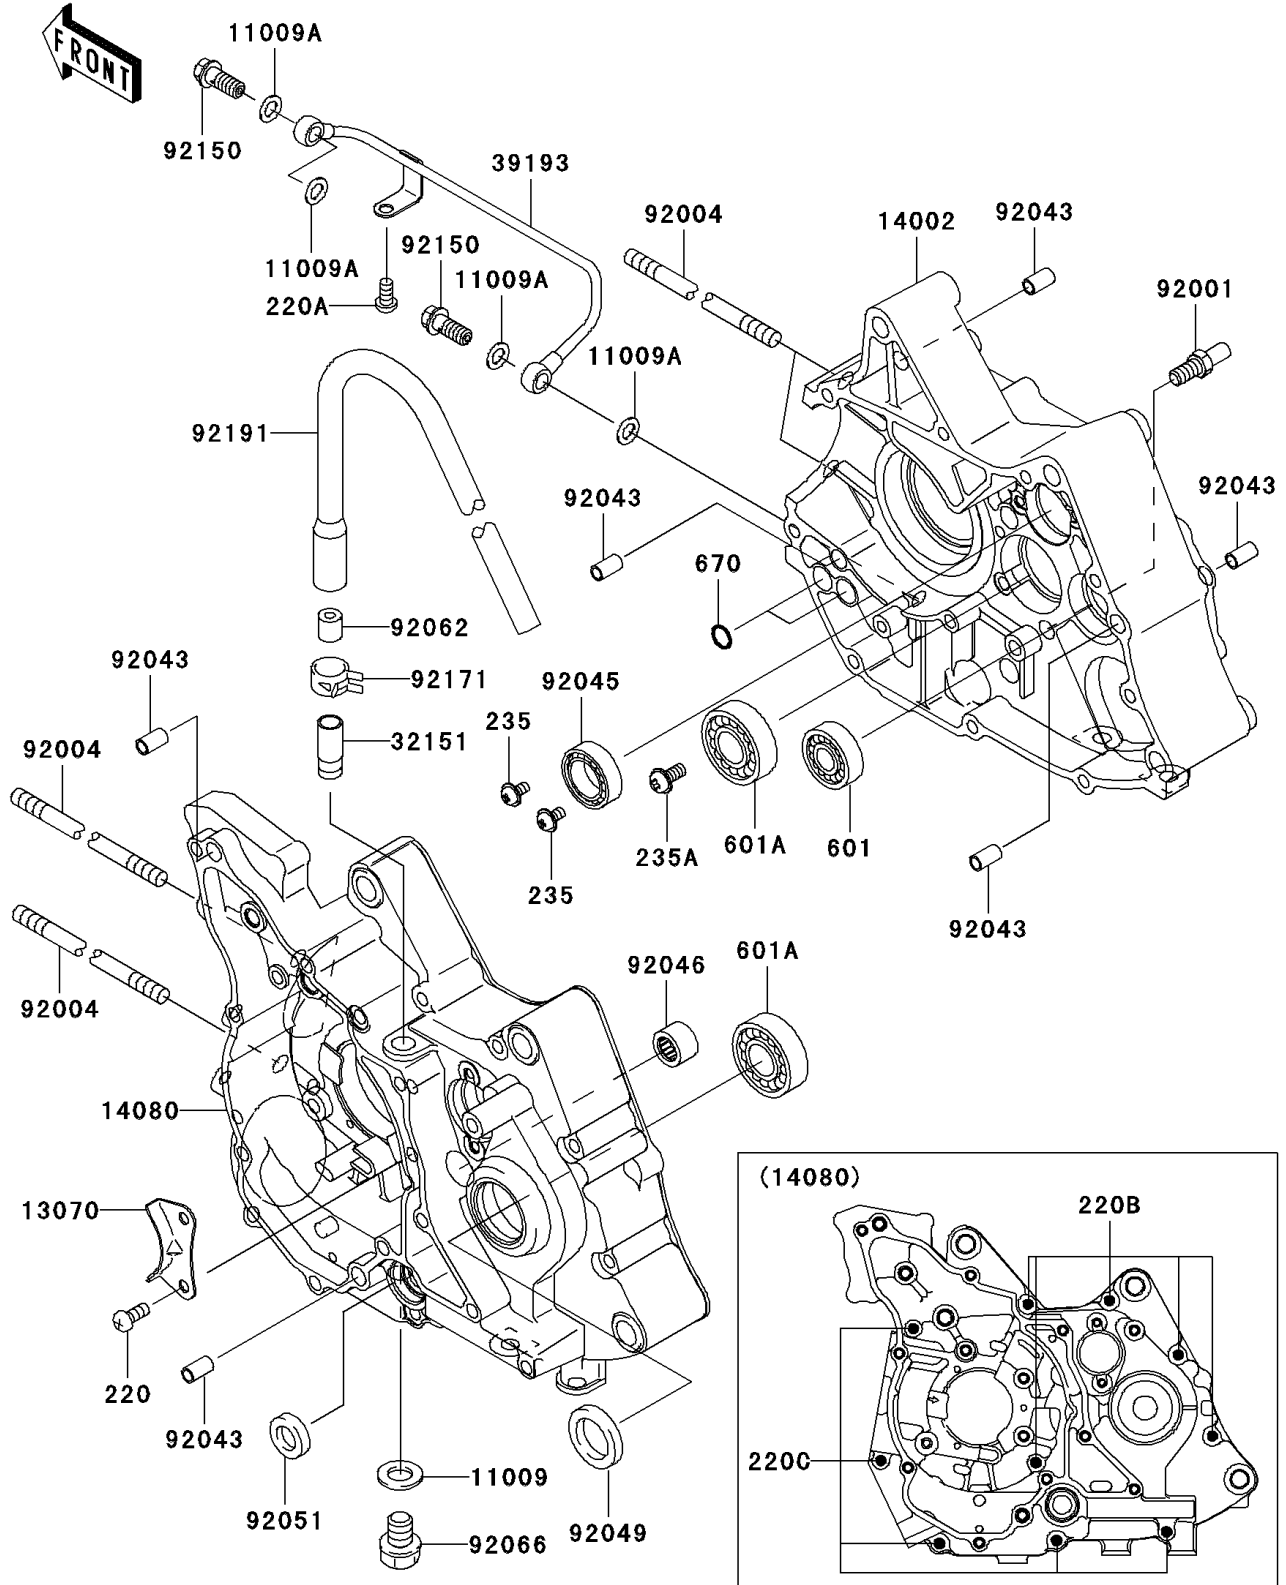

2006 KLX110

PARTS DIAGRAM

Crankcase

E1411

2006 KLX110

PARTS LIST

Crankcase

Kawasaki

Let the Good Times Roll®

ITEM NAME

PART NUMBER

QUANTITY
