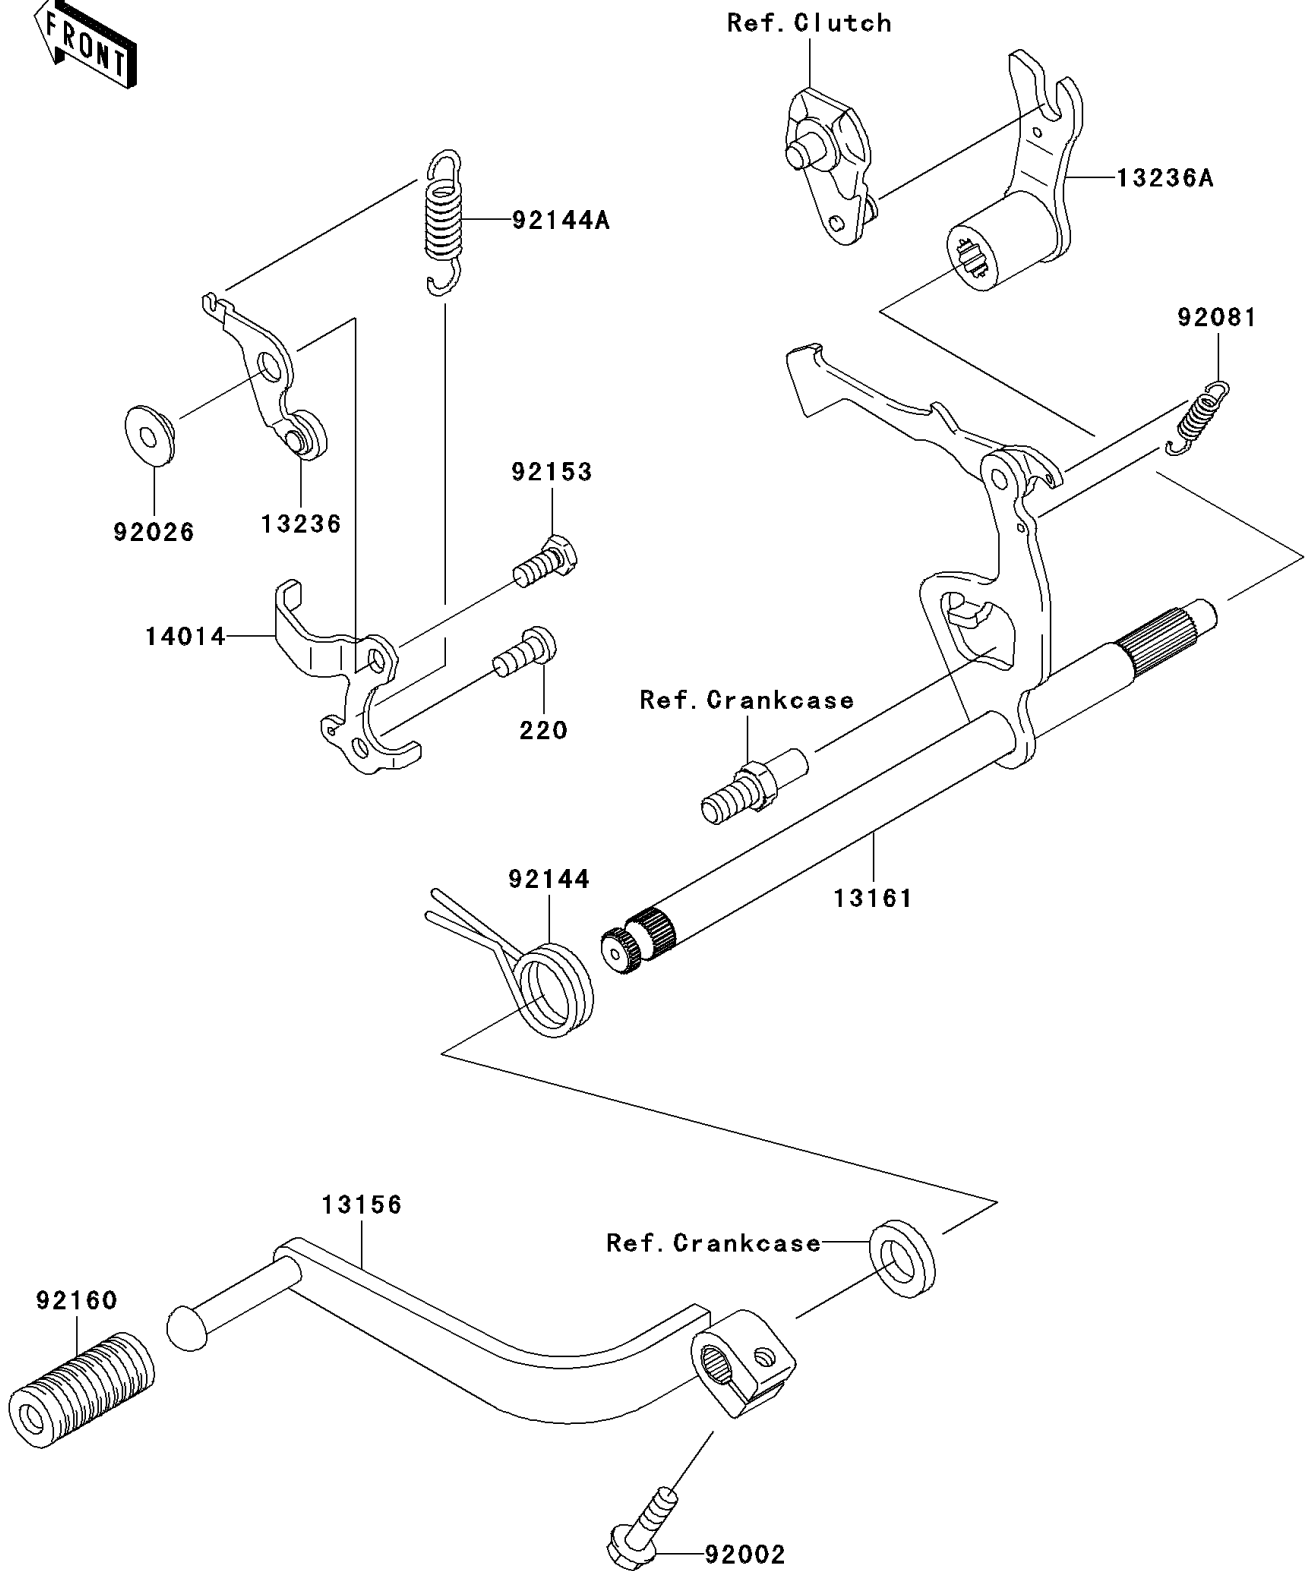

2006 KLX110

PARTS DIAGRAM

Gear Change Mechanism

E1370

2006 KLX110

PARTS LIST

Gear Change Mechanism

ITEM NAME	PART NUMBER	QUANTITY
-----------	-------------	----------
