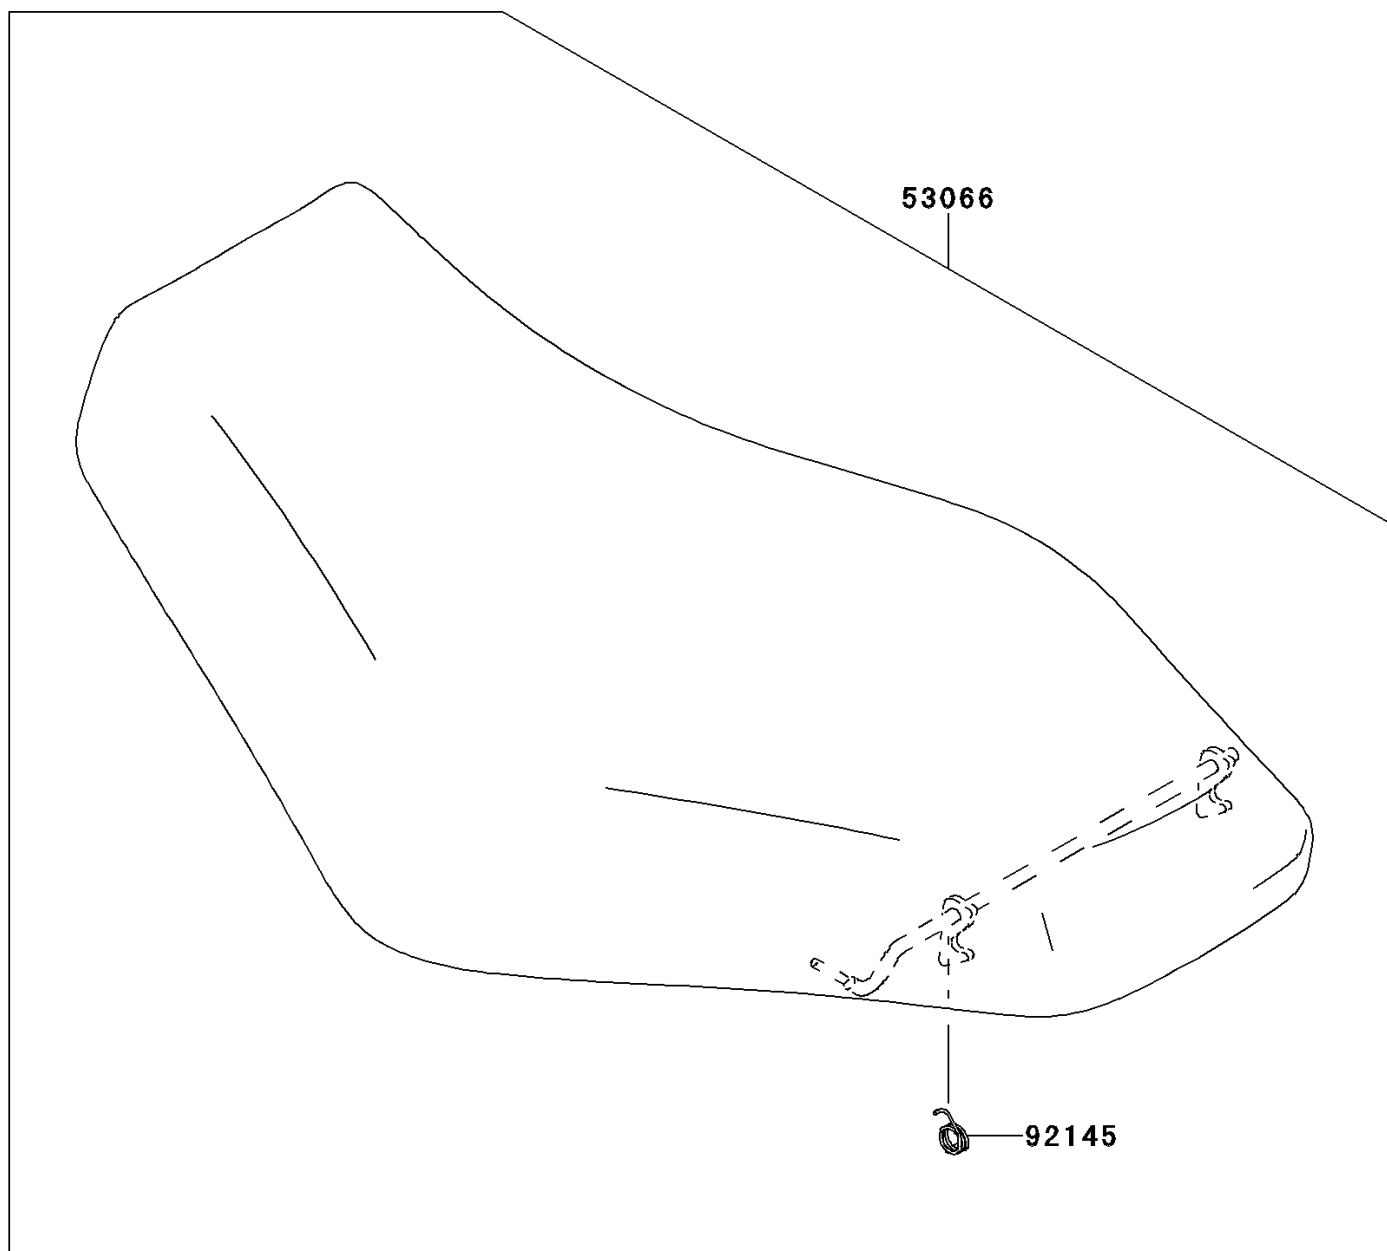

2013 BRUTE FORCE® 650 4x4i

Kawasaki
Let the Good Times Roll®

PARTS DIAGRAM

Seat

F2510

2013 BRUTE FORCE® 650 4x4i

PARTS LIST

Seat

ITEM NAME	PART NUMBER	QUANTITY
SEAT-ASSY,BLACK (Ref # 53066)	53066-0273-MA	1
SPRING,SEAT LATCH (Ref # 92145)	92145-0022	1