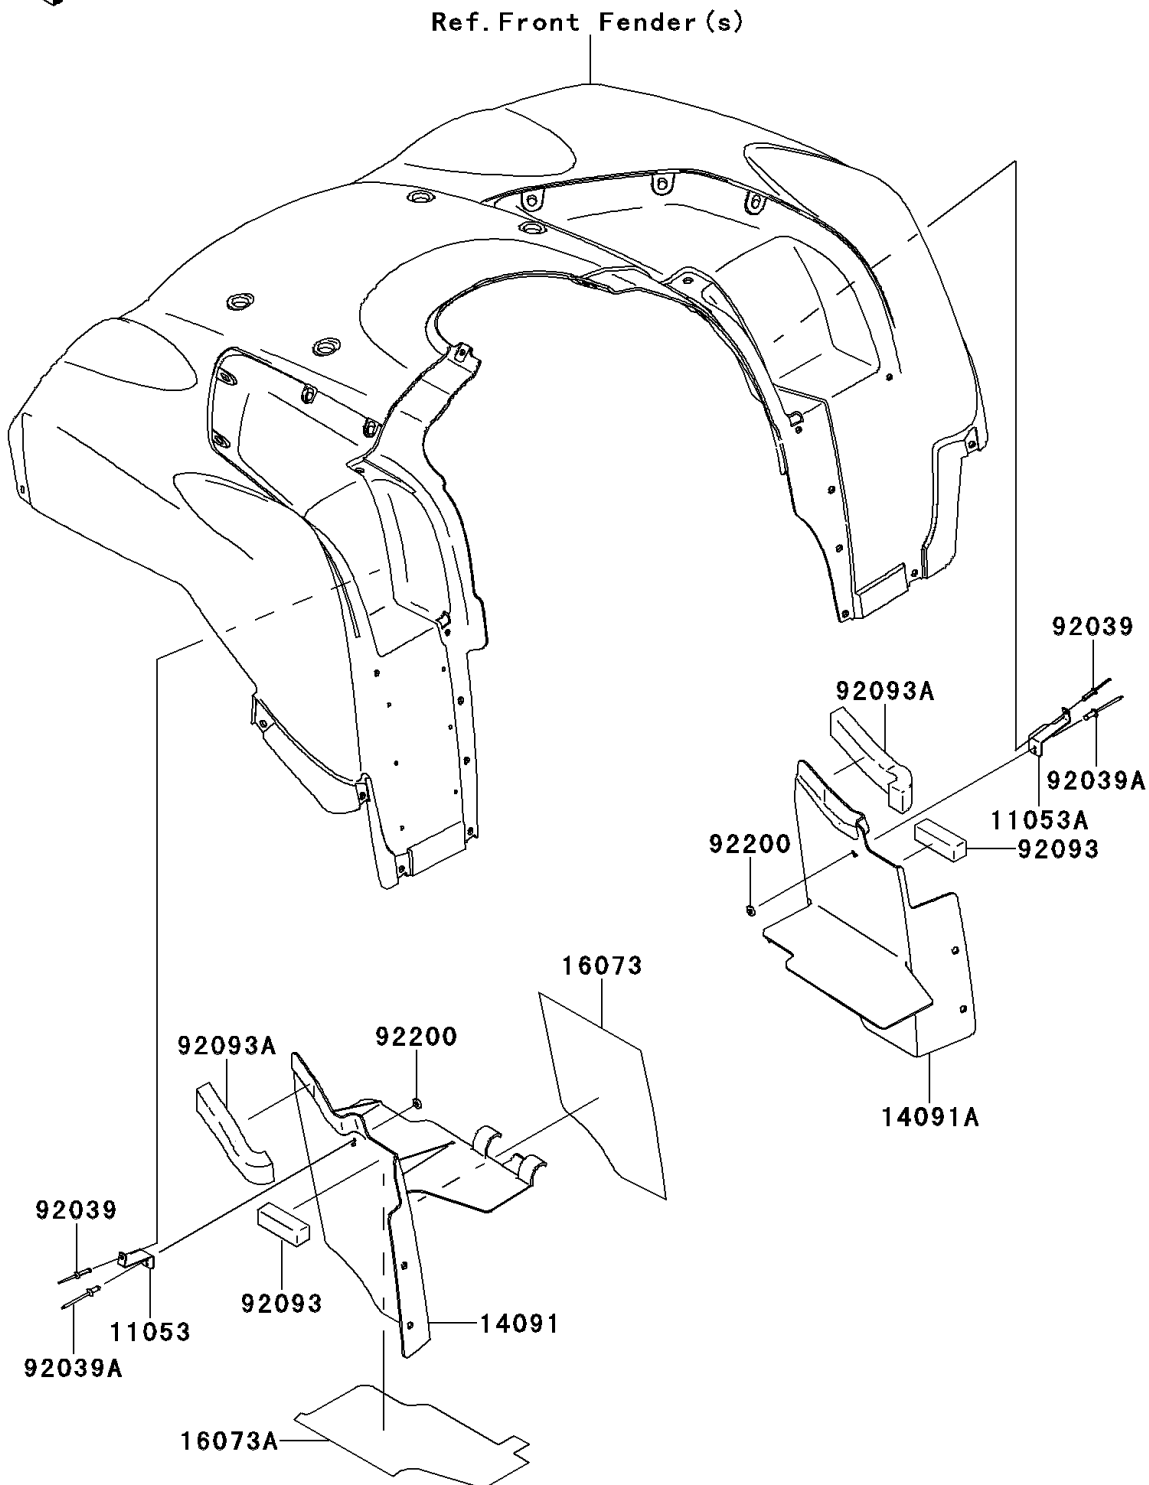

2012 BRUTE FORCE® 650 4x4i

PARTS DIAGRAM

Flap

F2173

2012 BRUTE FORCE® 650 4x4i

PARTS LIST

Flap

ITEM NAME	PART NUMBER	QUANTITY
BRACKET,INNER FLAP,LH (Ref # 11053)	11053-1979	1
BRACKET,INNER FLAP,RH (Ref # 11053A)	11053-1980	1
COVER,FRONT FENDER,LH (Ref # 14091)	14091-0491	1
COVER,FRONT FENDER,RH (Ref # 14091A)	14091-0492	1
INSULATOR,INNER FLAP,LH,LWR (Ref # 16073)	16073-0037	1
INSULATOR,INNER FLAP,LH,UPP (Ref # 16073A)	16073-0038	1
RIVET (Ref # 92039)	92039-1260	2
RIVET,3.2X8 (Ref # 92039A)	92039-3763	2
SEAL,FR FENDER (Ref # 92093)	92093-0038	2
SEAL (Ref # 92093A)	92093-1580	2
WASHER,3.5X8X1 (Ref # 92200)	92200-1251	2