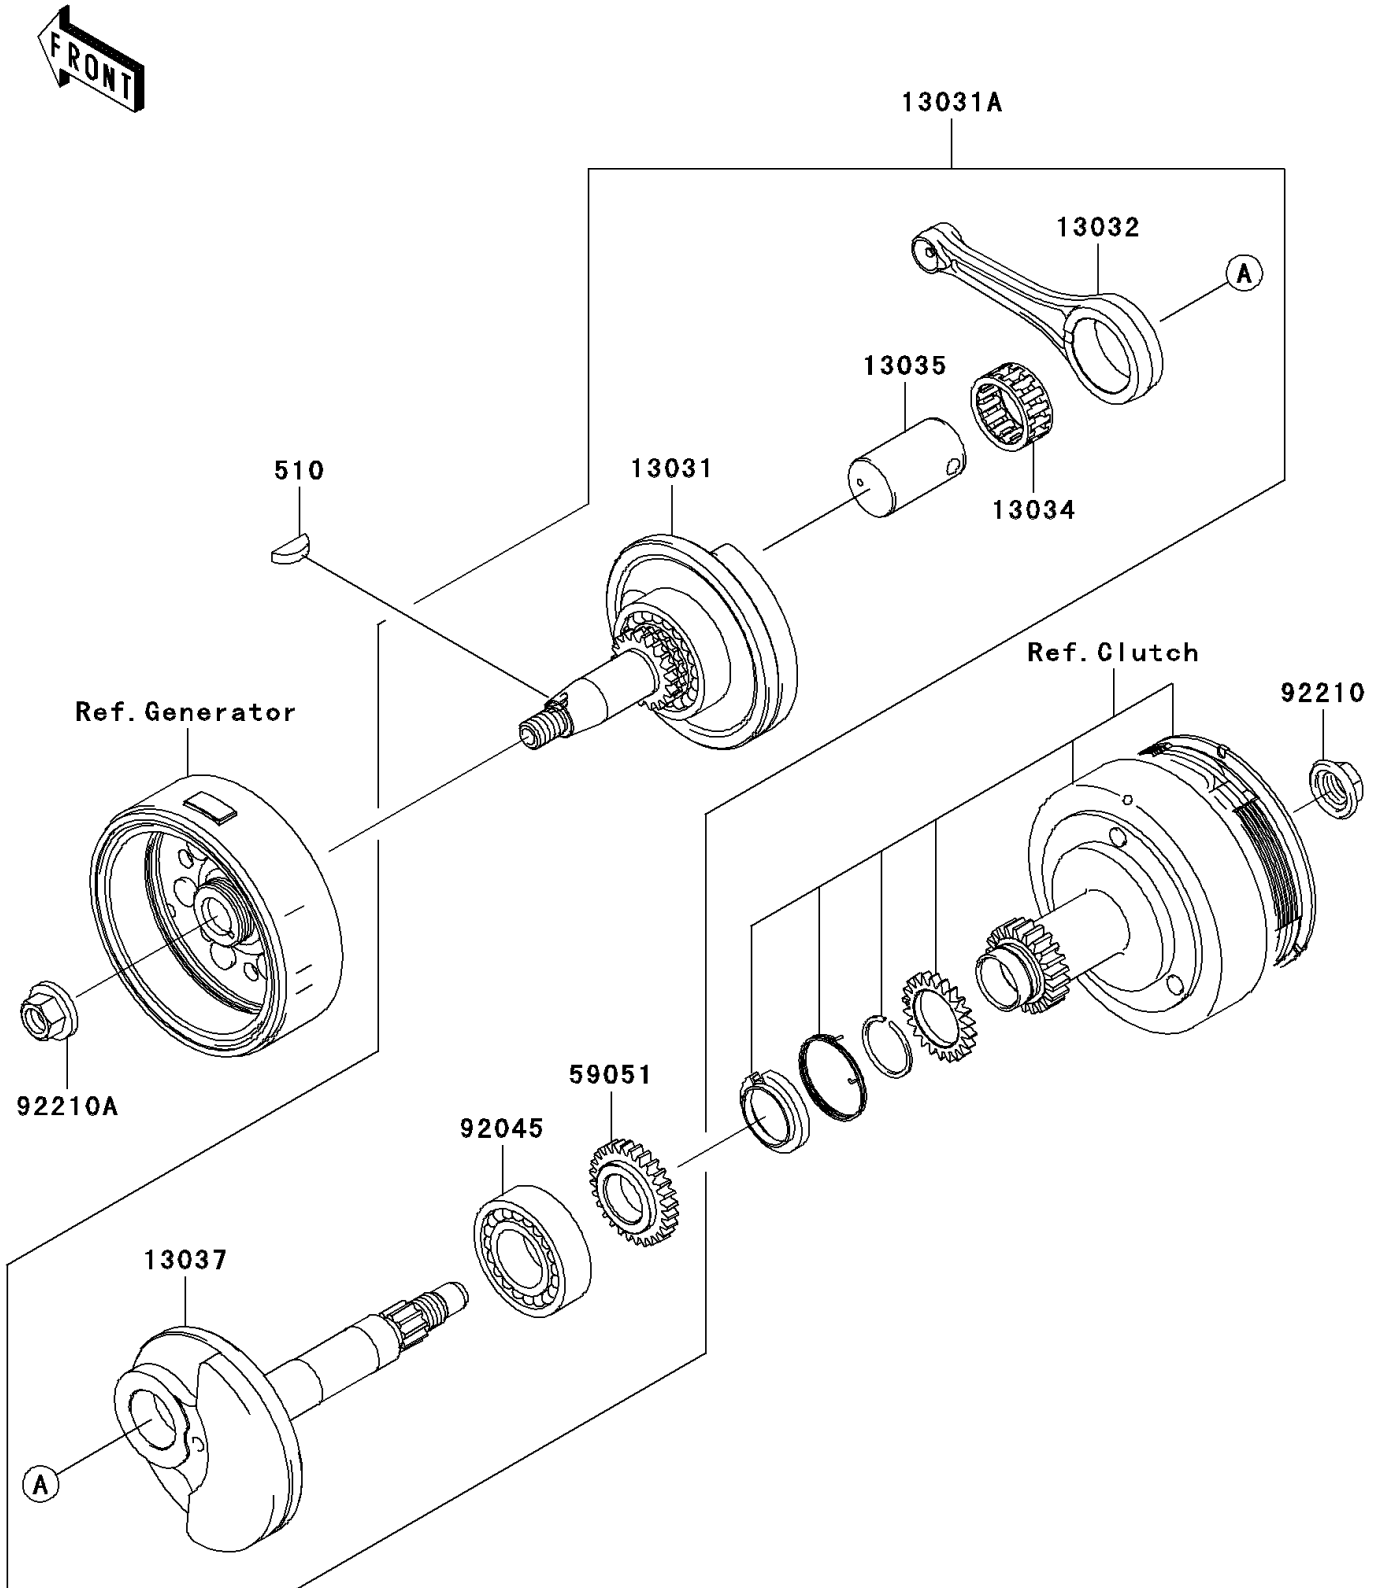

2009 KLX[®]110

PARTS DIAGRAM

Crankshaft

E1321

2009 KLX[®]110

PARTS LIST

Crankshaft

Kawasaki

Let the Good Times Roll[®]

ITEM NAME

PART NUMBER

QUANTITY
