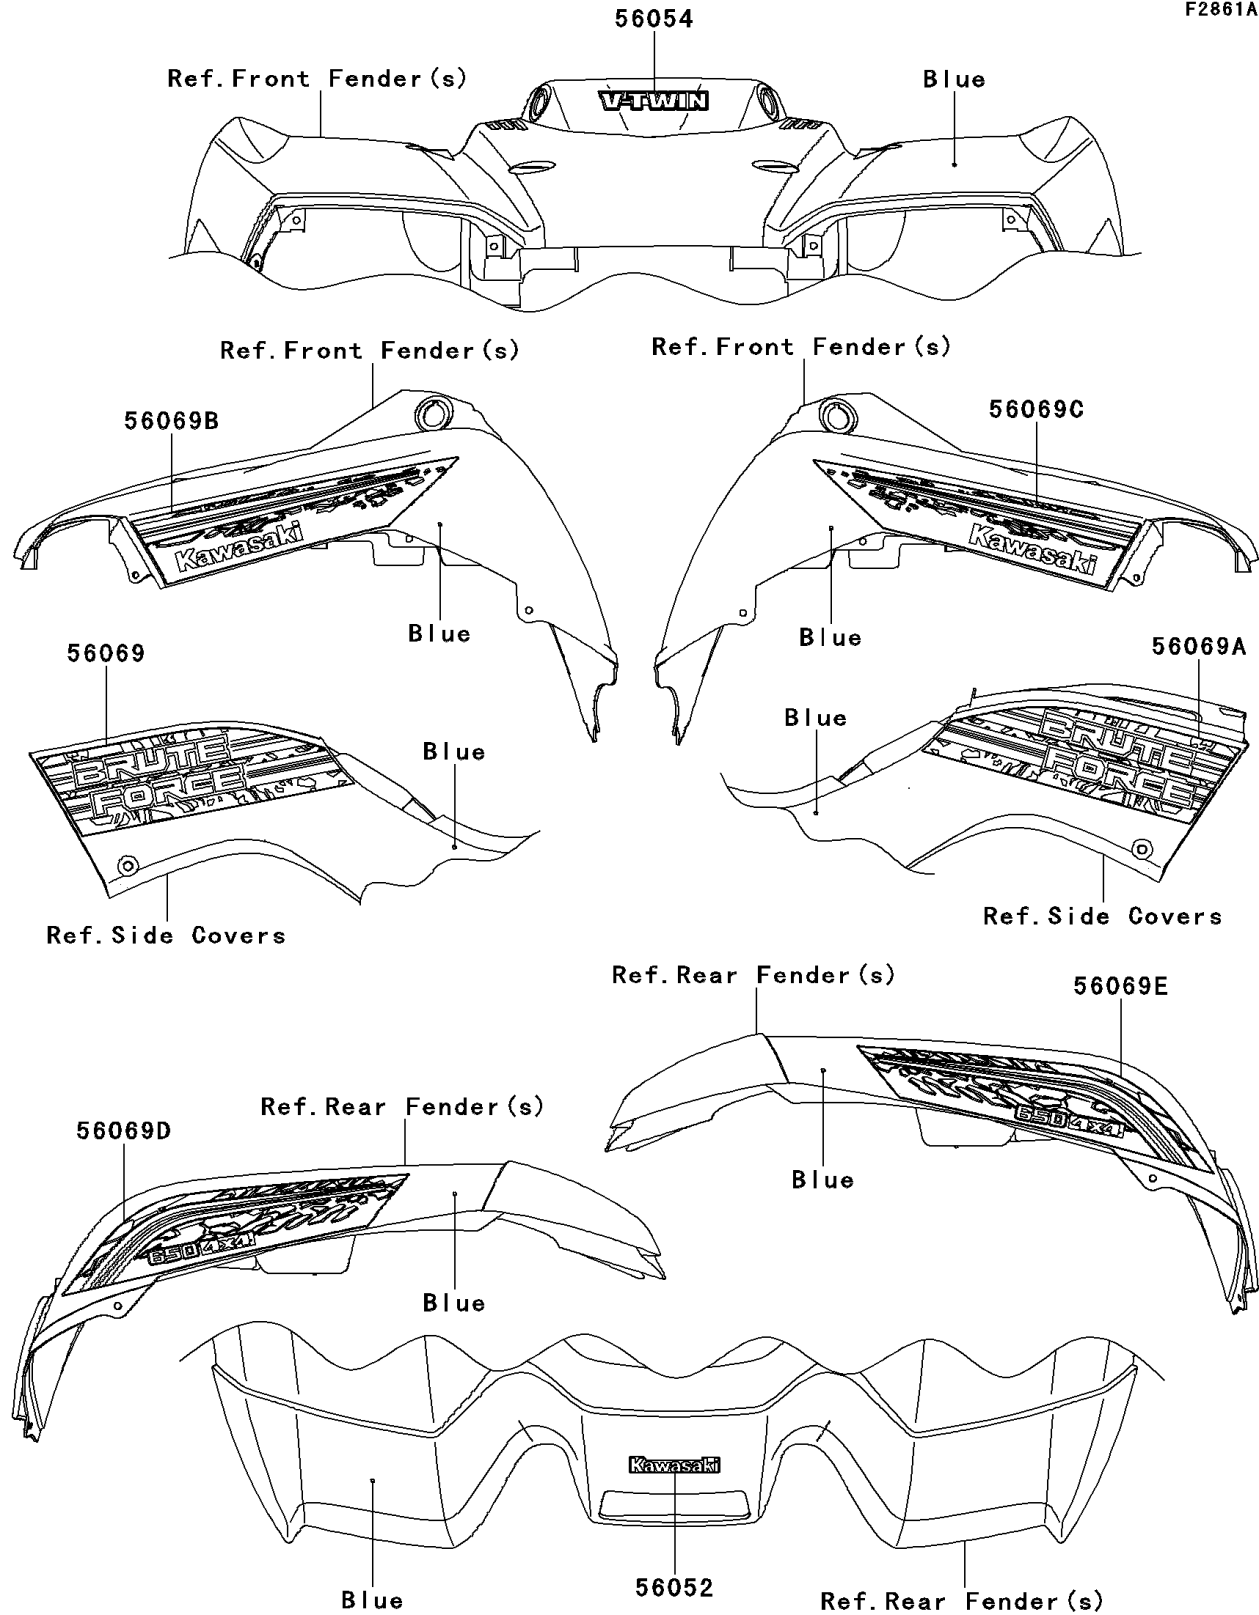

2011 BRUTE FORCE® 650 4x4

PARTS DIAGRAM

Decals(Blue)(DBF)

F2861A

2011 BRUTE FORCE® 650 4x4

PARTS LIST

Decals(Blue)(DBF)

ITEM NAME

PART NUMBER

QUANTITY
