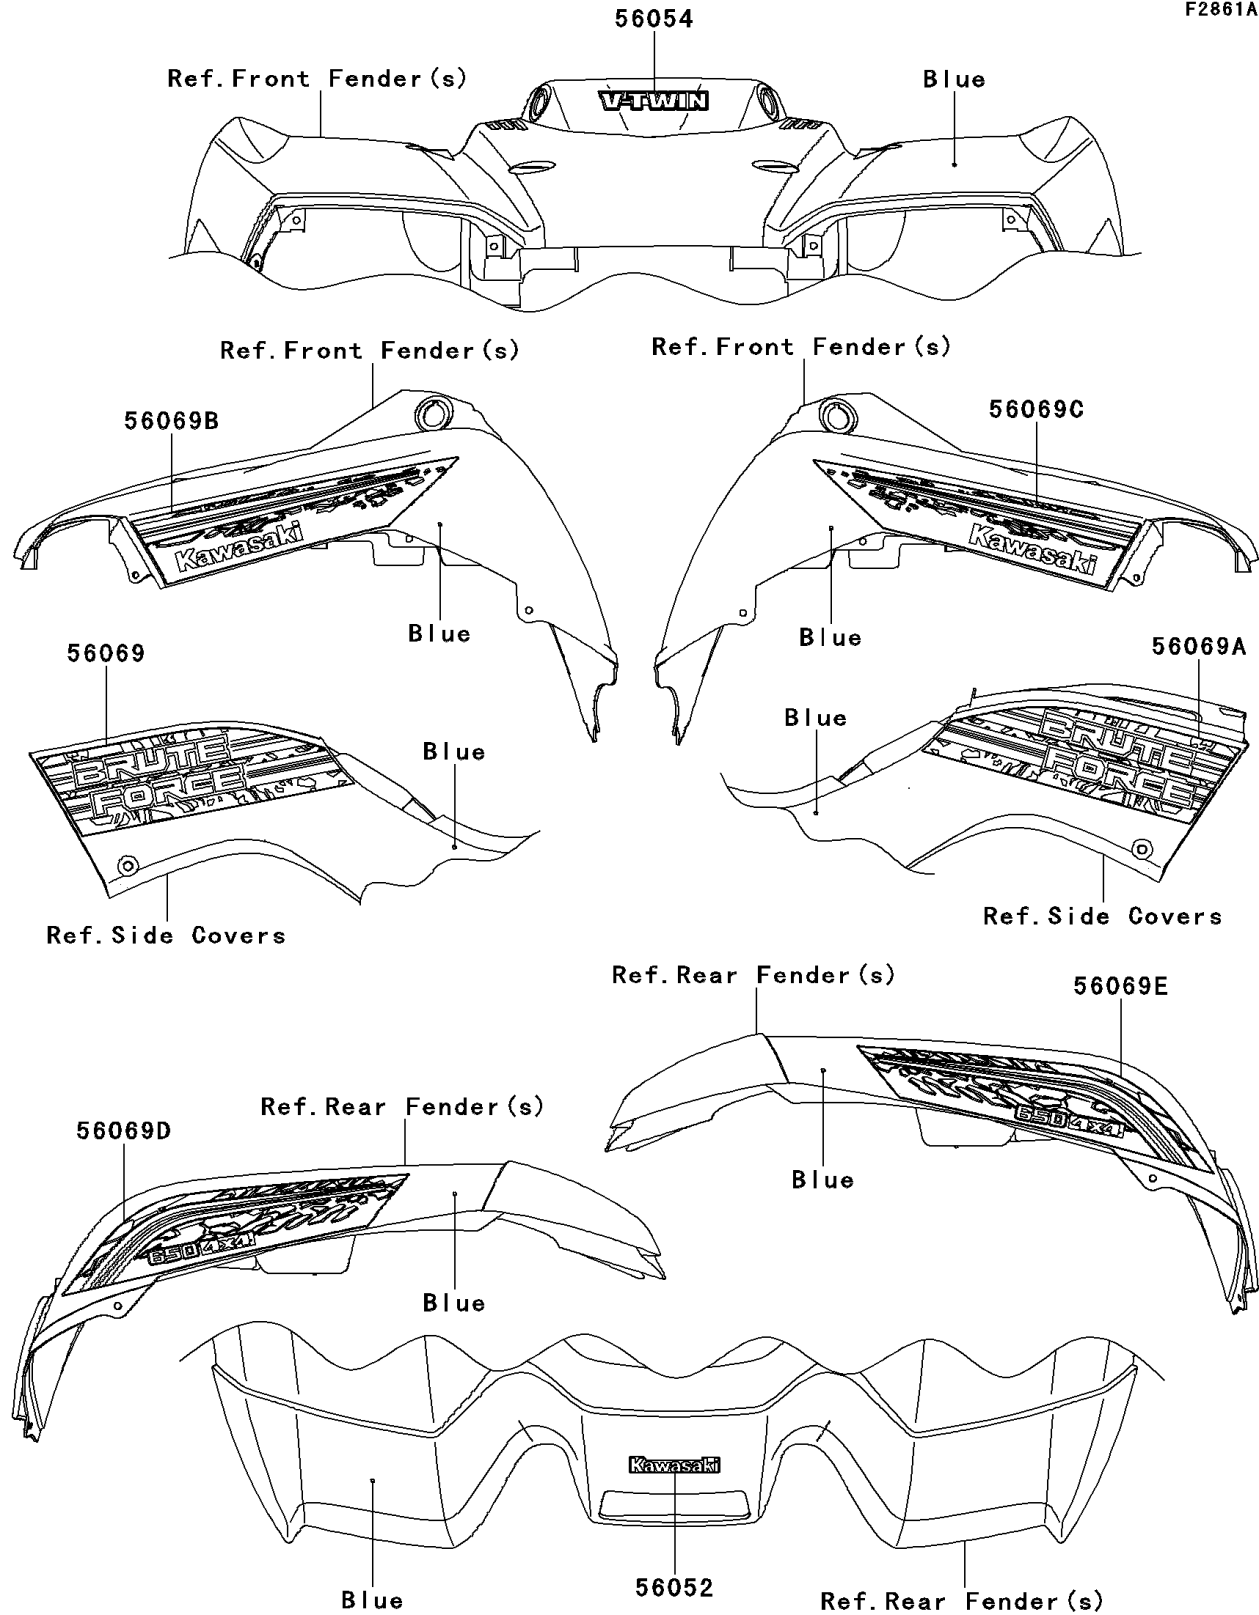

2011 BRUTE FORCE® 650 4x4

PARTS DIAGRAM

Decals(Blue)(DBF)

F2861A

2011 BRUTE FORCE® 650 4x4

PARTS LIST

Decals(Blue)(DBF)

ITEM NAME	PART NUMBER	QUANTITY
-----------	-------------	----------
