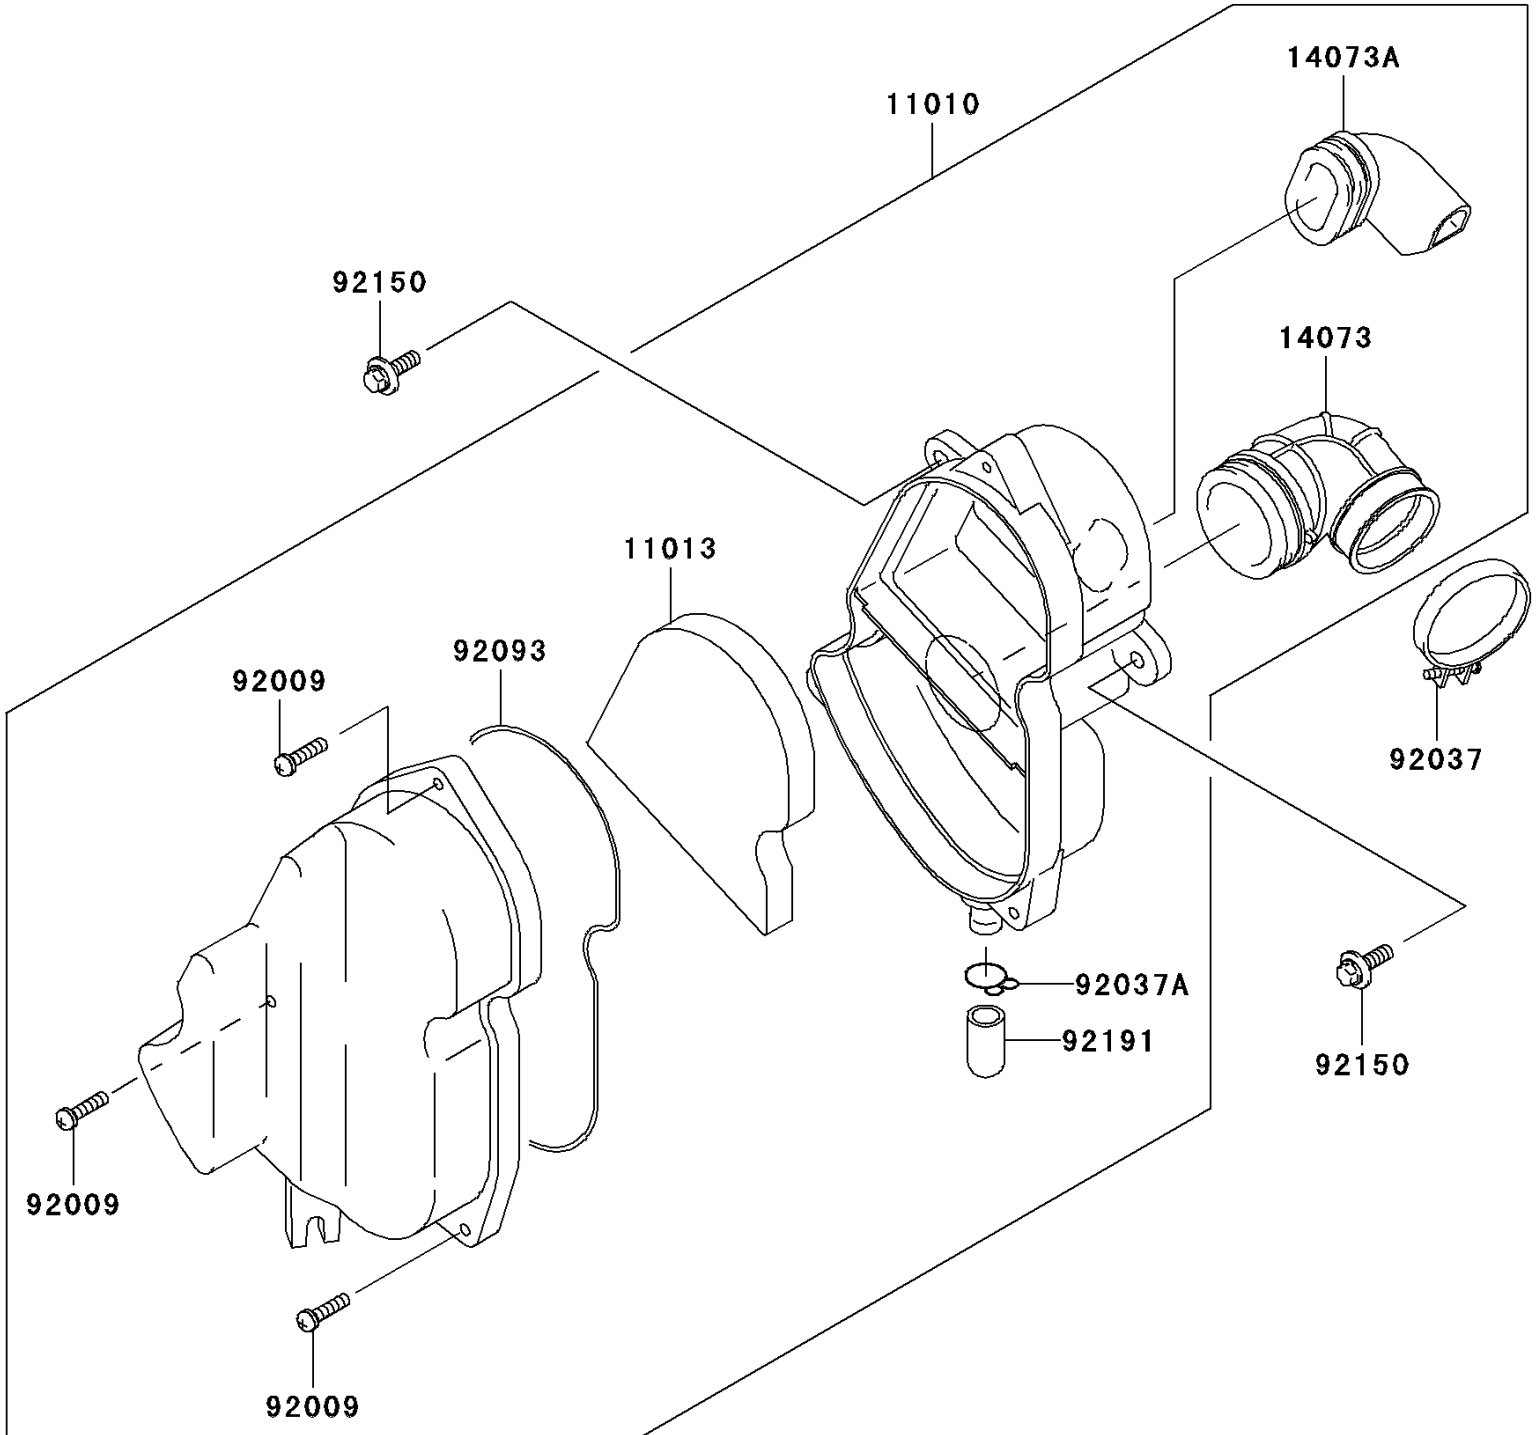

2009 KLX[®]110

PARTS DIAGRAM

Air Cleaner

E1130

2009 KLX[®]110

PARTS LIST

Air Cleaner

Kawasaki

Let the Good Times Roll[®]

ITEM NAME

PART NUMBER

QUANTITY
