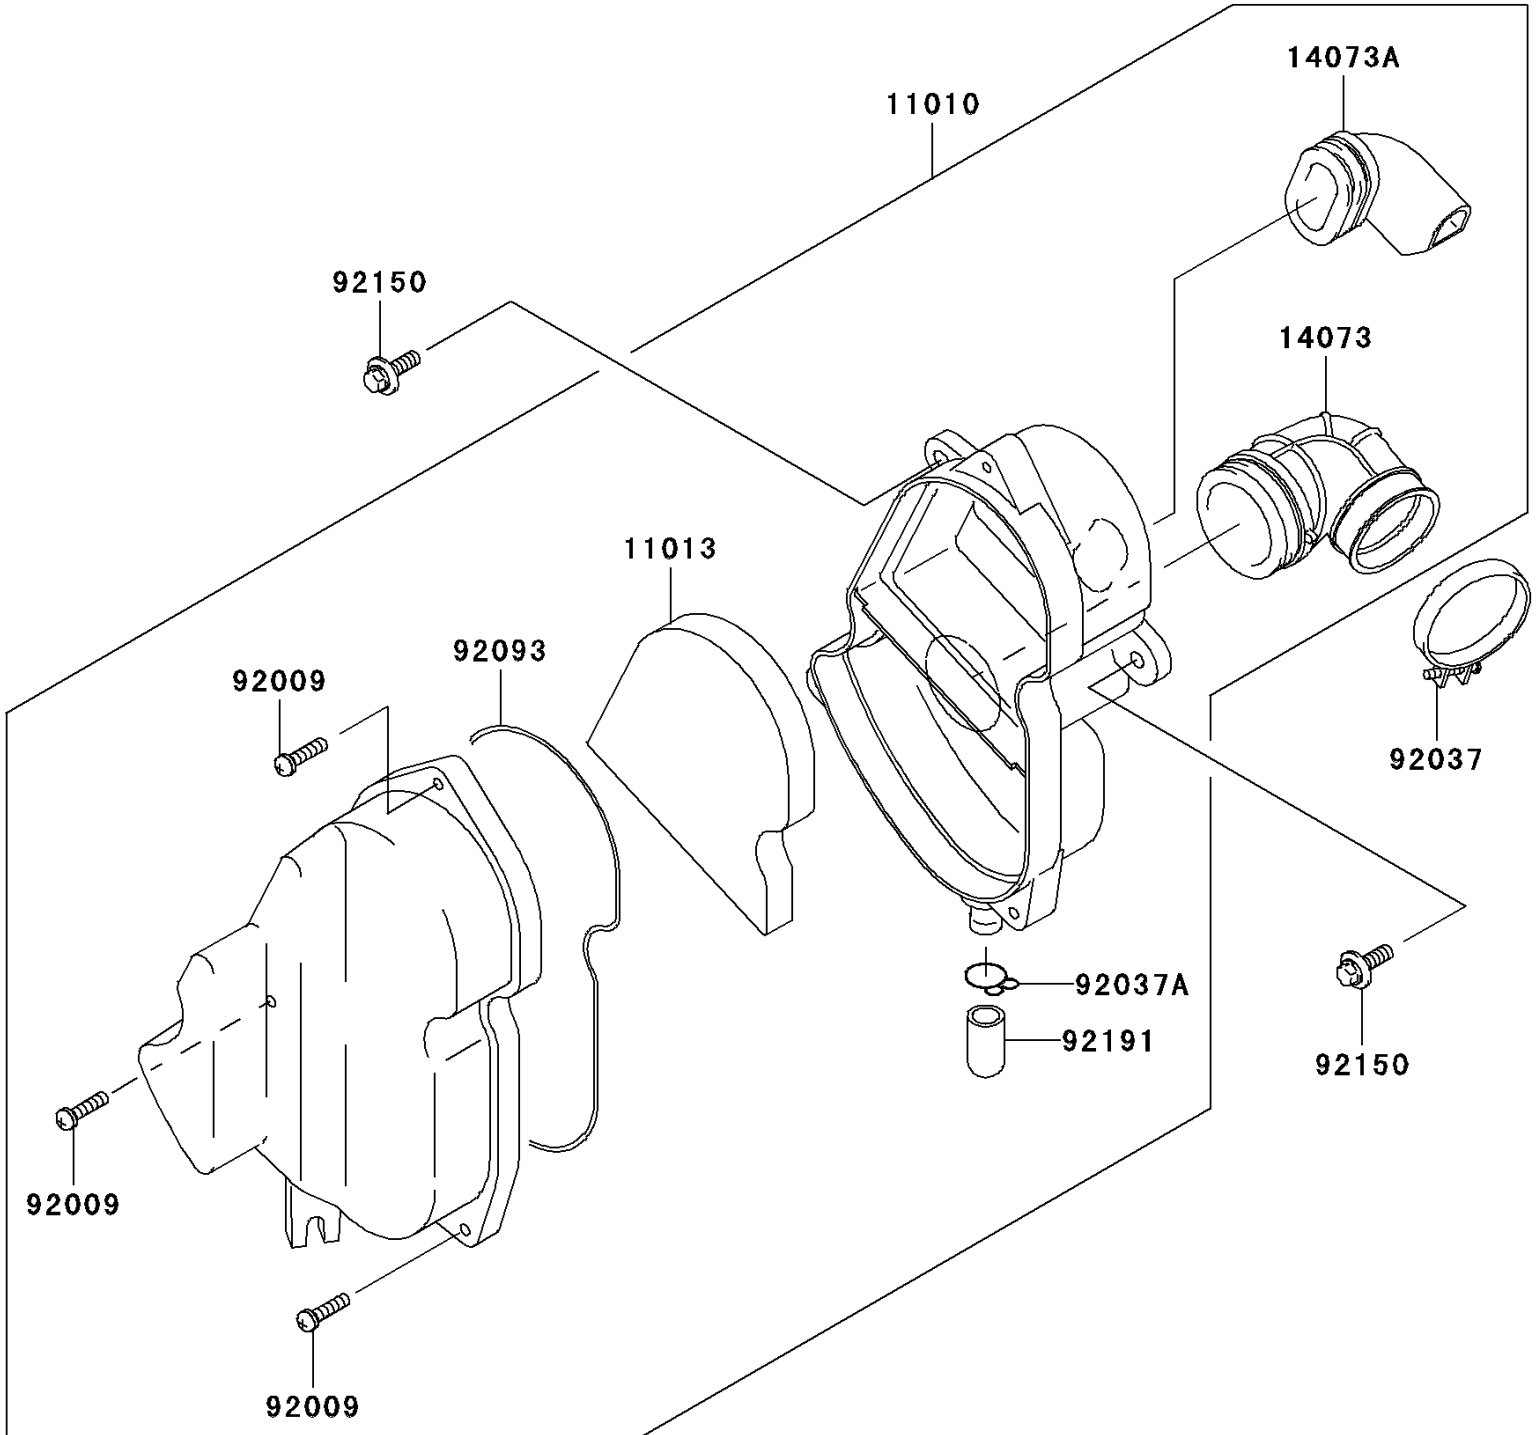

2006 KLX110

PARTS DIAGRAM

Air Cleaner

E1130

2006 KLX110

PARTS LIST

Air Cleaner

Kawasaki

Let the Good Times Roll®

ITEM NAME

PART NUMBER

QUANTITY
