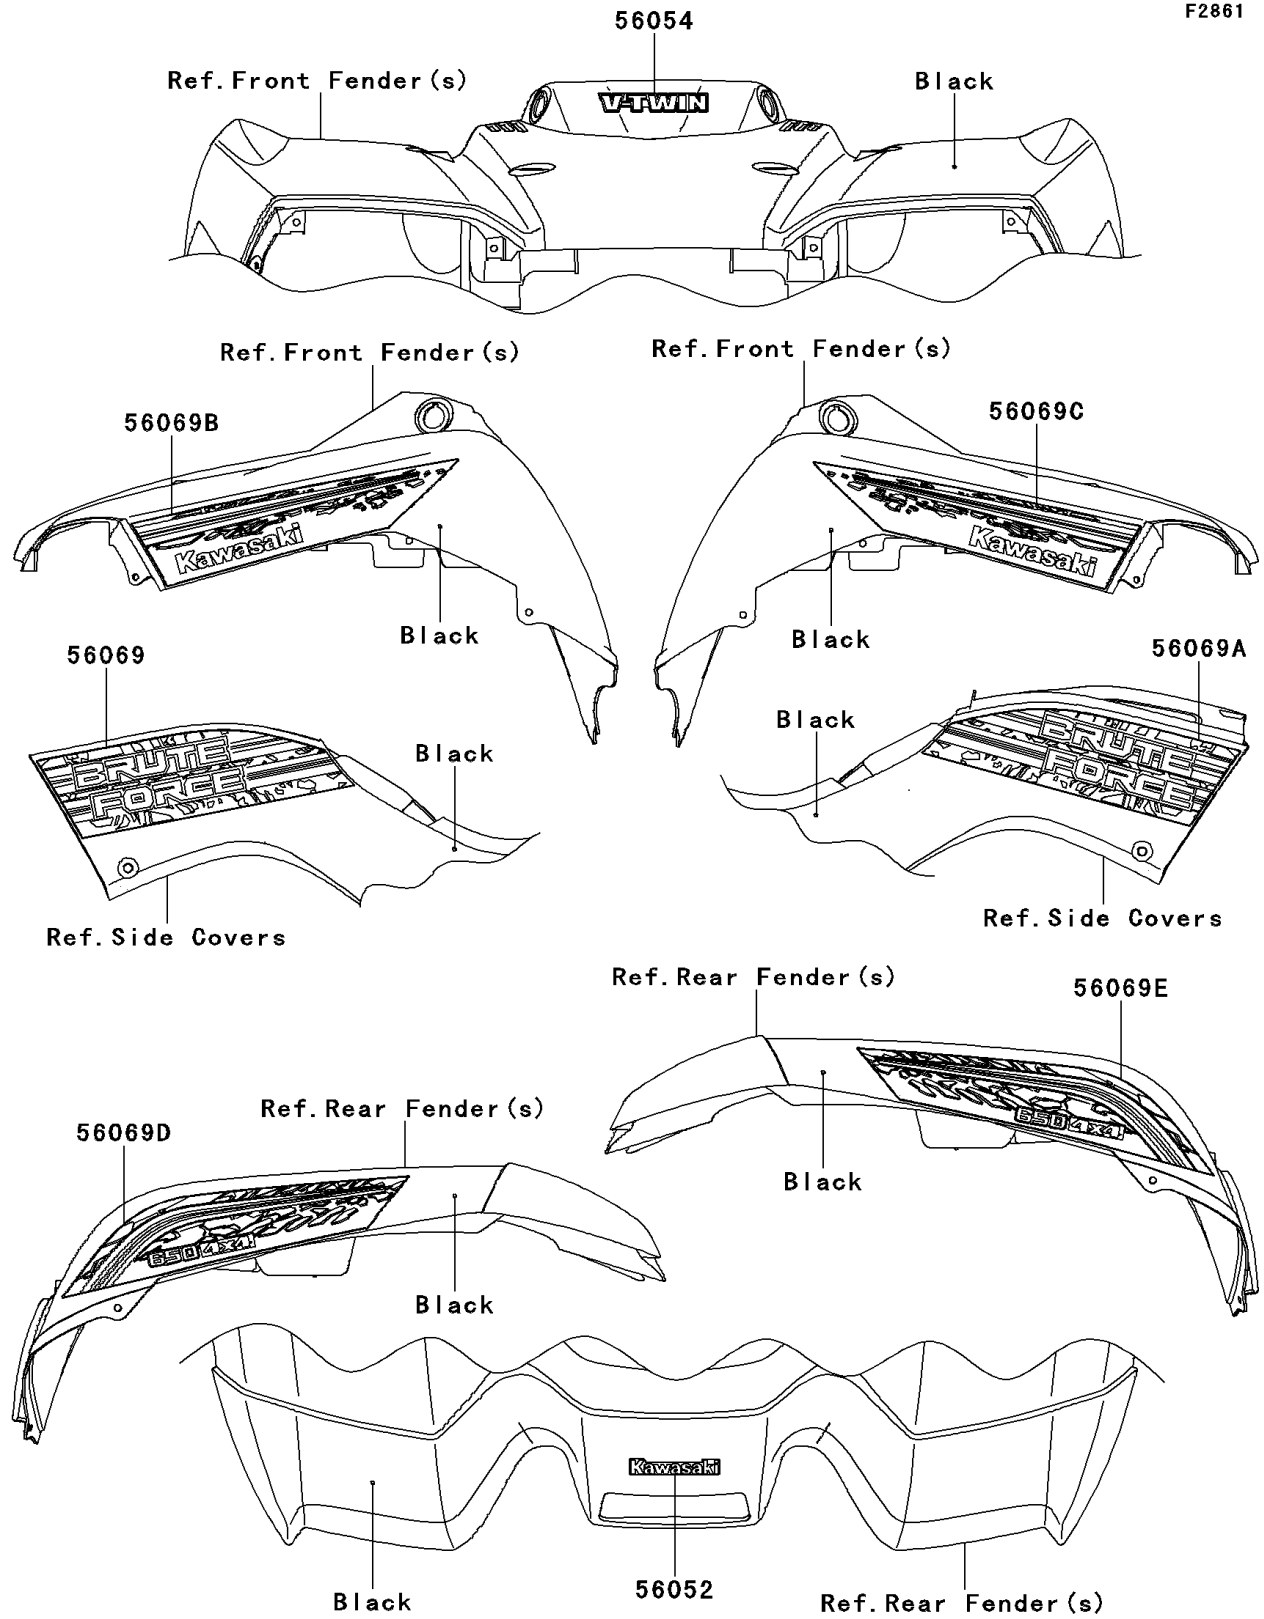

## PARTS DIAGRAM

# 2011 BRUTE FORCE® 650 4x4

## PARTS LIST

Decals(Black)(DBF)

**ITEM NAME**

**PART NUMBER**

**QUANTITY**

---