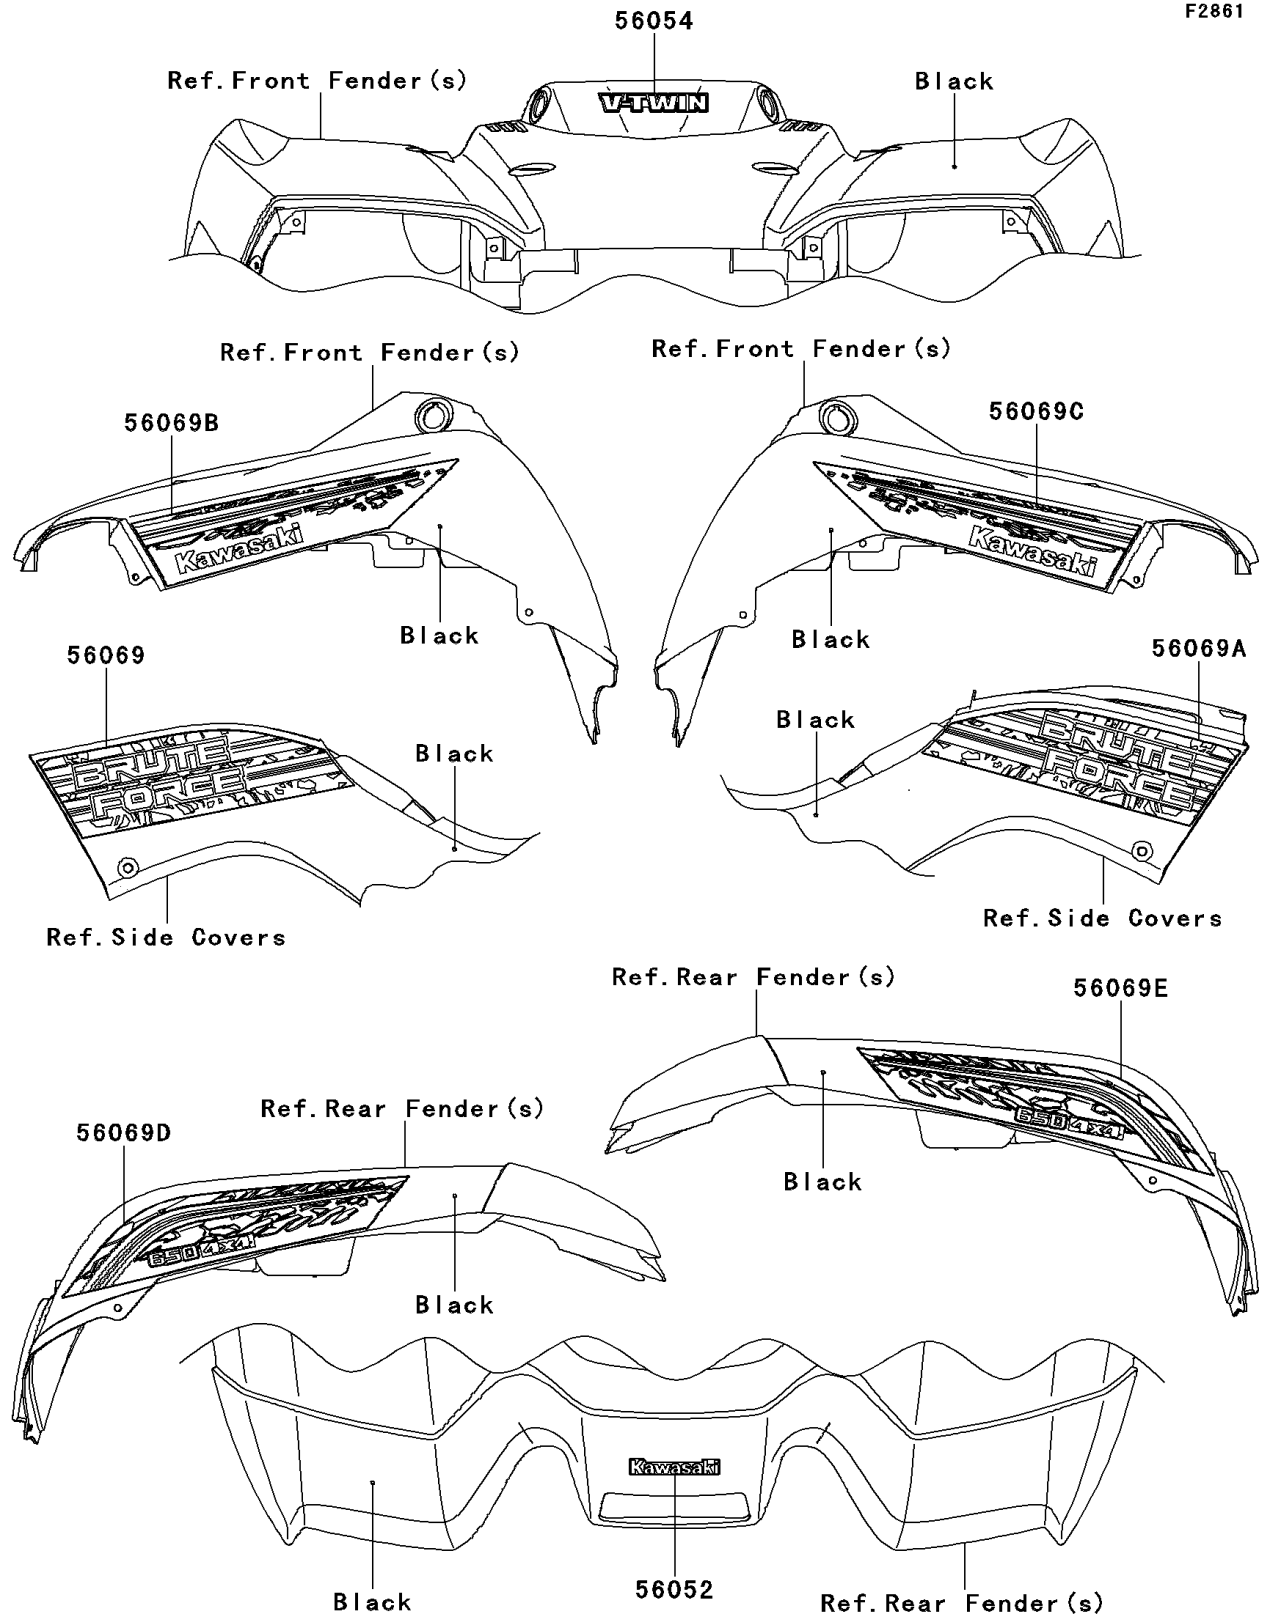

2011 BRUTE FORCE® 650 4x4

PARTS DIAGRAM

Decals(Black)(DBF)

2011 BRUTE FORCE® 650 4x4

PARTS LIST

Decals(Black)(DBF)

| ITEM NAME | PART NUMBER | QUANTITY |
|-----------|-------------|----------|
|-----------|-------------|----------|
