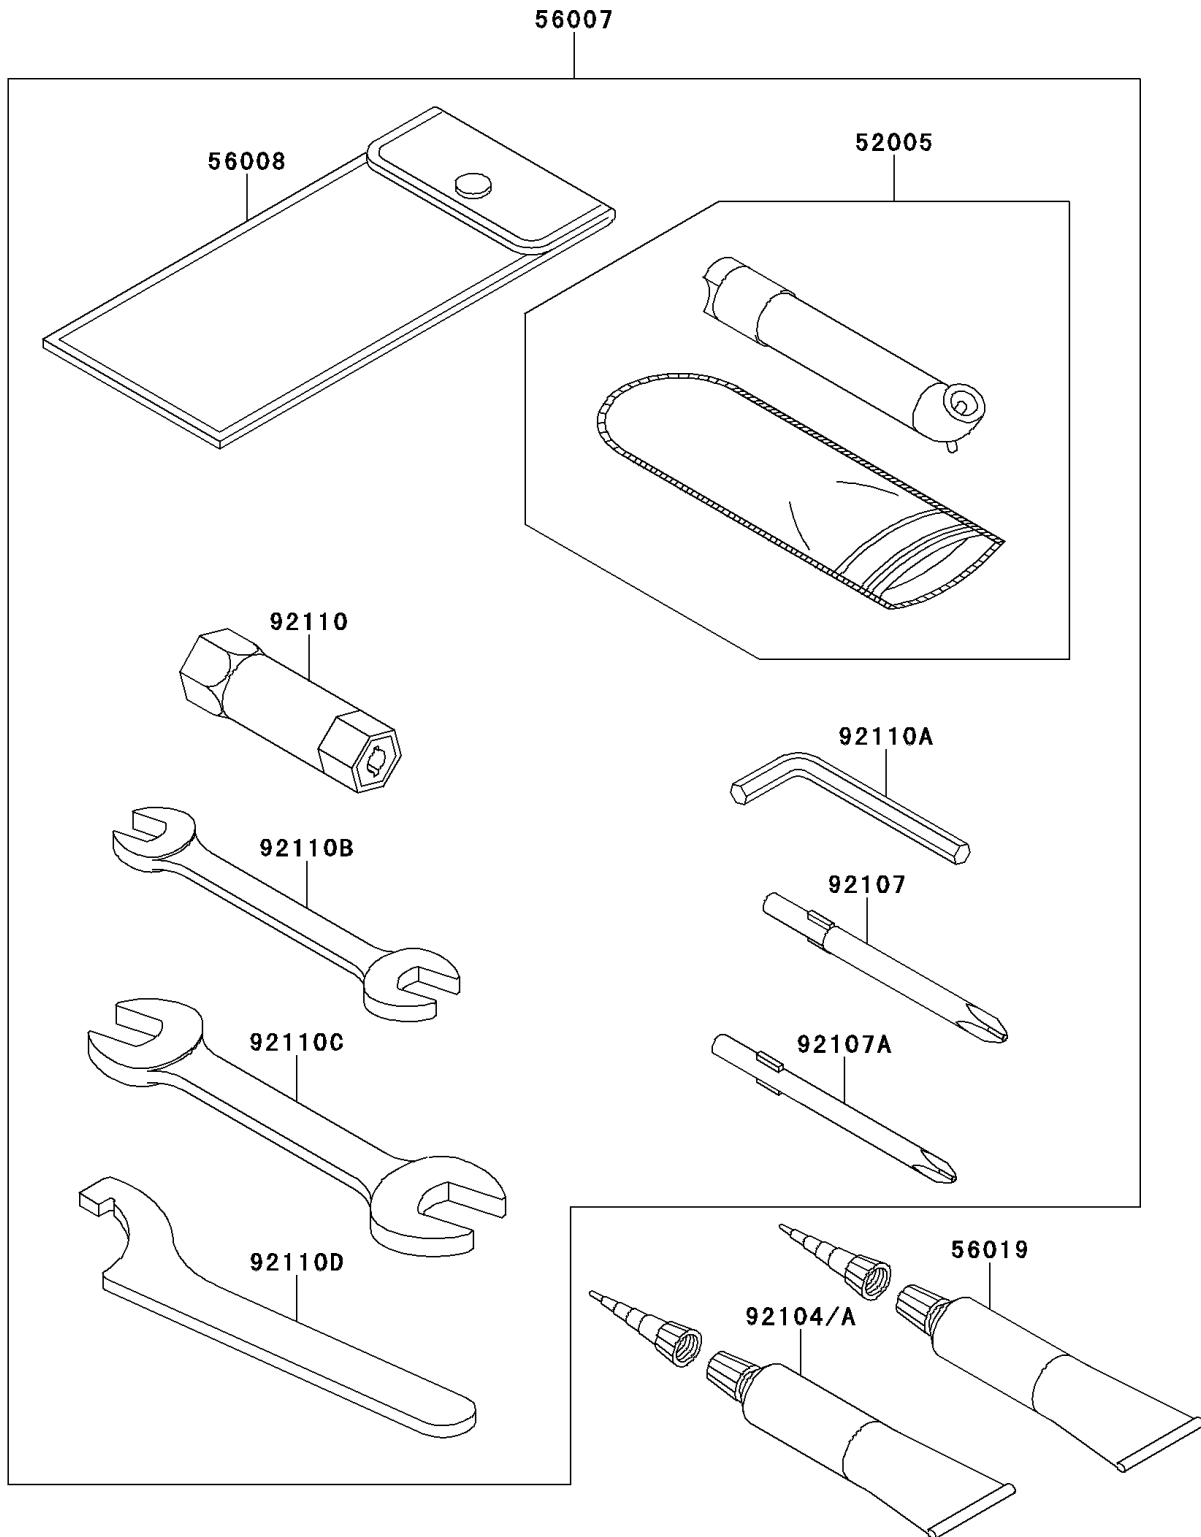

2011 BRUTE FORCE® 650 4x4

PARTS DIAGRAM

Owner's Tools

F2810

2011 BRUTE FORCE® 650 4x4

PARTS LIST

Owner's Tools

ITEM NAME

PART NUMBER

QUANTITY
