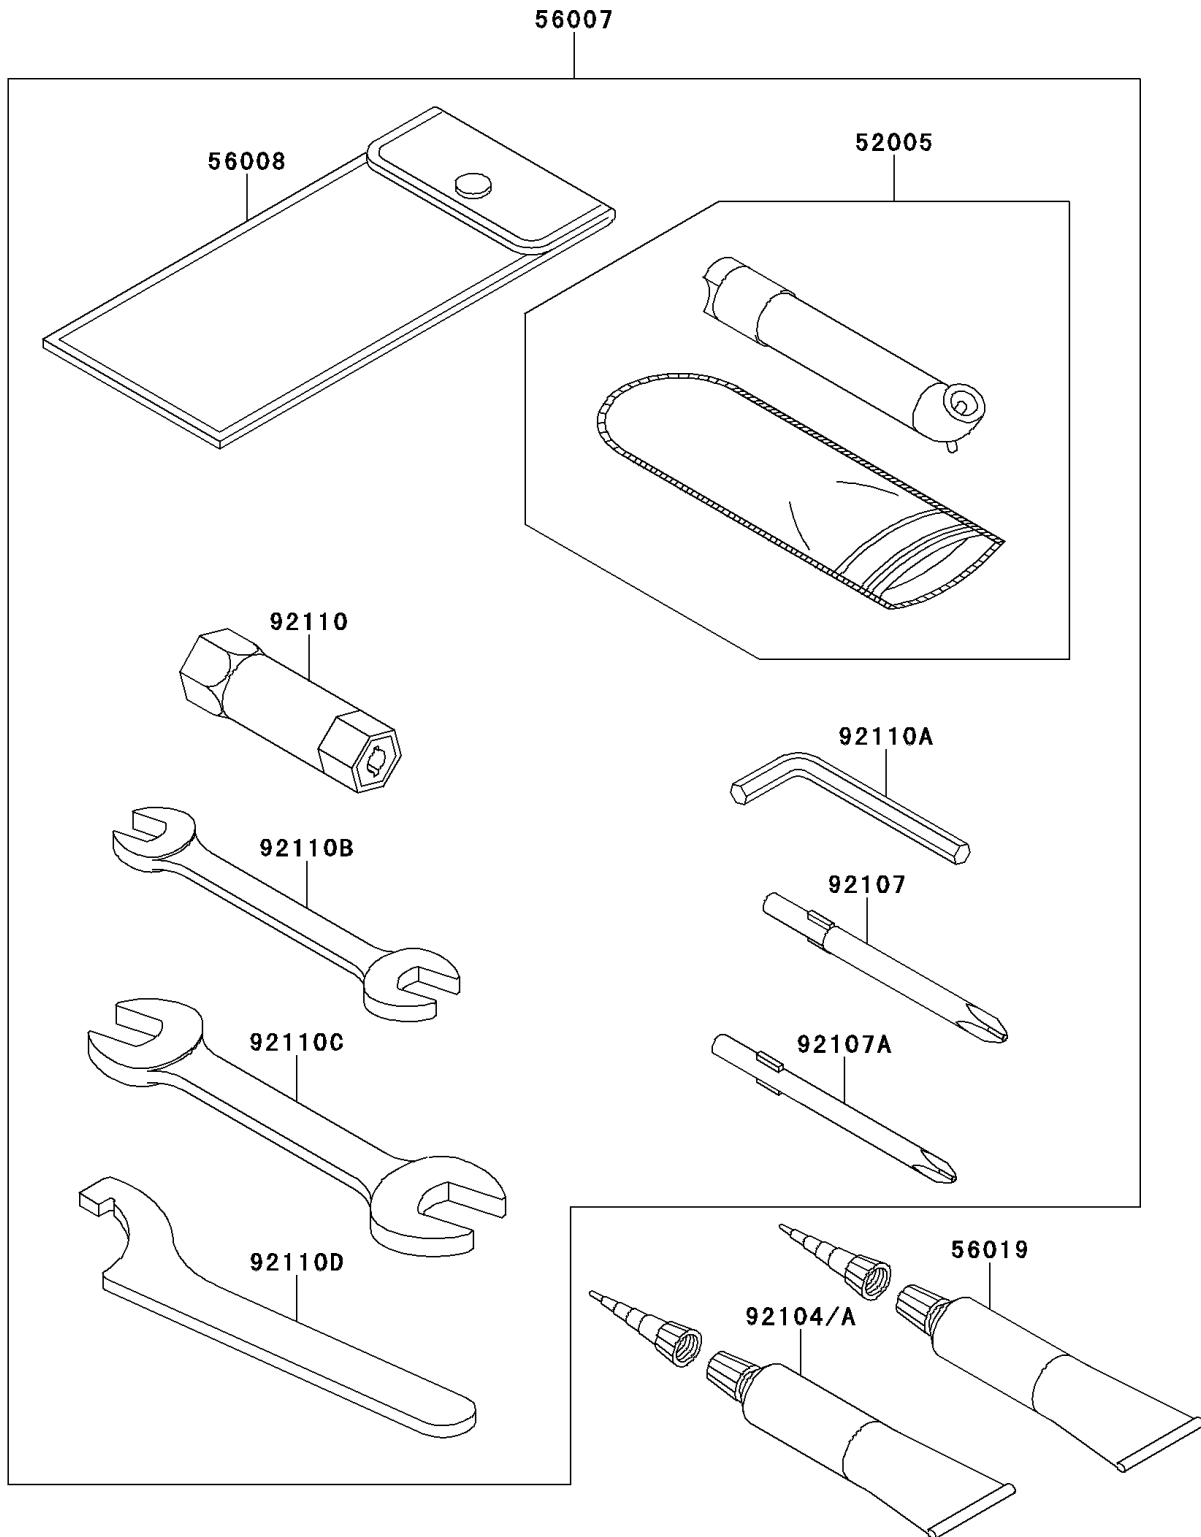

2012 BRUTE FORCE® 650 4x4

PARTS DIAGRAM

Owner's Tools

F2810

2012 BRUTE FORCE® 650 4x4

PARTS LIST

Owner's Tools

ITEM NAME

PART NUMBER

QUANTITY
